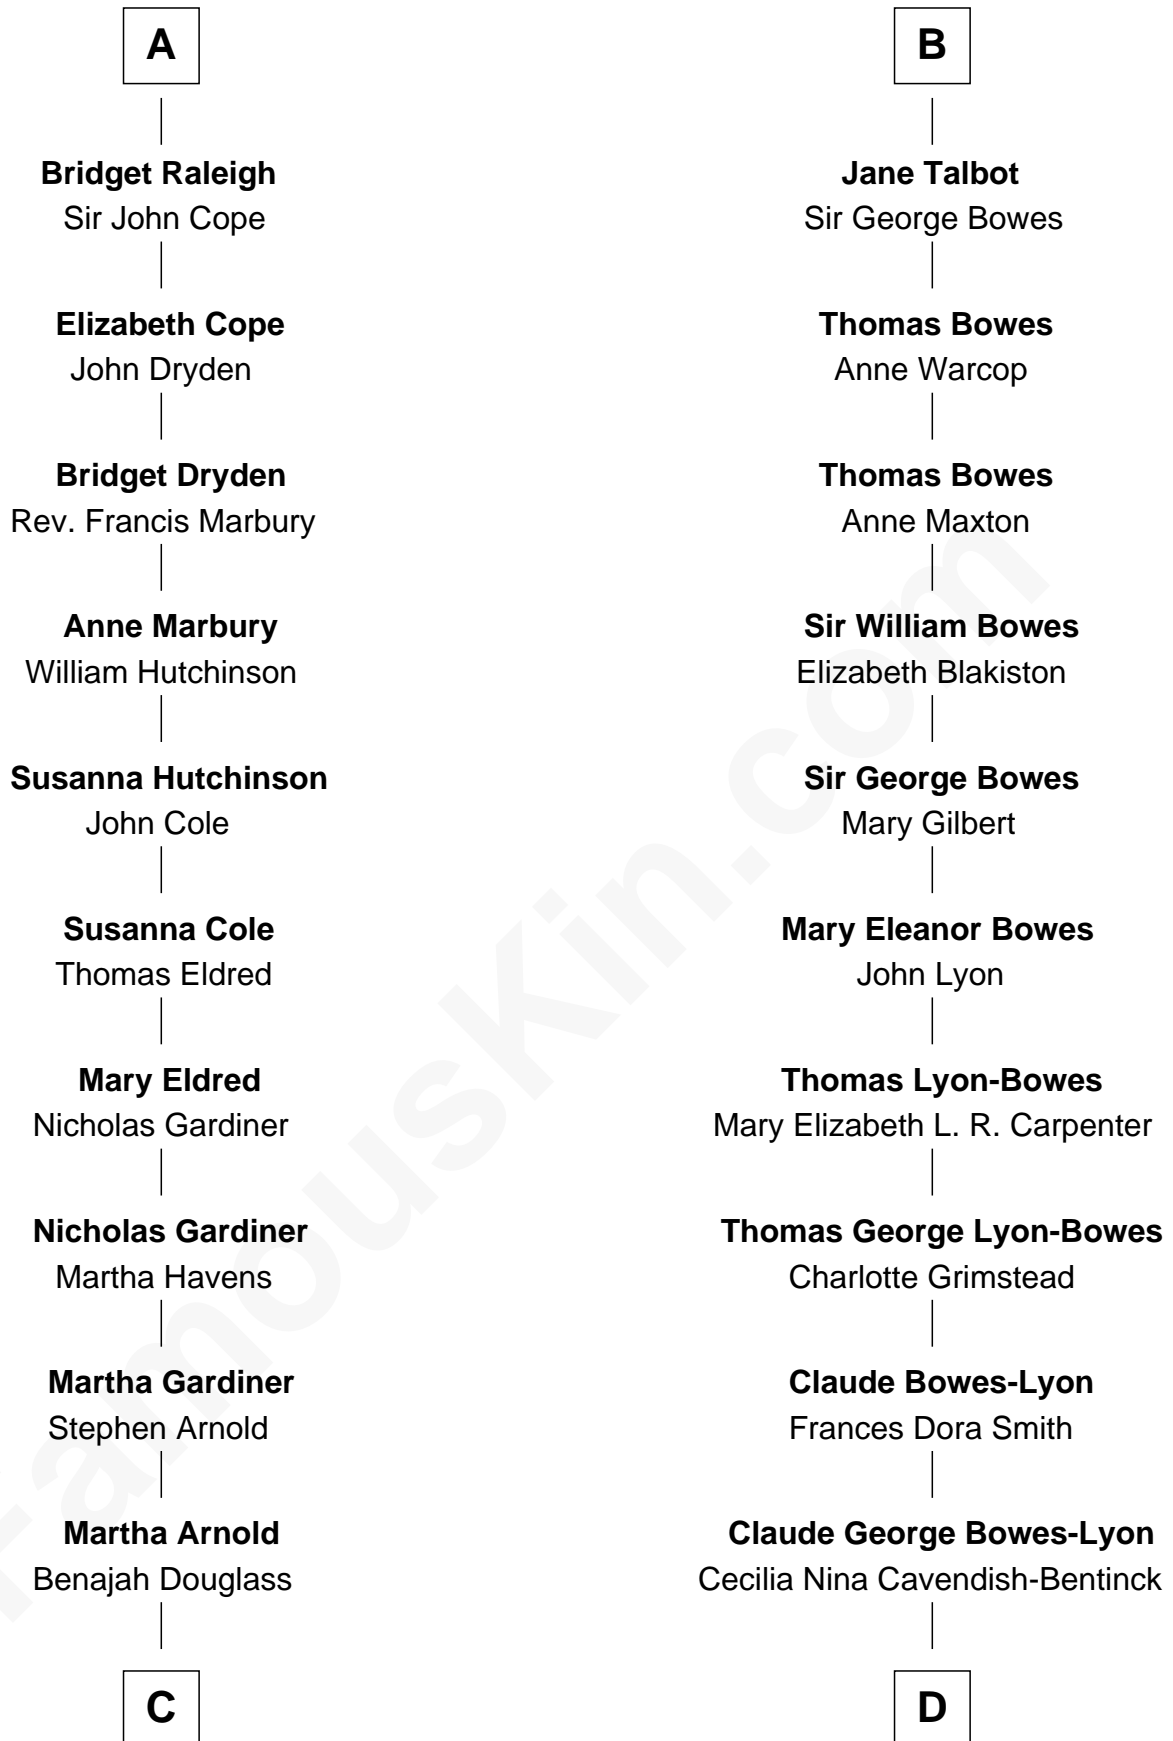

## Relationship Chart of

### Stephen A. Douglas

*Participated in Lincoln-Douglas Debates*

18th cousin of

### Queen Elizabeth II

*Queen of the United Kingdom*

**Sir James le Boteler**

Eleanor de Bohun

**C**

**Dr. Stephen Arnold Douglass**

Sarah Fiske

**Stephen A. Douglas**

*The Lincoln-Douglas Debates*

**D**

**Elizabeth Bowes-Lyon**

George VI, King of the United Kingdom

**Queen Elizabeth II**

*Queen of the United Kingdom*

FamousKin.com