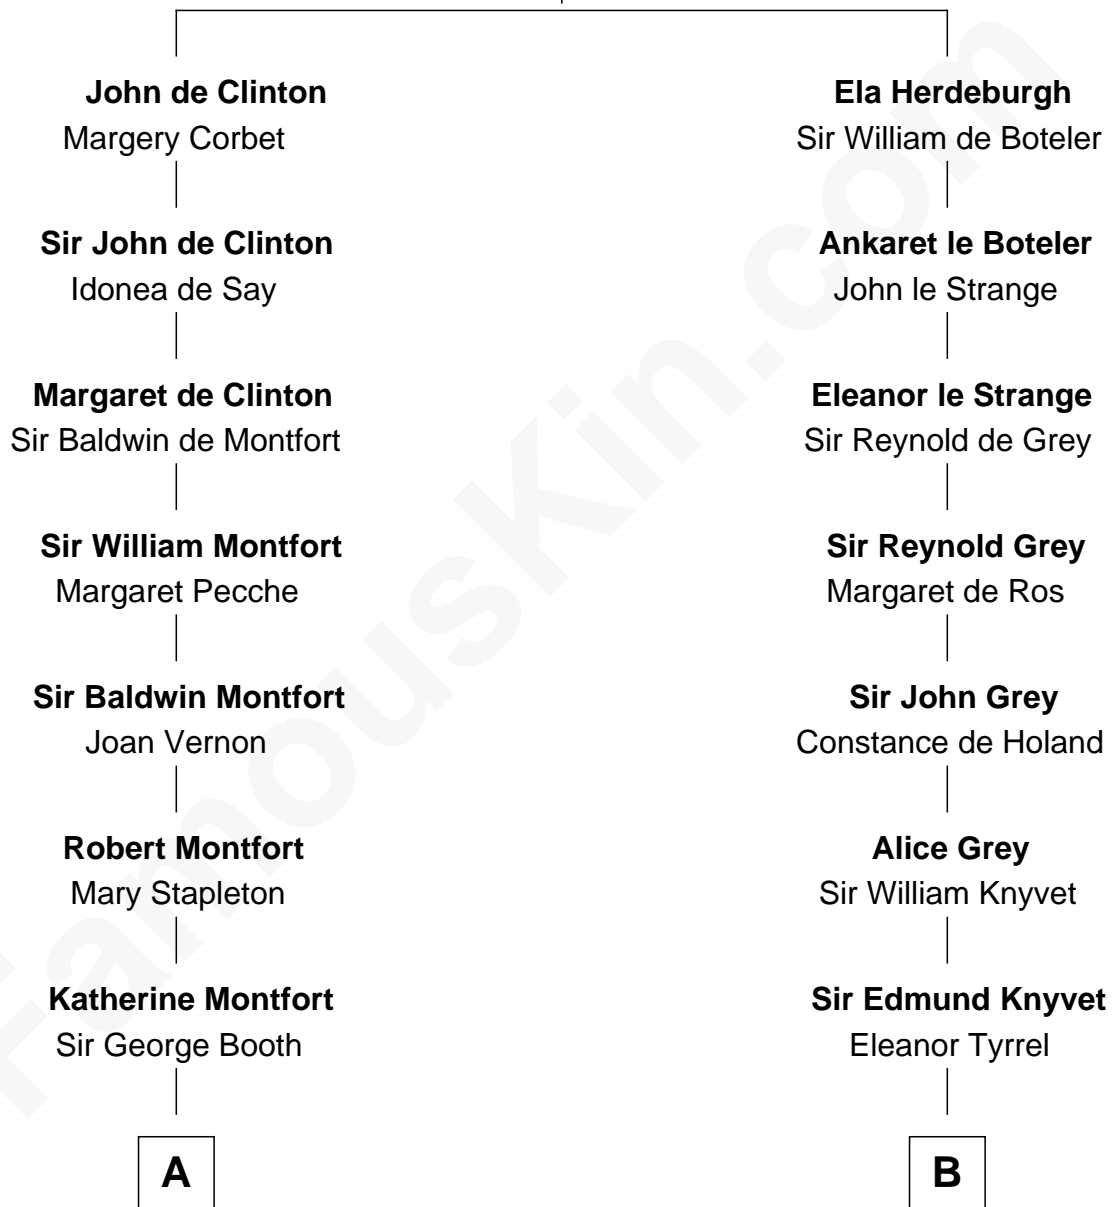

FamousKin.com

Relationship Chart of

Stephen A. Douglas

Participated in Lincoln-Douglas Debates

18th cousin 3 times removed of

Tilda Swinton

Movie Actress

Ida de Odingsells

with husband

John de Clinton

with husband

Sir Roger de Herdeburgh

Tilda Swinton photo by [Nicolas Genin](#) (CC BY-SA 2.0)