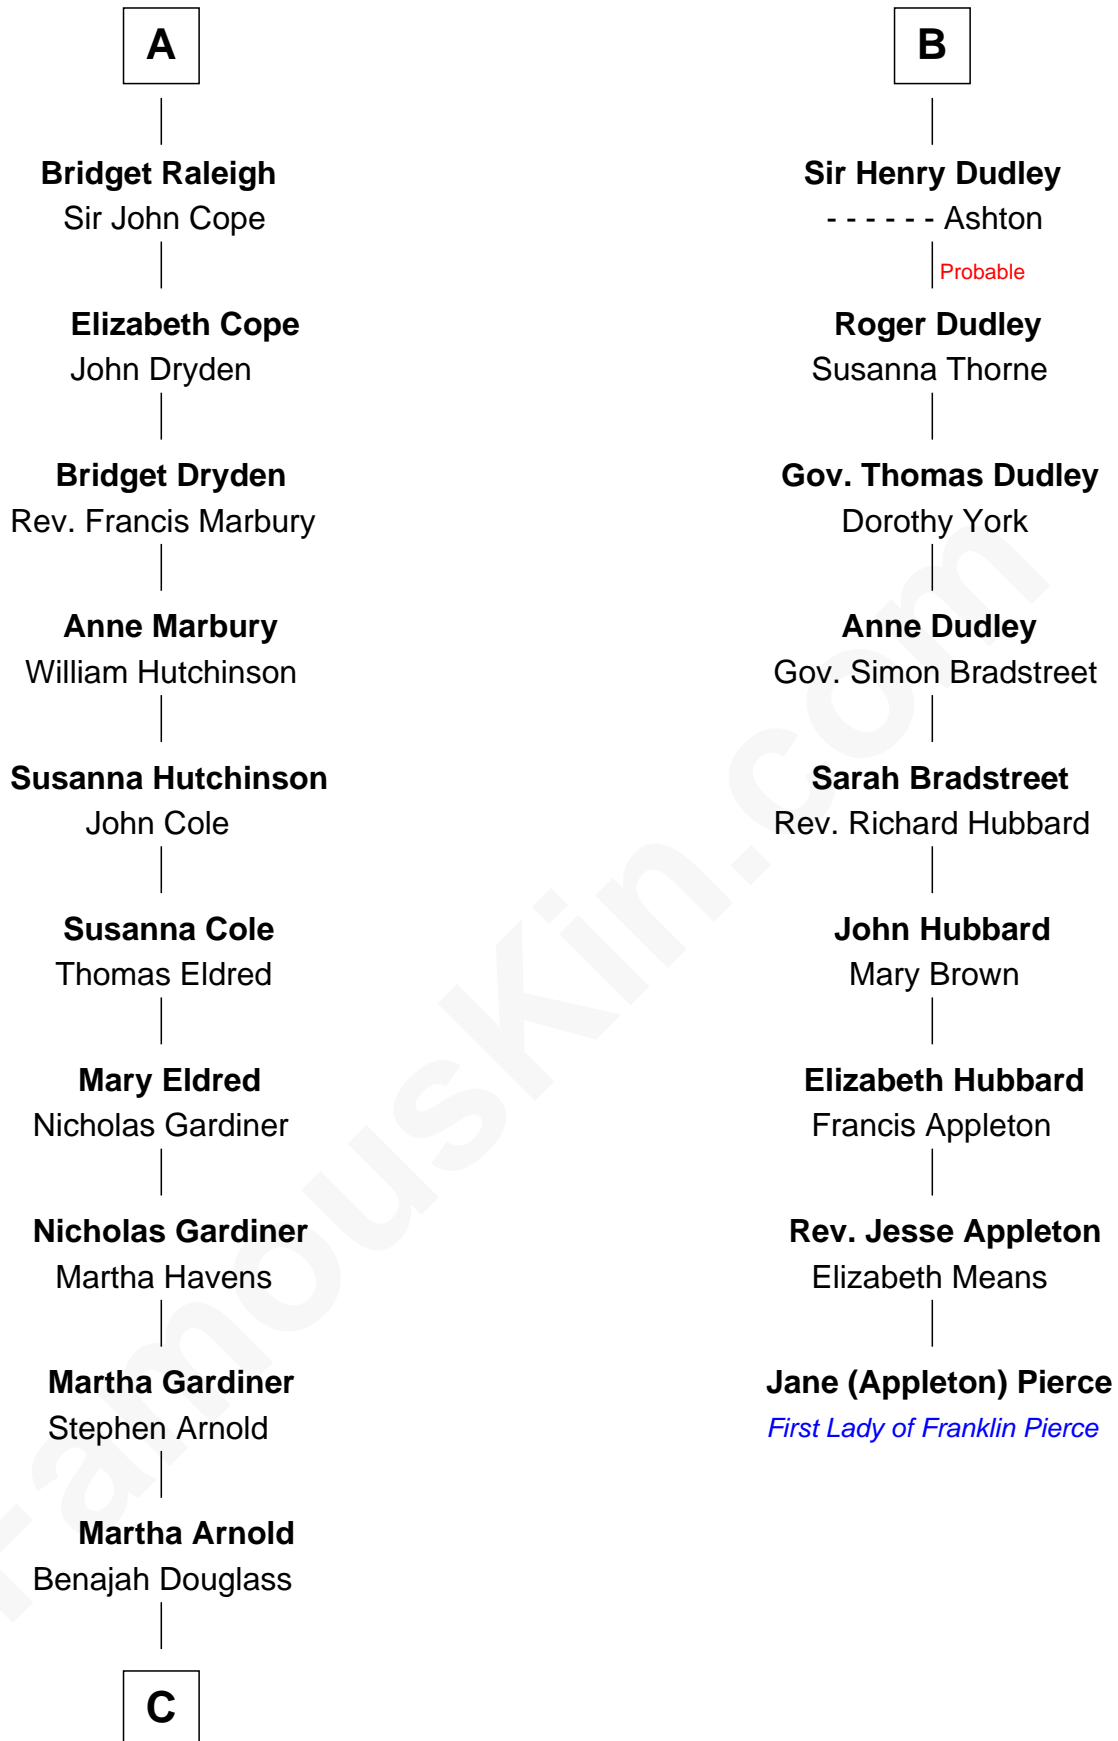

### Stephen A. Douglas

*Participated in Lincoln-Douglas Debates*

15th cousin 3 times removed of

### Jane (Appleton) Pierce

*First Lady of President Franklin Pierce*

**Edmund Fitzalan**

Alice de Warenne

**C**

Dr. Stephen Arnold Douglass

Sarah Fiske

Stephen A. Douglas