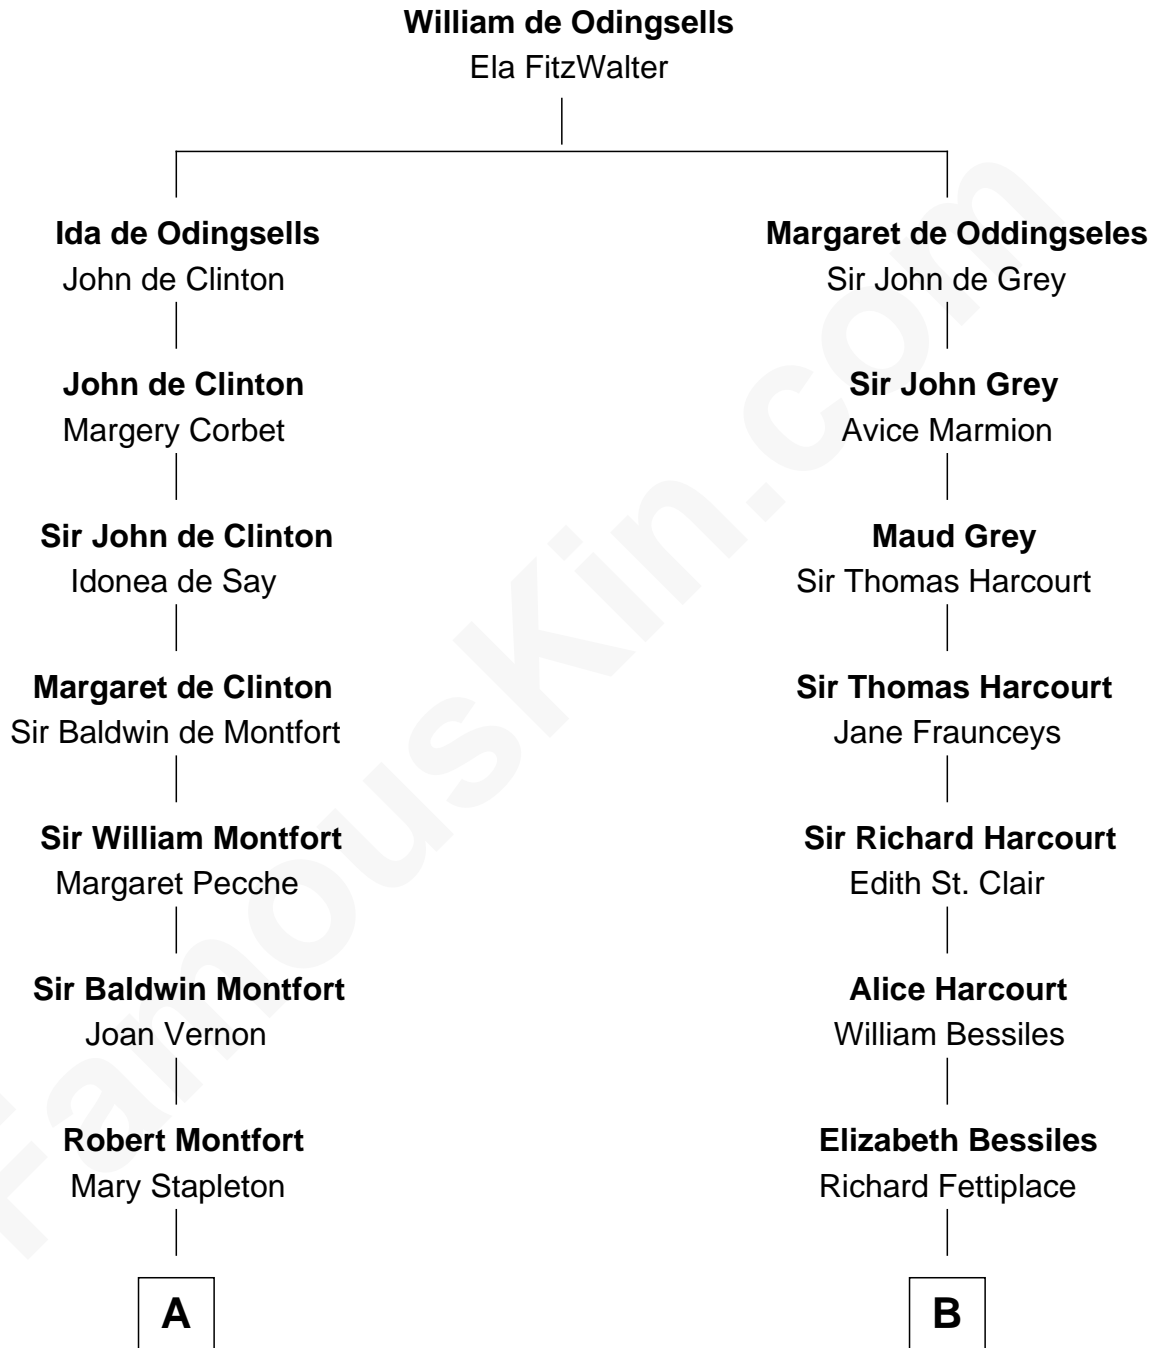

FamousKin.com

Relationship Chart of

Stephen A. Douglas

Participated in Lincoln-Douglas Debates

16th cousin 3 times removed of

Jane (Appleton) Pierce

First Lady of President Franklin Pierce

FamousKin.com