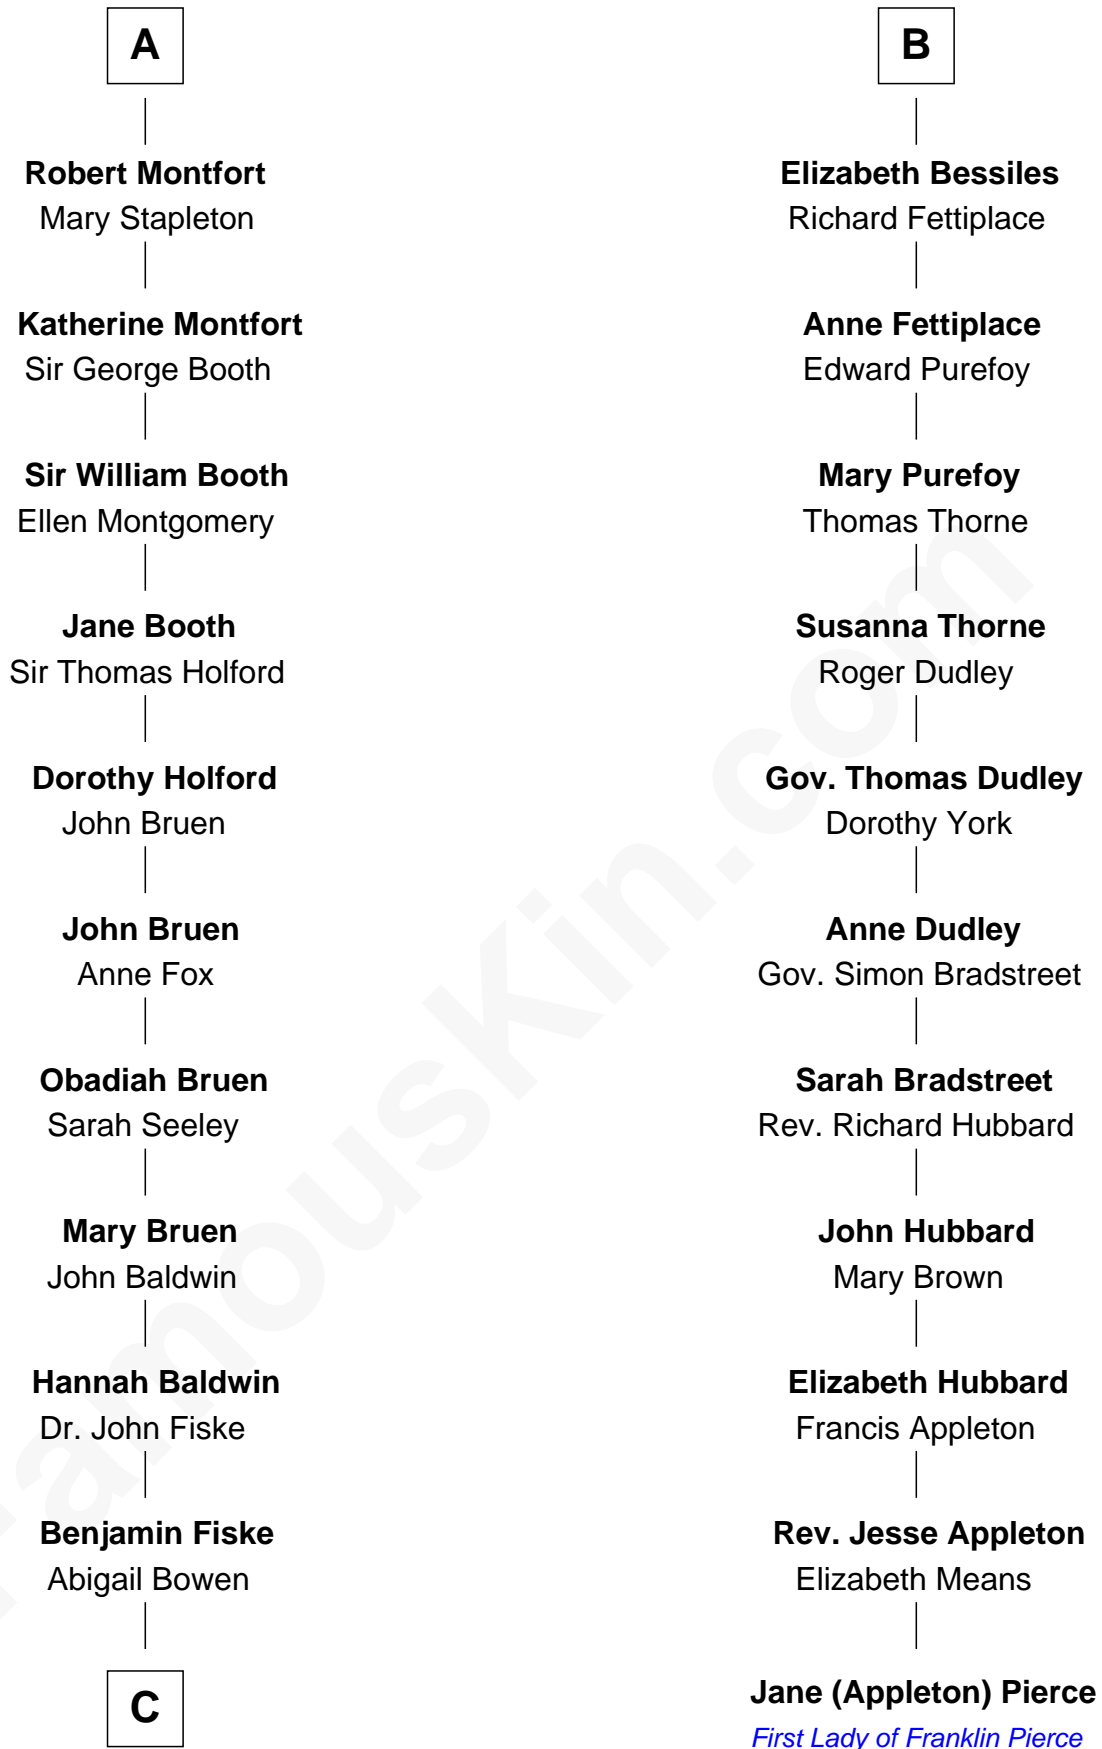

FamousKin.com

Relationship Chart of

Stephen A. Douglas

Participated in Lincoln-Douglas Debates

17th cousin 3 times removed of

Jane (Appleton) Pierce

First Lady of President Franklin Pierce

FamousKin.com