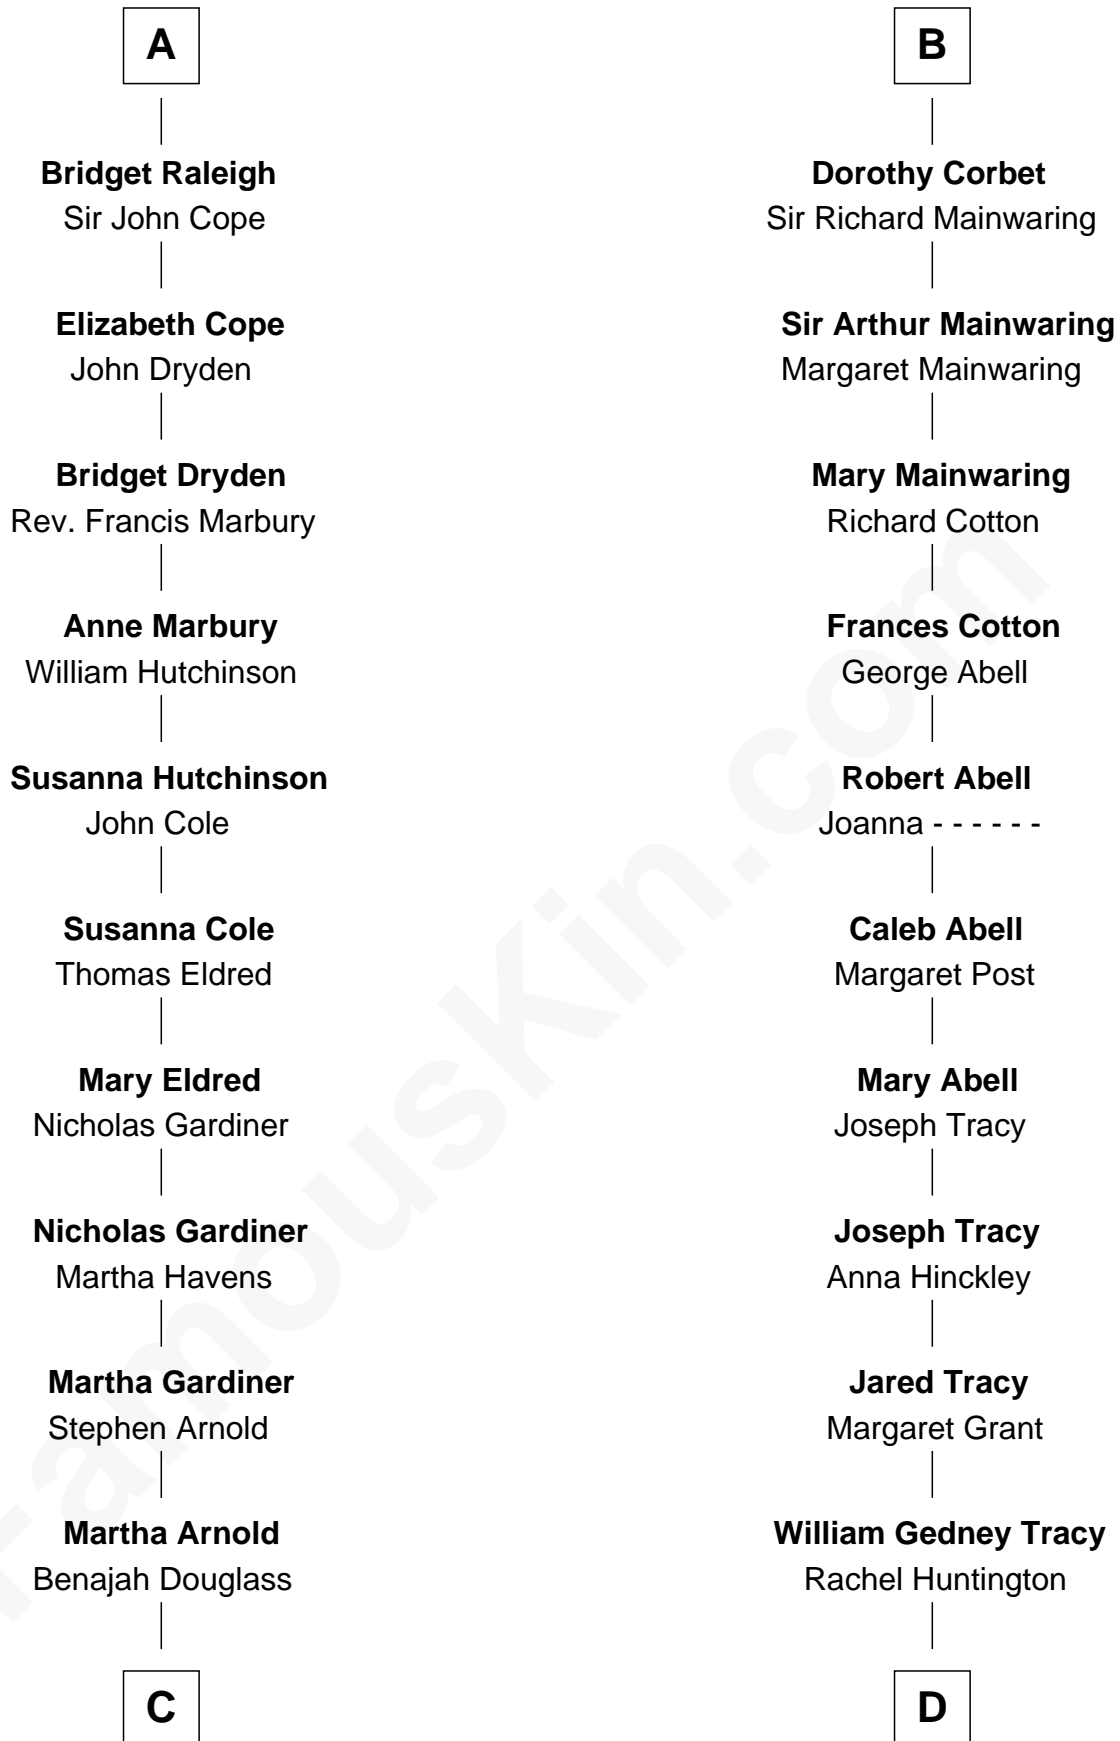

## Relationship Chart of

### Stephen A. Douglas

*Participated in Lincoln-Douglas Debates*

18th cousin 2 times removed of

### Henry Sturgis Morgan

*Co-Founder of Morgan Stanley*

**Edmund Fitzalan**

Alice de Warenne

**C**

**Dr. Stephen Arnold Douglass**

Sarah Fiske

**Stephen A. Douglas**

*The Lincoln-Douglas Debates*

**D**

**Charles F. Tracy**

Louisa Kirkland

**Frances Louisa Tracy**

John Pierpont Morgan

**John Pierpont Morgan**

Jane Norton Grew