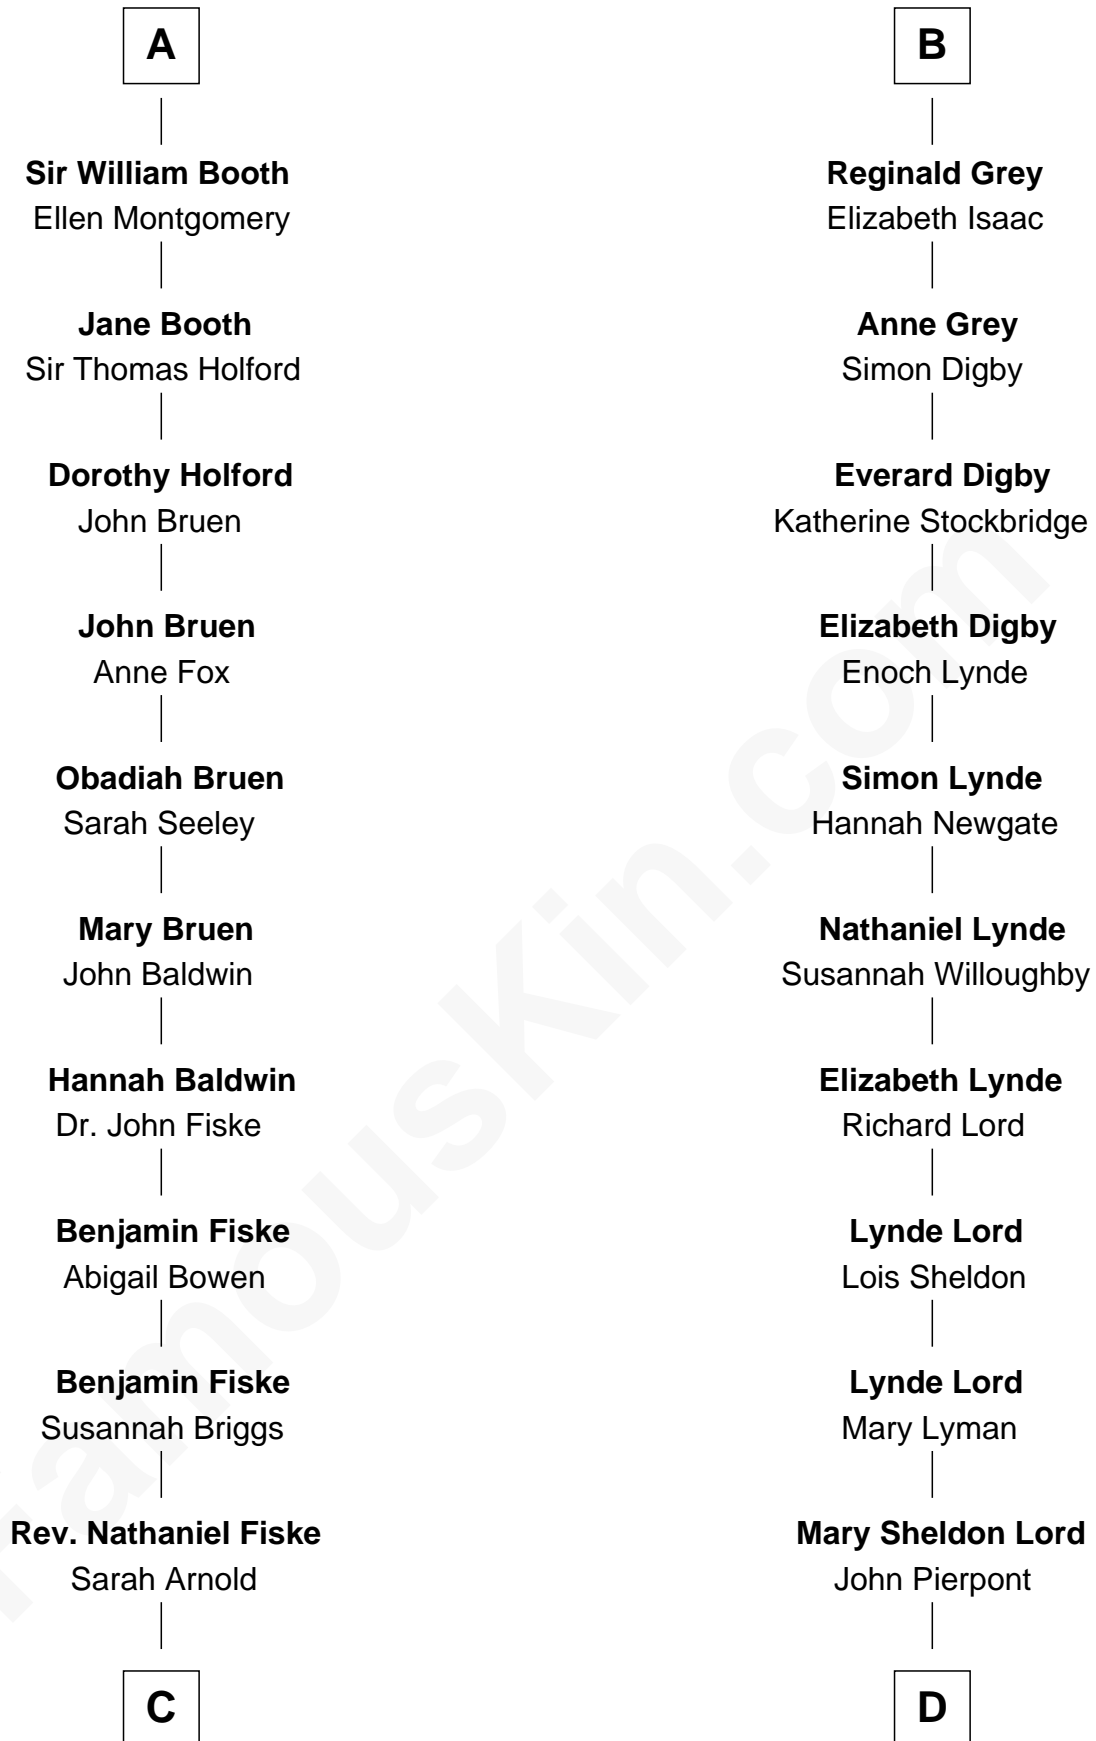

FamousKin.com

Relationship Chart of

Stephen A. Douglas

Participated in Lincoln-Douglas Debates

18th cousin 2 times removed of

Henry Sturgis Morgan

Co-Founder of Morgan Stanley

C

Sarah Fiske
Dr. Stephen Arnold Douglass

Stephen A. Douglas
The Lincoln-Douglas Debates

D

Juliet Pierpont
Junius Spencer Morgan

John Pierpont Morgan
Frances Louisa Tracy

John Pierpont Morgan
Jane Norton Grew