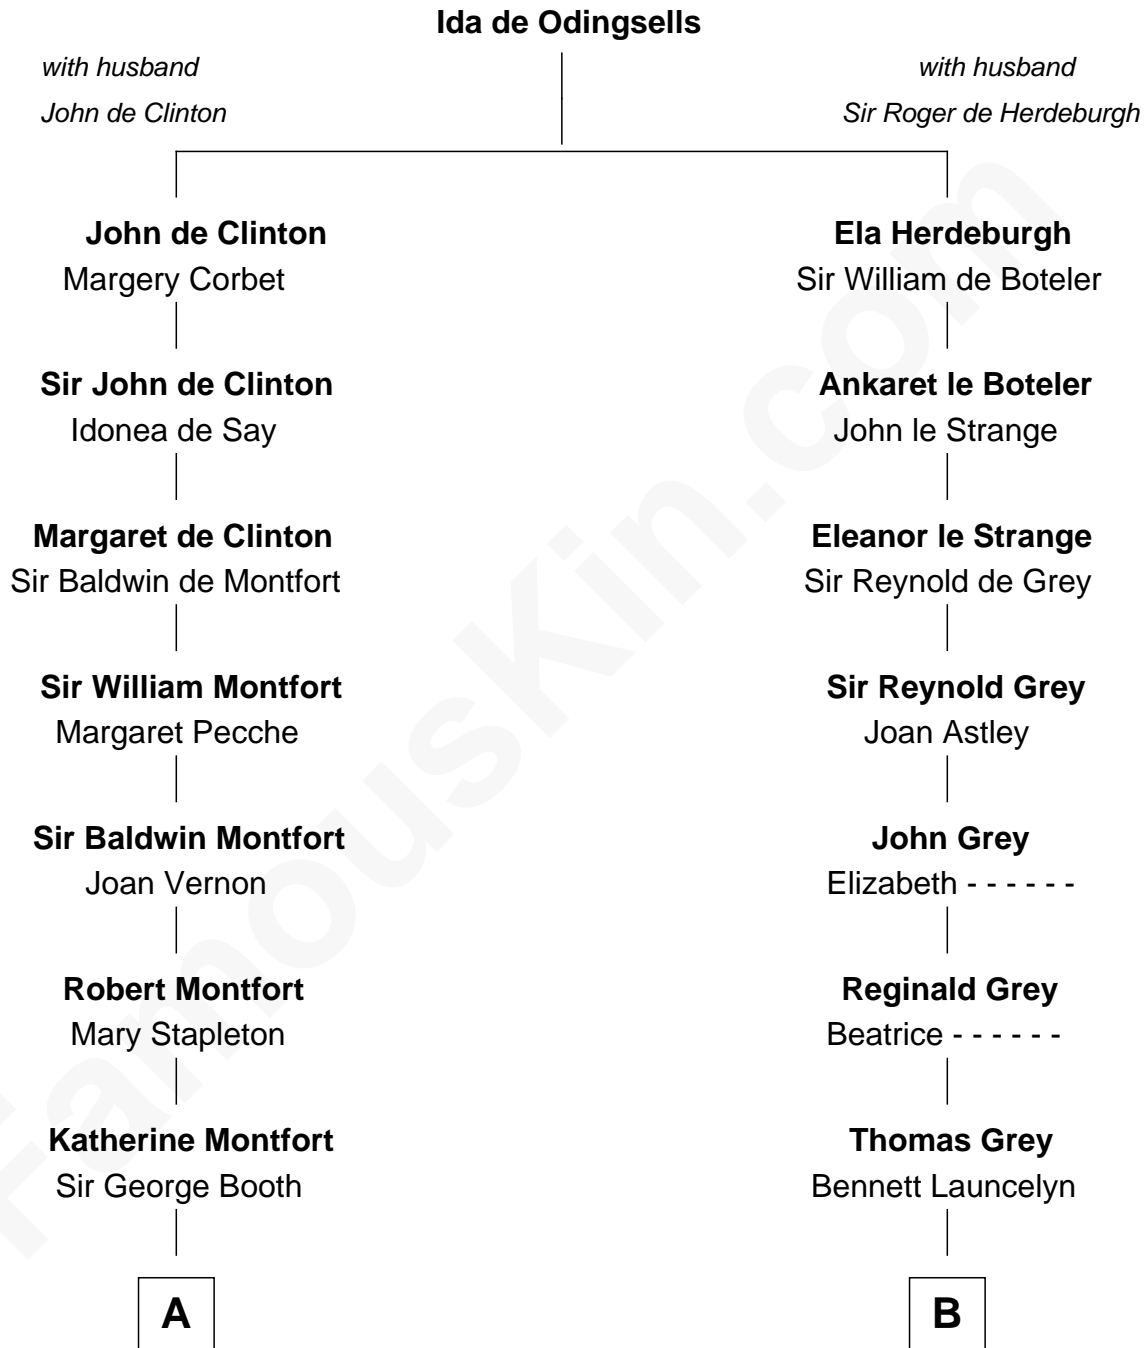

FamousKin.com

Relationship Chart of

Stephen A. Douglas

Participated in Lincoln-Douglas Debates

18th cousin 2 times removed of

Henry Sturgis Morgan

Co-Founder of Morgan Stanley

C

Sarah Fiske
Dr. Stephen Arnold Douglass

Stephen A. Douglas
The Lincoln-Douglas Debates

D

Juliet Pierpont
Junius Spencer Morgan

John Pierpont Morgan
Frances Louisa Tracy

John Pierpont Morgan
Jane Norton Grew