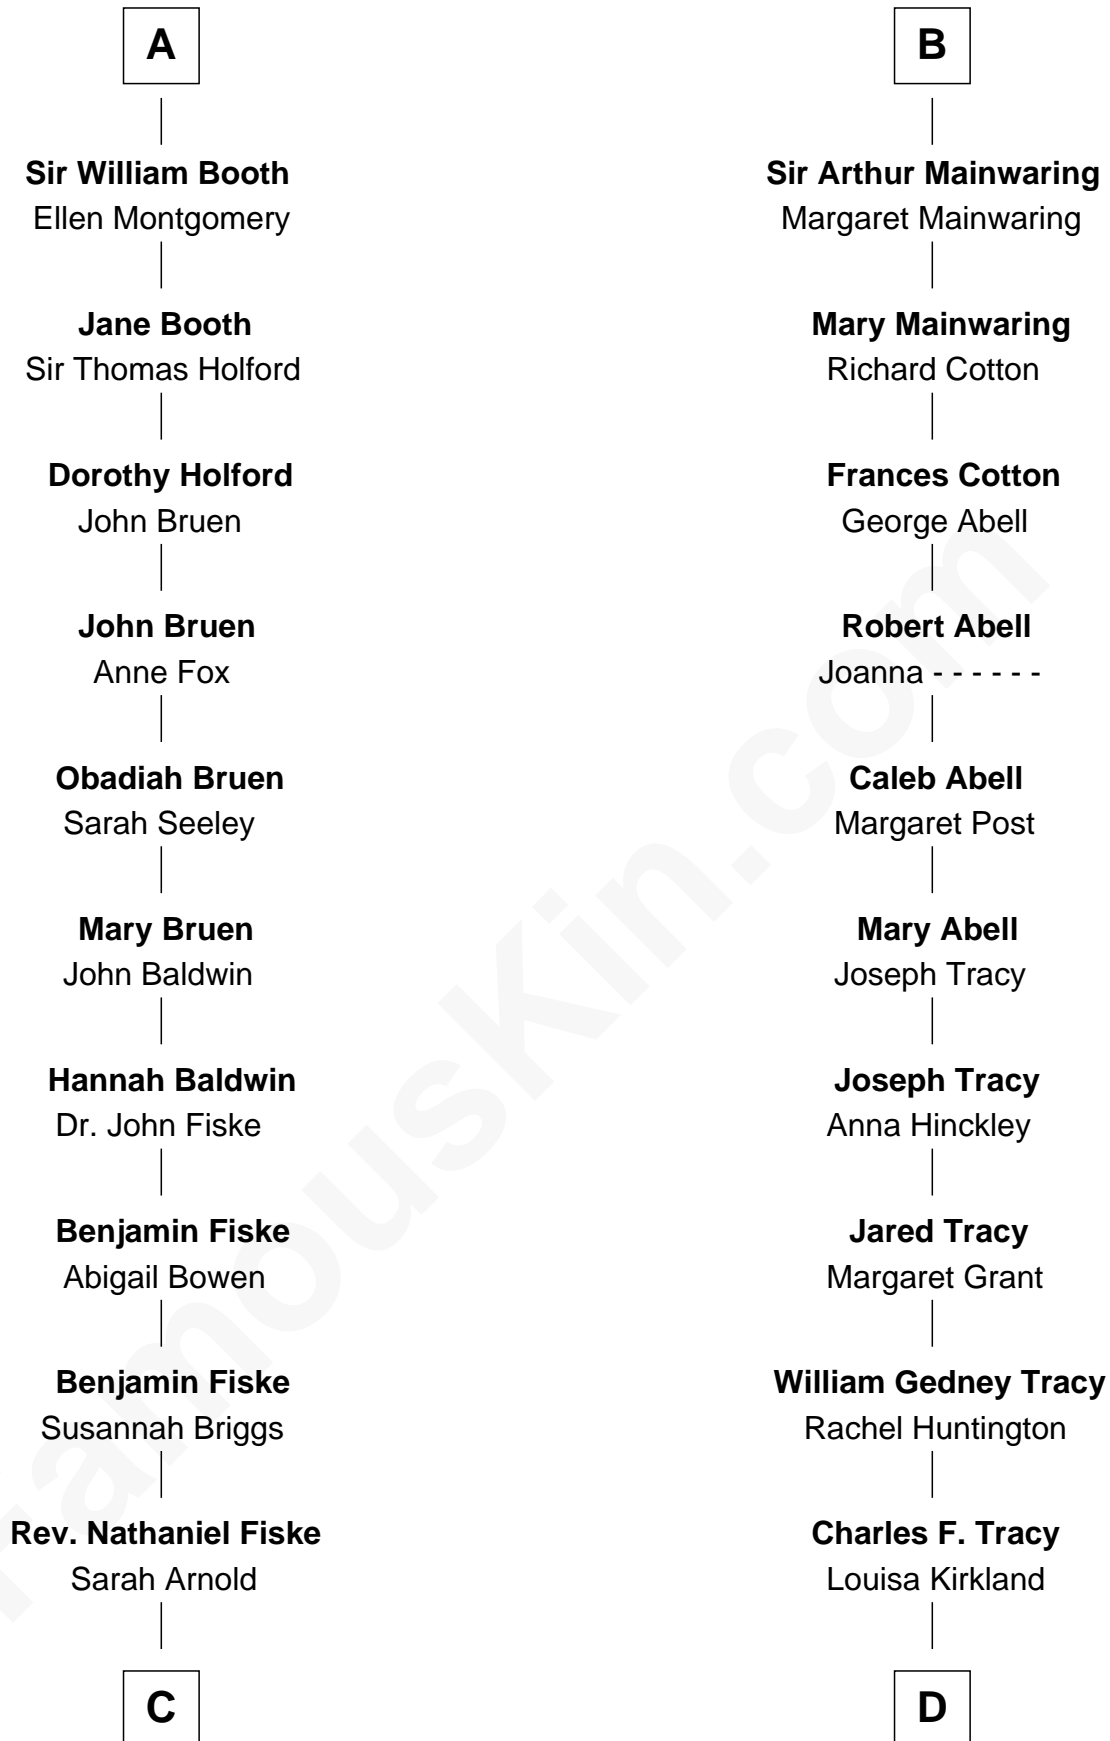

FamousKin.com

Relationship Chart of

Stephen A. Douglas

Participated in Lincoln-Douglas Debates

18th cousin 1 time removed of

Henry Sturgis Morgan

Co-Founder of Morgan Stanley

C

Sarah Fiske
Dr. Stephen Arnold Douglass

Stephen A. Douglas
The Lincoln-Douglas Debates

D

Frances Louisa Tracy
John Pierpont Morgan

John Pierpont Morgan
Jane Norton Grew

Henry Sturgis Morgan
Co-Founder of Morgan Stanley