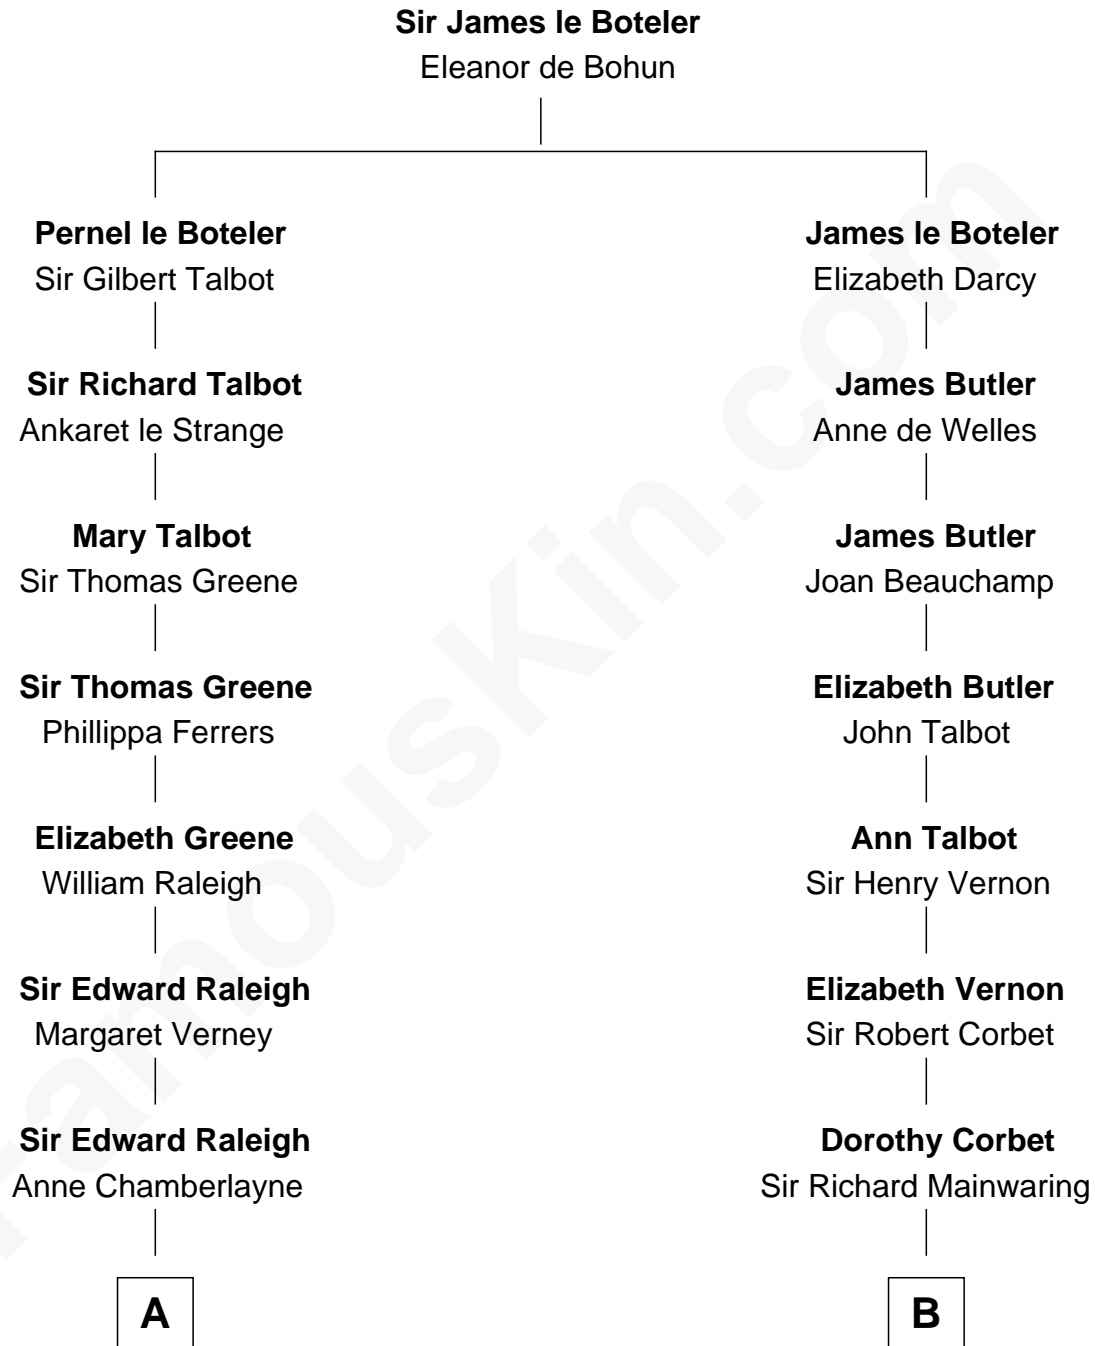

FamousKin.com

Relationship Chart of

Stephen A. Douglas

Participated in Lincoln-Douglas Debates

18th cousin 1 time removed of

Henry Sturgis Morgan

Co-Founder of Morgan Stanley

C

Dr. Stephen Arnold Douglass

Sarah Fiske

Stephen A. Douglas

The Lincoln-Douglas Debates

D

Frances Louisa Tracy

John Pierpont Morgan

John Pierpont Morgan