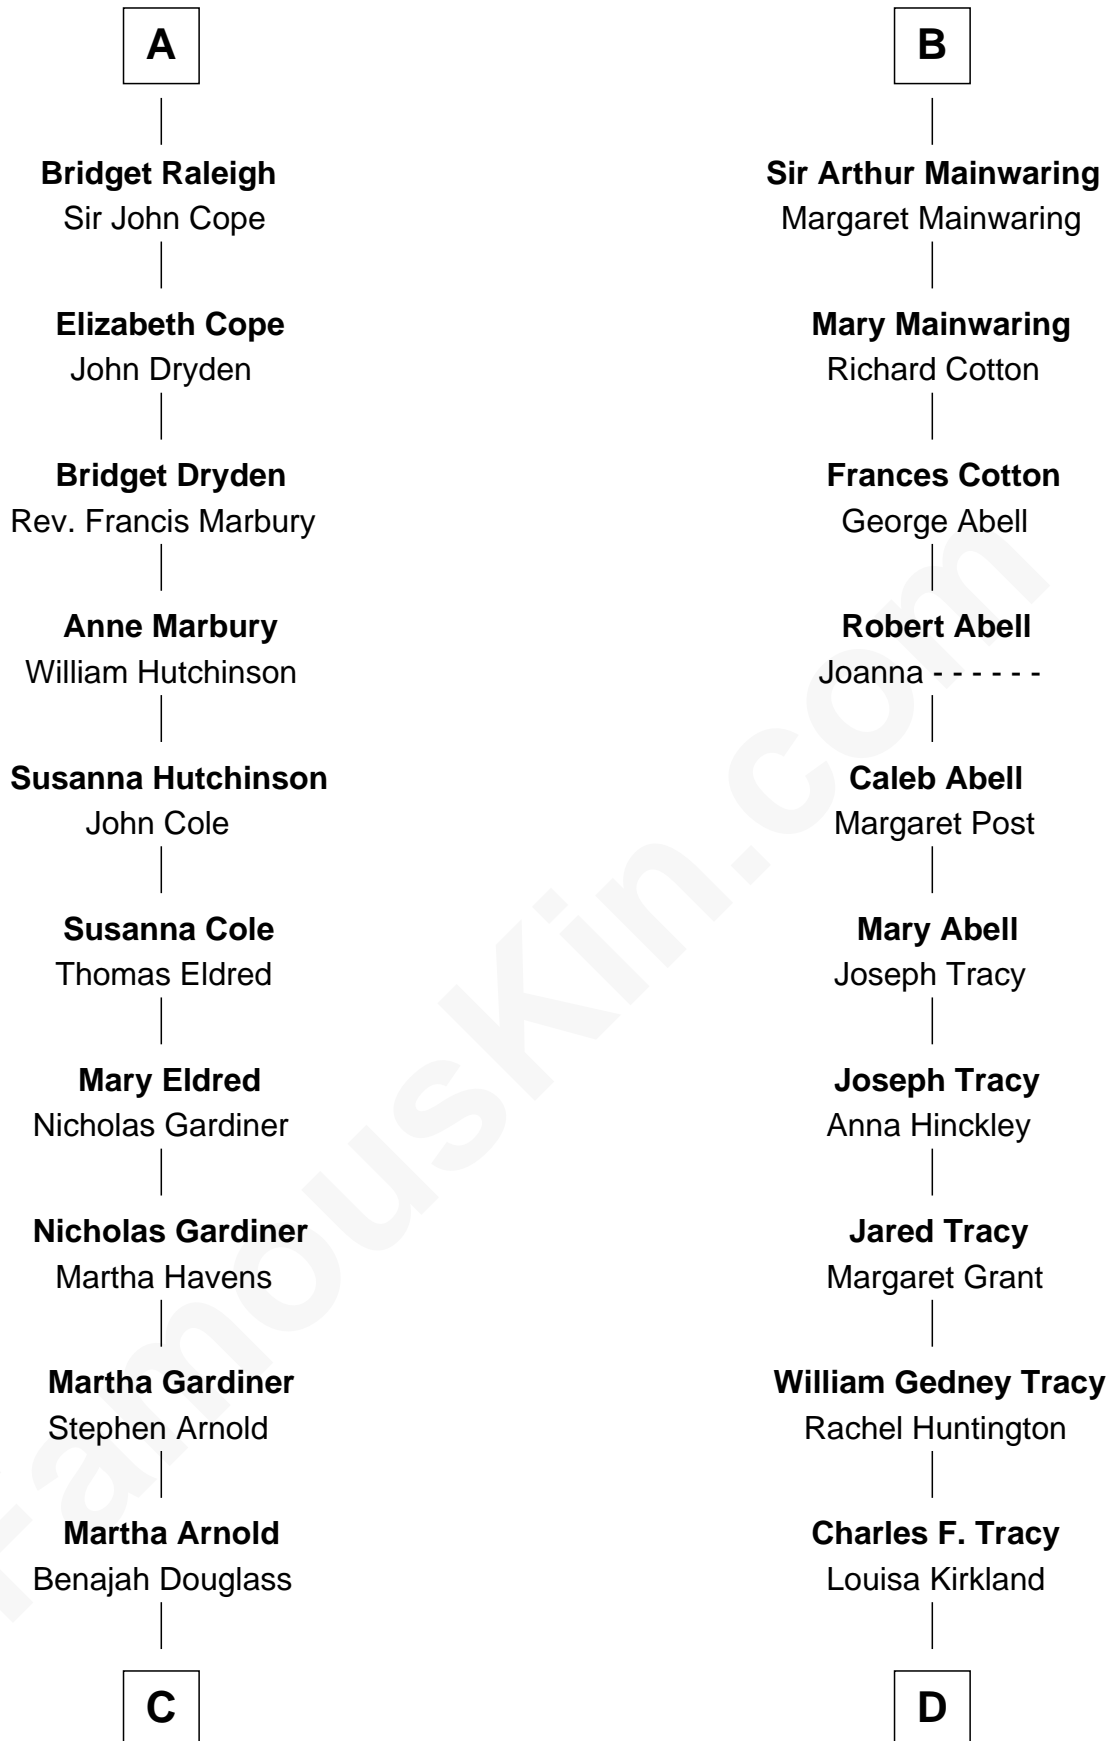

FamousKin.com

Relationship Chart of

Stephen A. Douglas

Participated in Lincoln-Douglas Debates

18th cousin 1 time removed of

Henry Sturgis Morgan

Co-Founder of Morgan Stanley

C

Dr. Stephen Arnold Douglass

Sarah Fiske

Stephen A. Douglas

The Lincoln-Douglas Debates

D

Frances Louisa Tracy

John Pierpont Morgan

John Pierpont Morgan