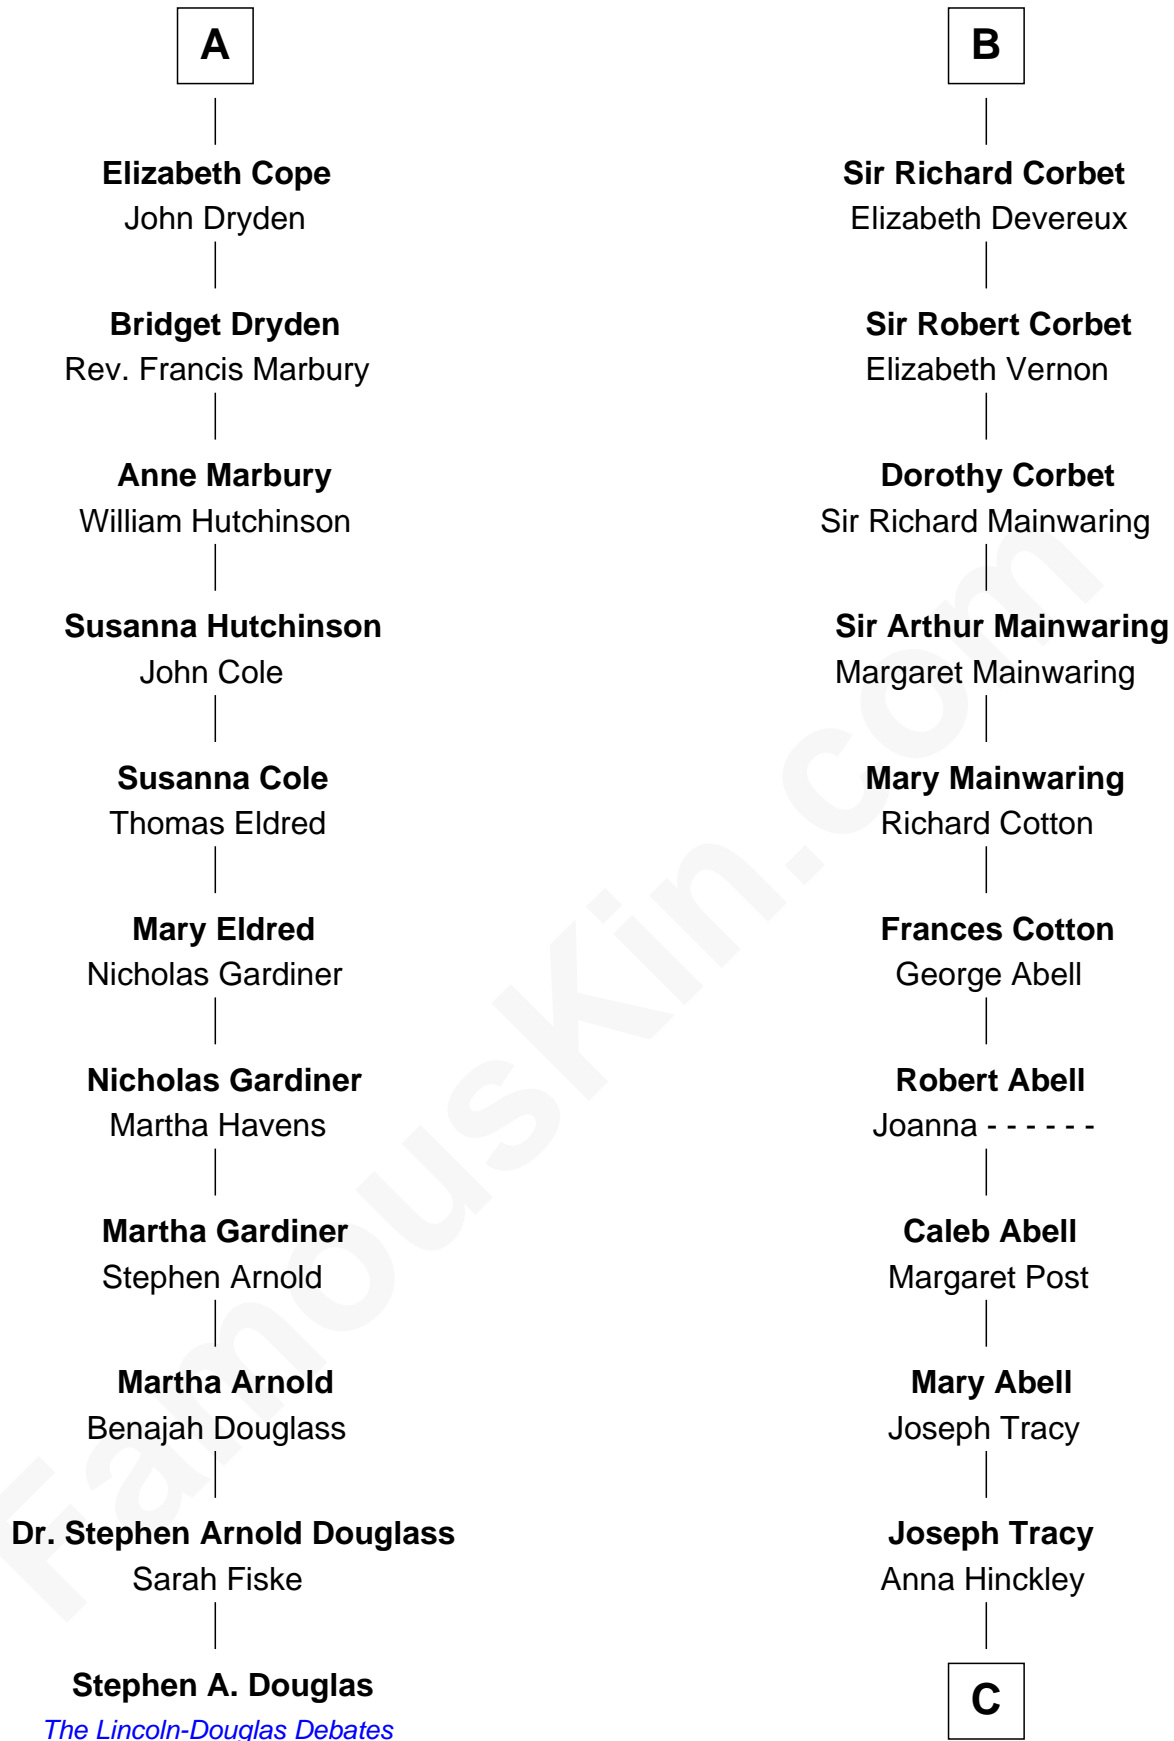

FamousKin.com

Relationship Chart of

Stephen A. Douglas

Participated in Lincoln-Douglas Debates

17th cousin 4 times removed of

J.P. Morgan, Jr.

American Banker and Philanthropist

Sir Gilbert Talbot

Elizabeth Talbot

Sir Henry de Grey

Richard Grey

Blanche de la Vache

Alice Grey

Sir William Burley

Elizabeth Burley

Sir John Hopton

Sir Walter Hopton

Joan Mortimer

Sir Thomas Hopton

Eleanor Lucy

Elizabeth Hopton

Sir Roger Corbet

B

C

—
Jared Tracy

Margaret Grant

—
William Gedney Tracy

Rachel Huntington

—
Charles F. Tracy

Louisa Kirkland

—
Frances Louisa Tracy

John Pierpont Morgan