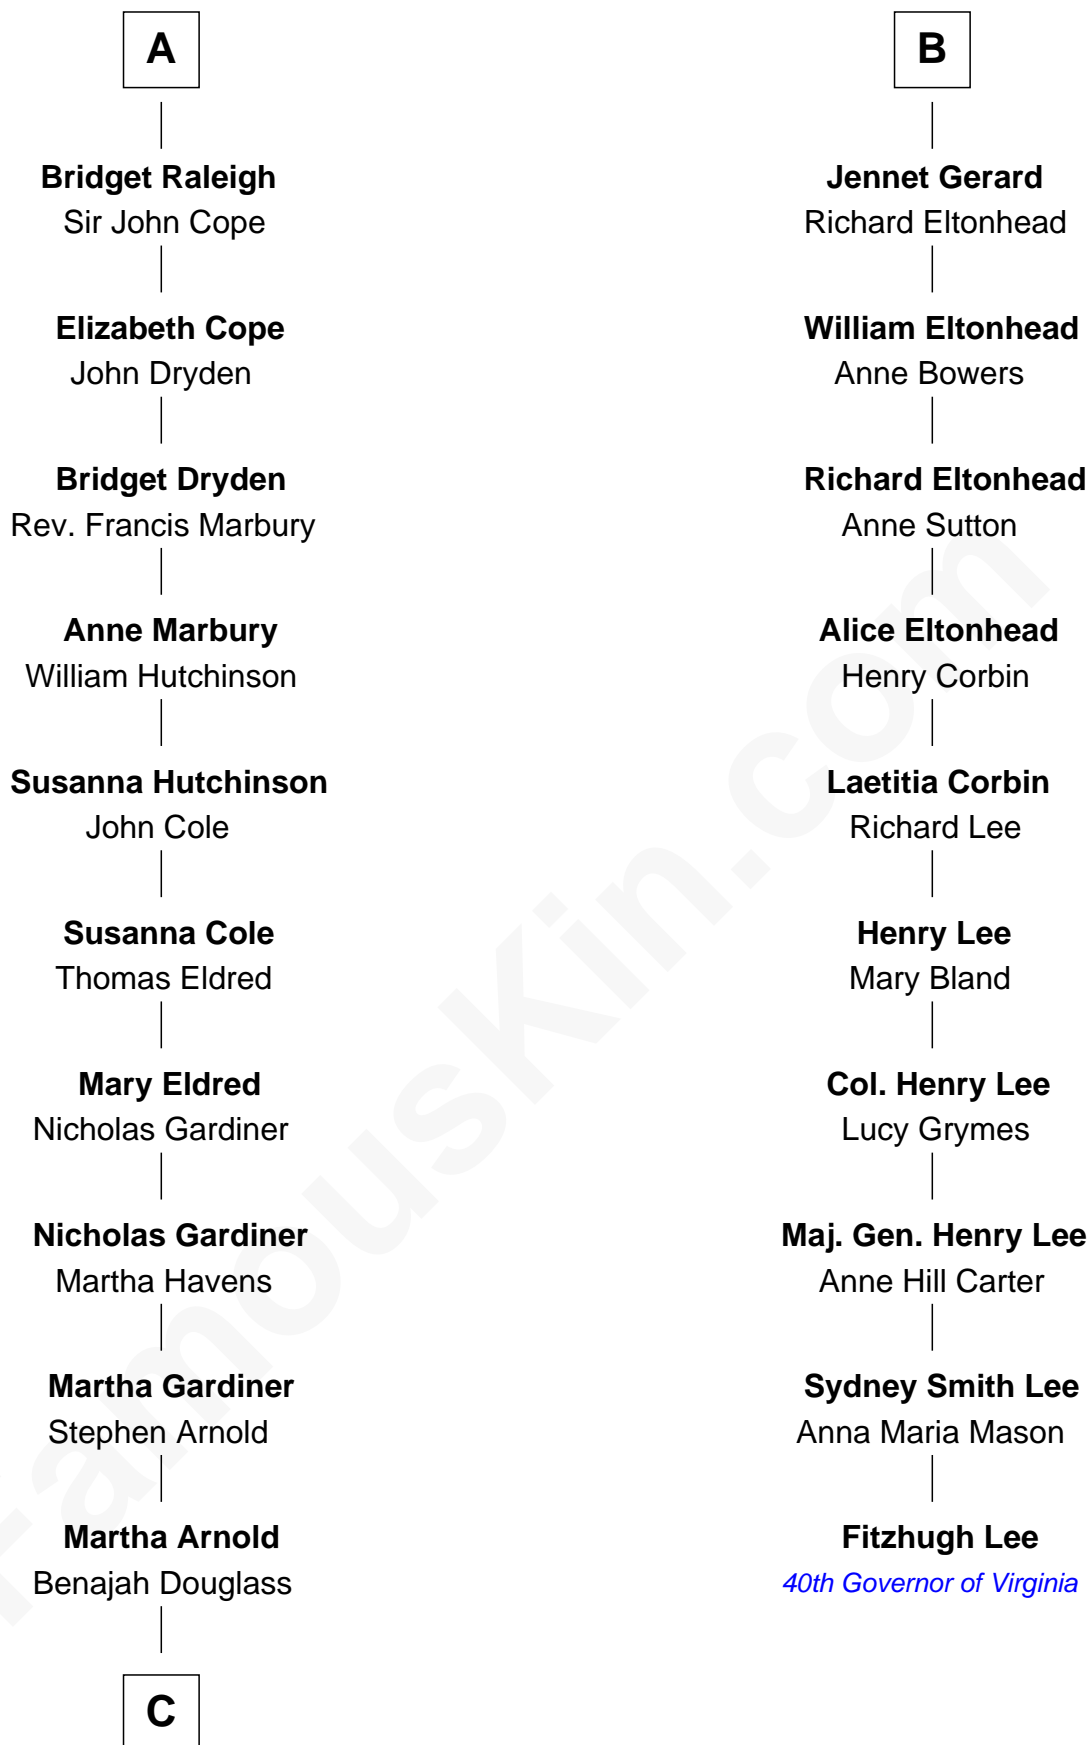

## Relationship Chart of

### Stephen A. Douglas

*Participated in Lincoln-Douglas Debates*

16th cousin 2 times removed of

**Fitzhugh Lee**

*40th Governor of Virginia*

**Edmund Fitzalan**

Alice de Warenne

**C**