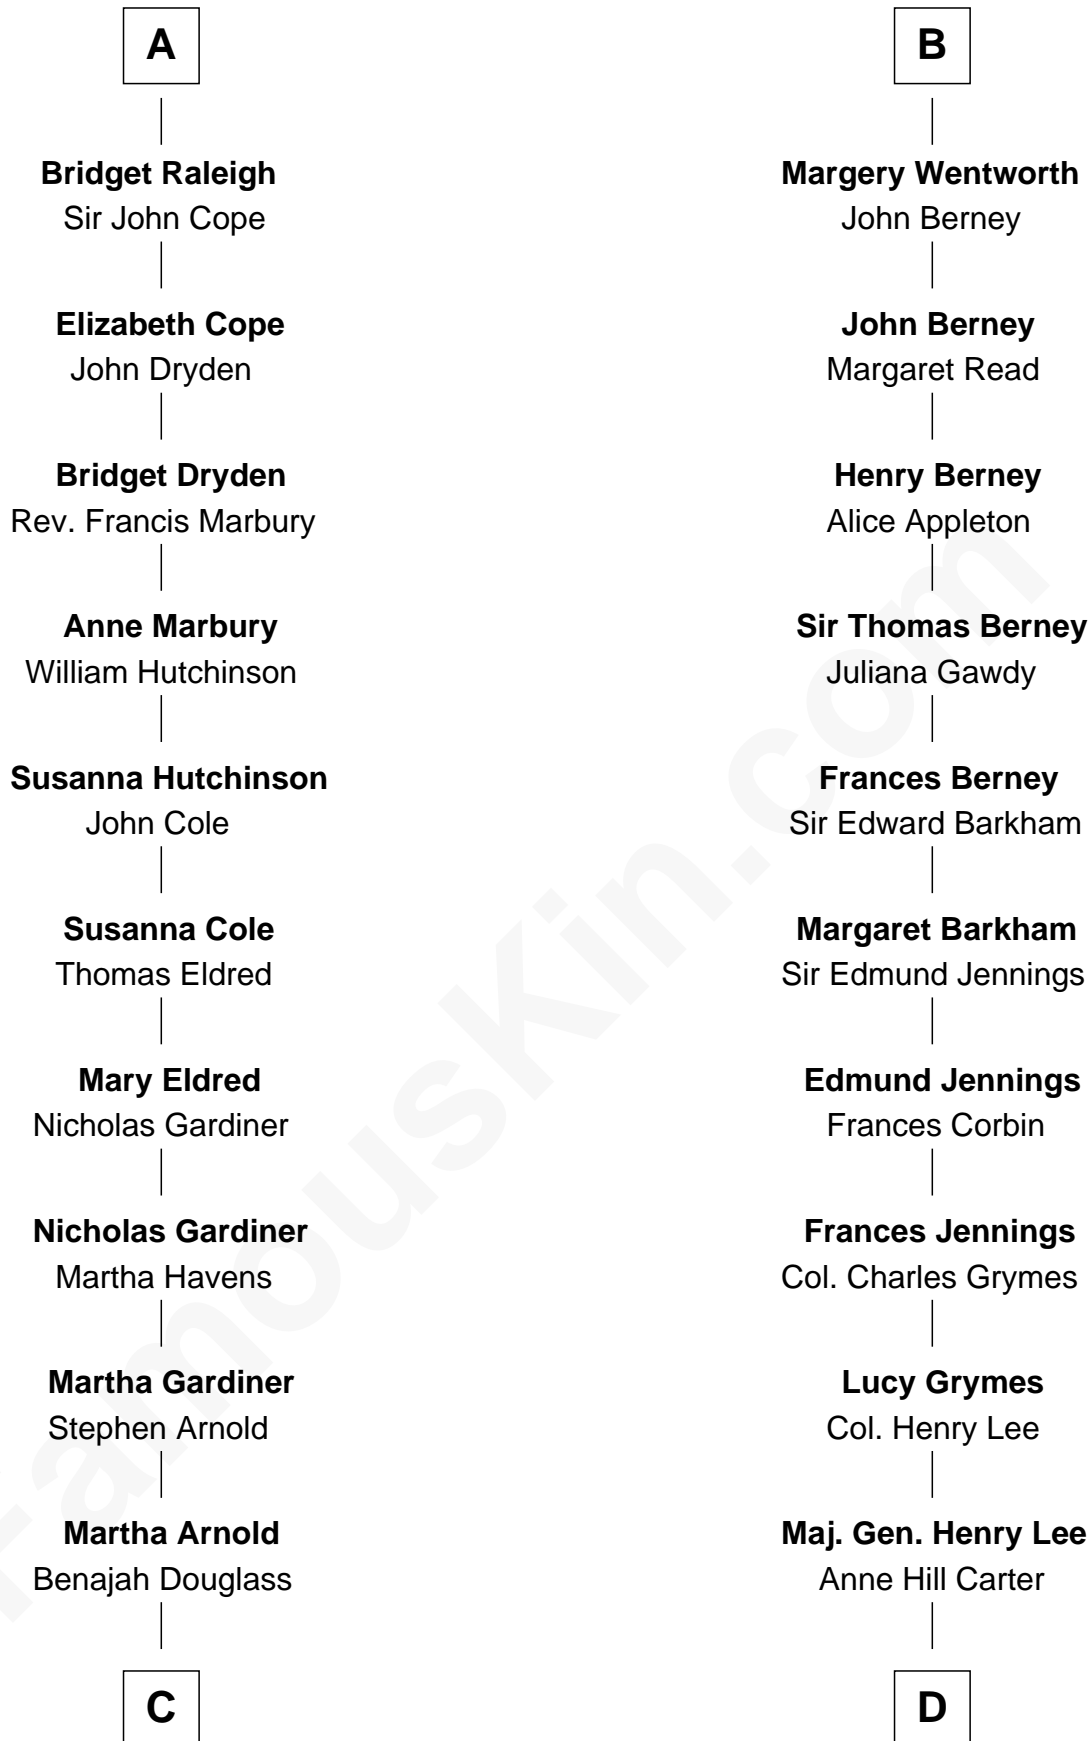

FamousKin.com

Relationship Chart of

Stephen A. Douglas

Participated in Lincoln-Douglas Debates

18th cousin of

Fitzhugh Lee

40th Governor of Virginia

Hugh le Despencer
Eleanor de Clare

Elizabeth Greene

William Raleigh

Sir Edward Raleigh

Margaret Verney

Sir Edward Raleigh

Anne Chamberlayne

A

Isabel le Despencer

Sir Thomas Tyrrell

Humphrey Tyrrell

Isabel Helion

Anne Tyrrell

Sir Roger Wentworth

B

C

Dr. Stephen Arnold Douglass