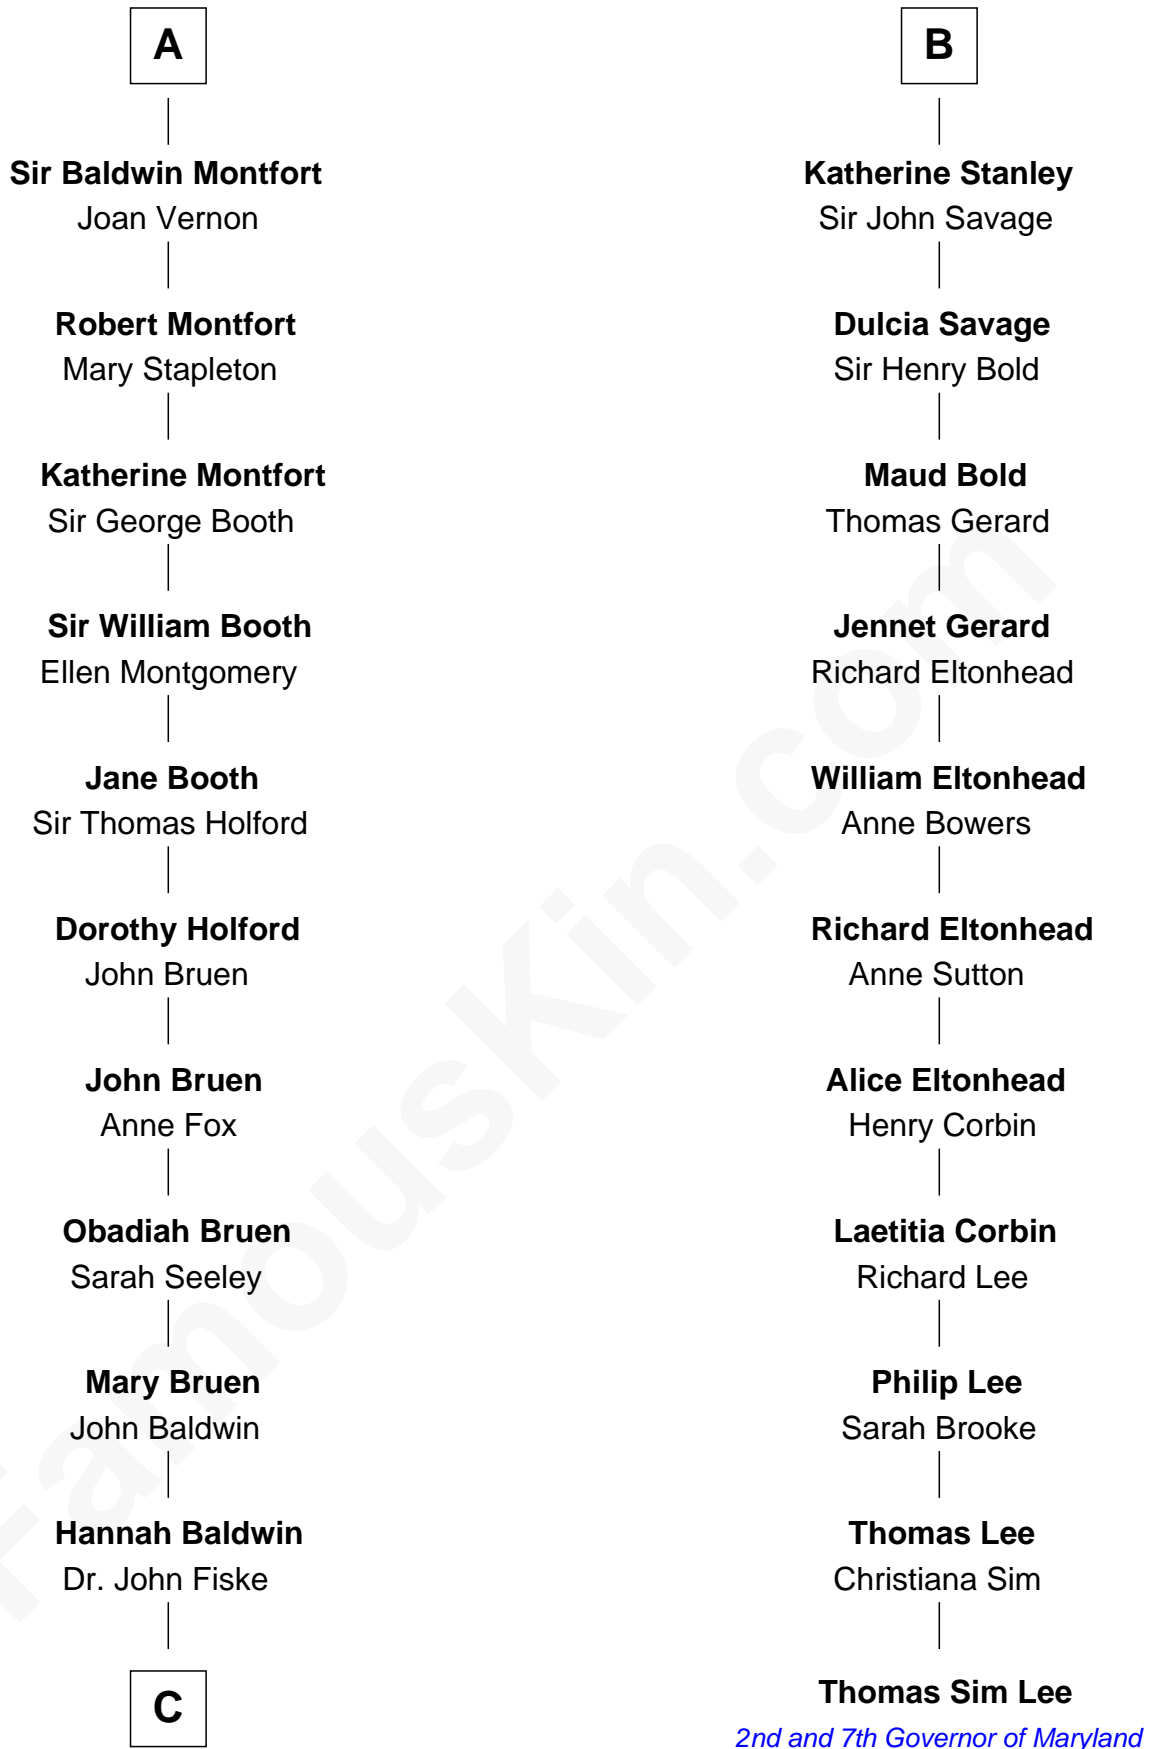

FamousKin.com

Relationship Chart of

Stephen A. Douglas

Participated in Lincoln-Douglas Debates

17th cousin 4 times removed of

Thomas Sim Lee

2nd and 7th Governor of Maryland

Sir Humphrey de Bohun

Maud of Eu

FamousKin.com