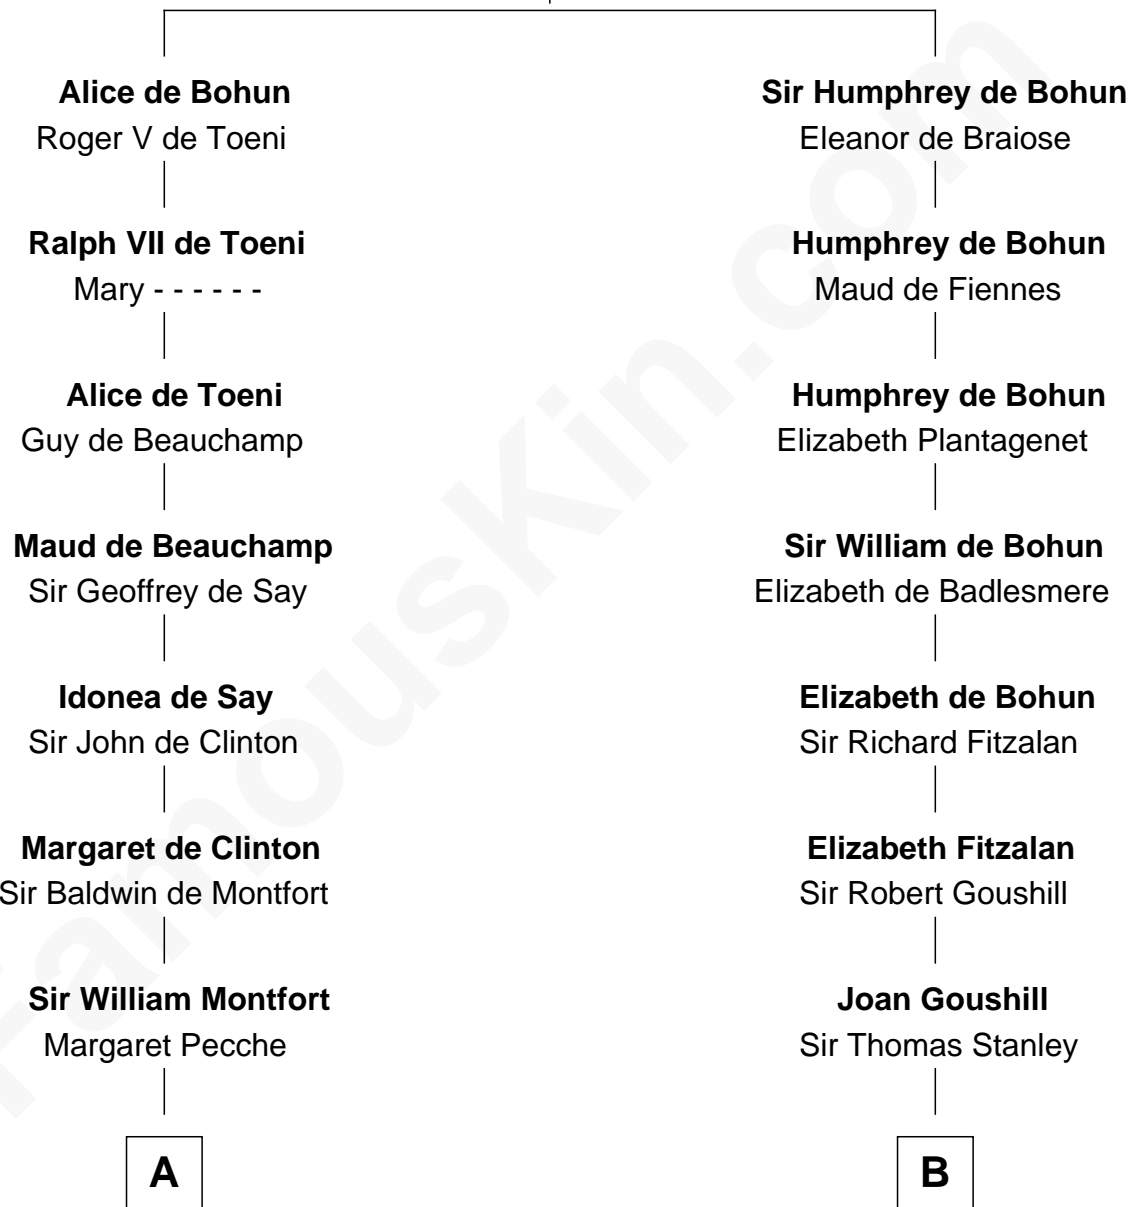

FamousKin.com

Relationship Chart of

Stephen A. Douglas

Participated in Lincoln-Douglas Debates

17th cousin 4 times removed of

Thomas Sim Lee

2nd and 7th Governor of Maryland

Sir Humphrey de Bohun

Maud of Eu

FamousKin.com