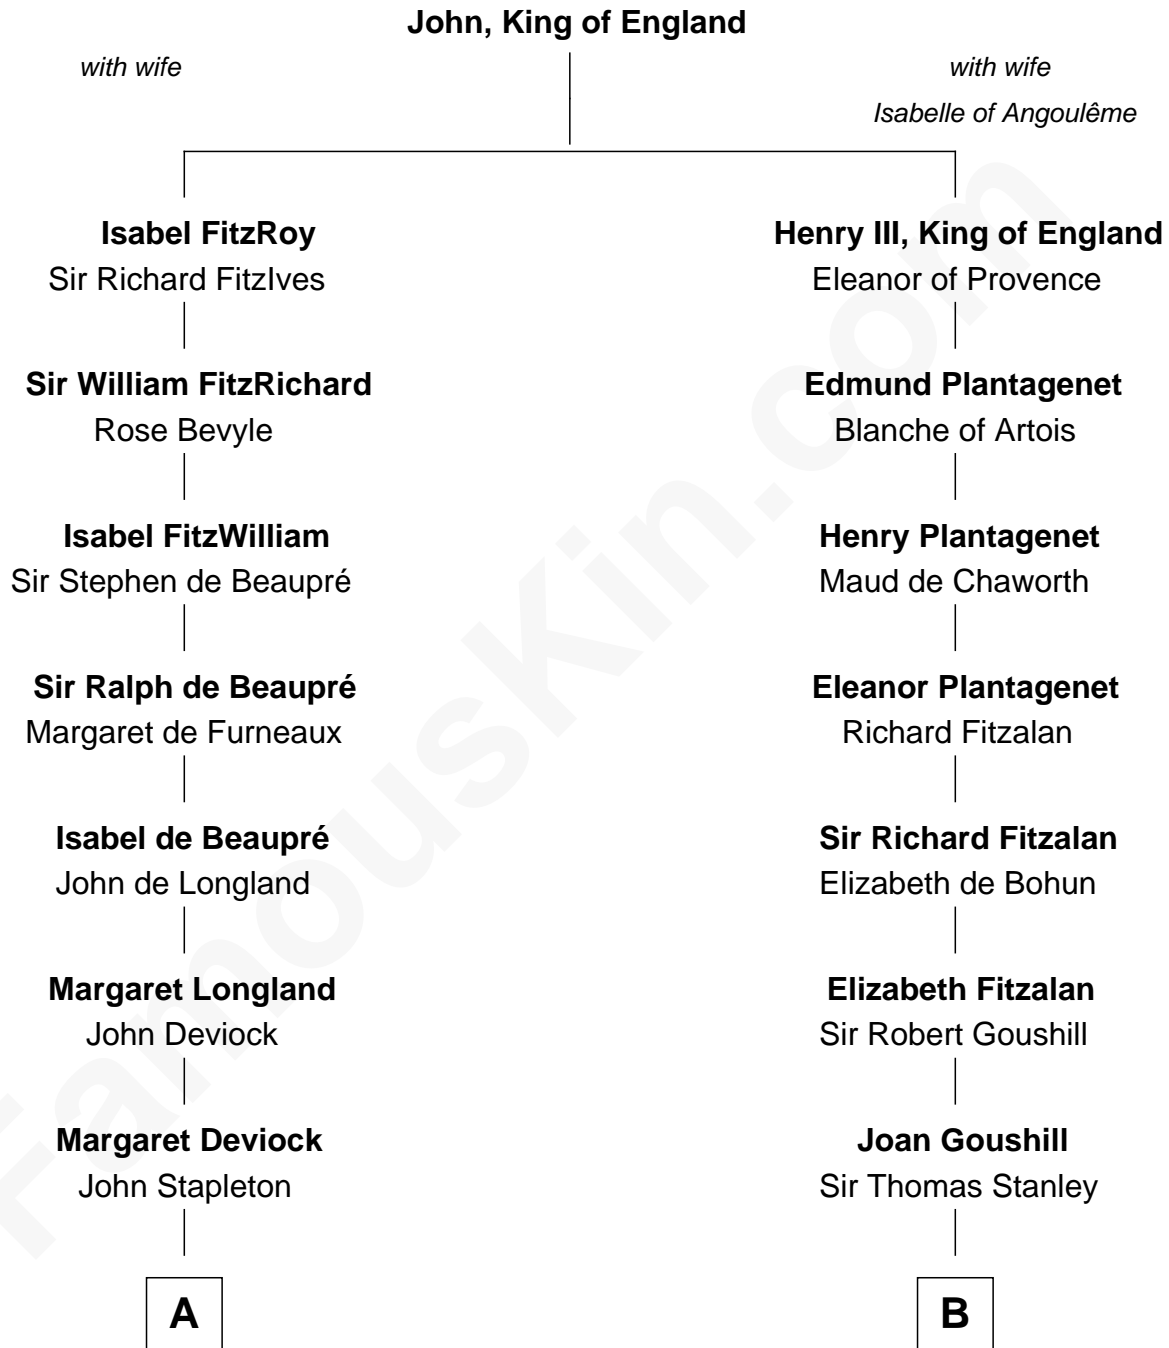

FamousKin.com

Relationship Chart of

Stephen A. Douglas

Participated in Lincoln-Douglas Debates

17th cousin 4 times removed of

Thomas Sim Lee

2nd and 7th Governor of Maryland

FamousKin.com