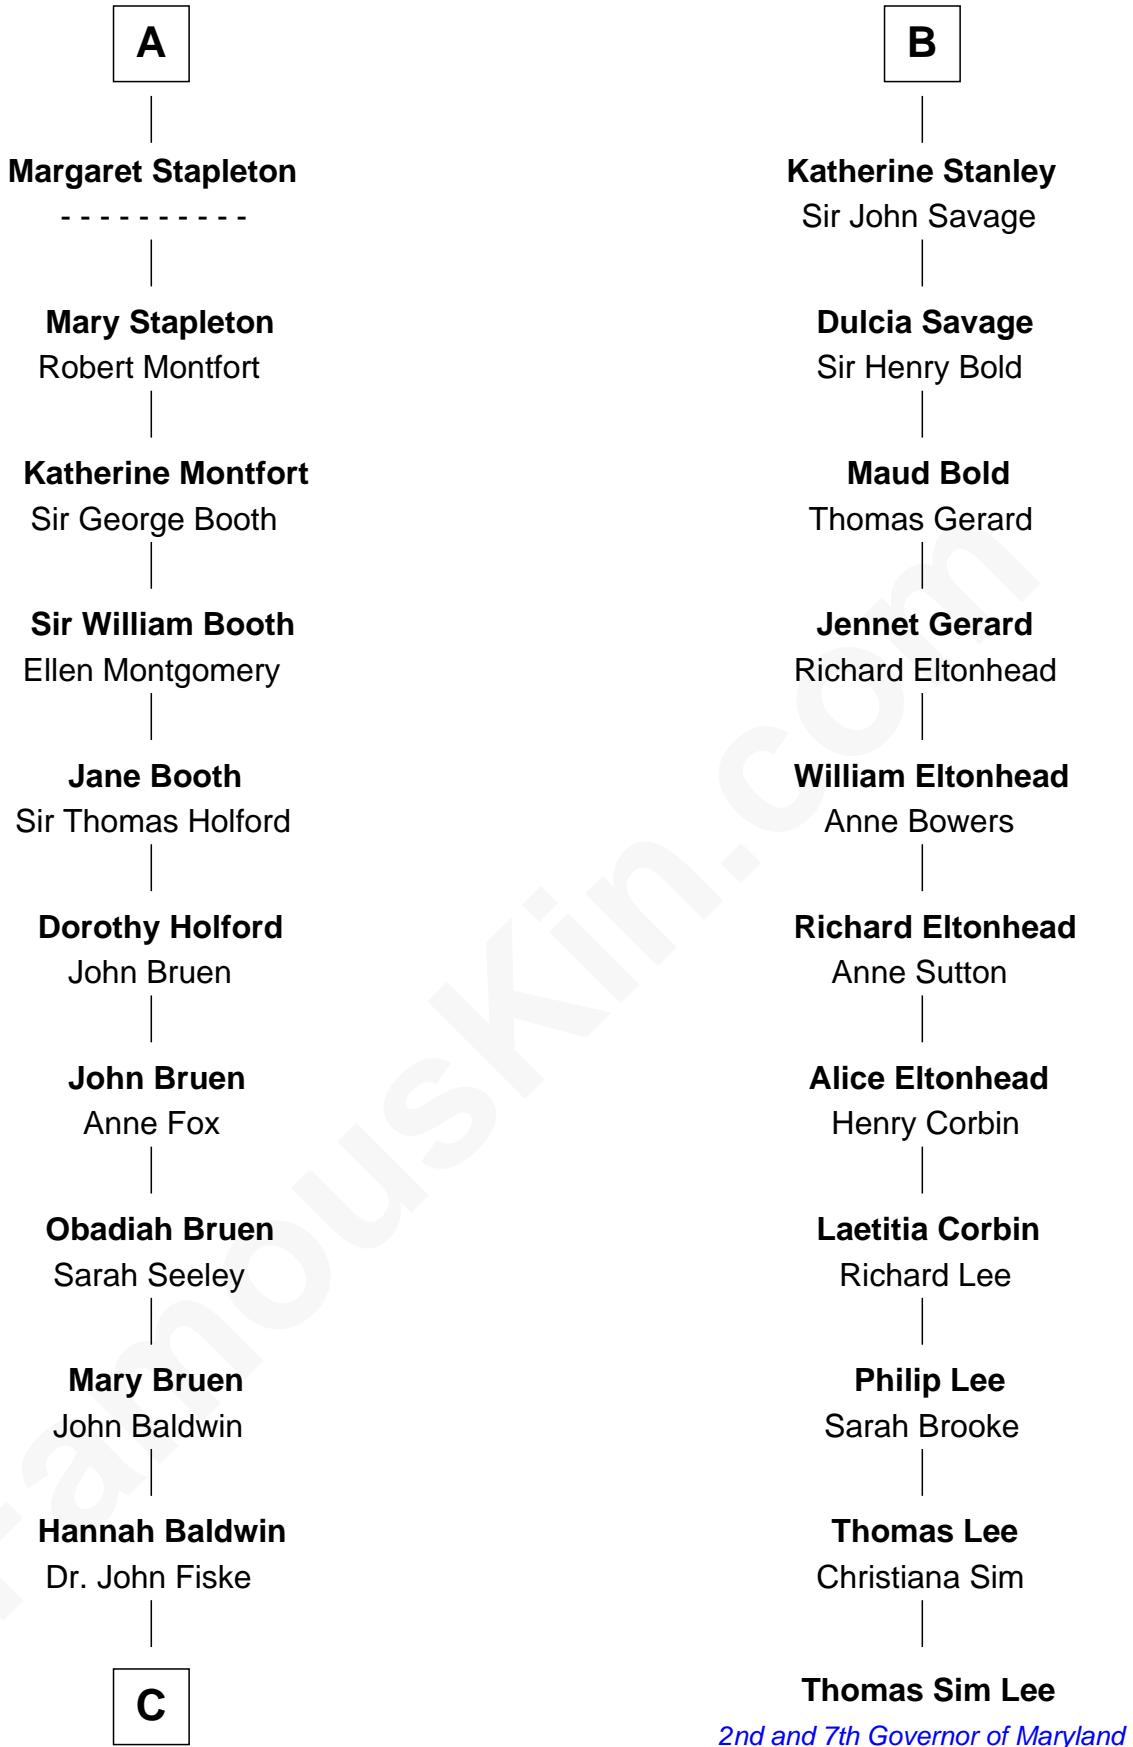

FamousKin.com

Relationship Chart of

Stephen A. Douglas

Participated in Lincoln-Douglas Debates

17th cousin 4 times removed of

Thomas Sim Lee

2nd and 7th Governor of Maryland

FamousKin.com