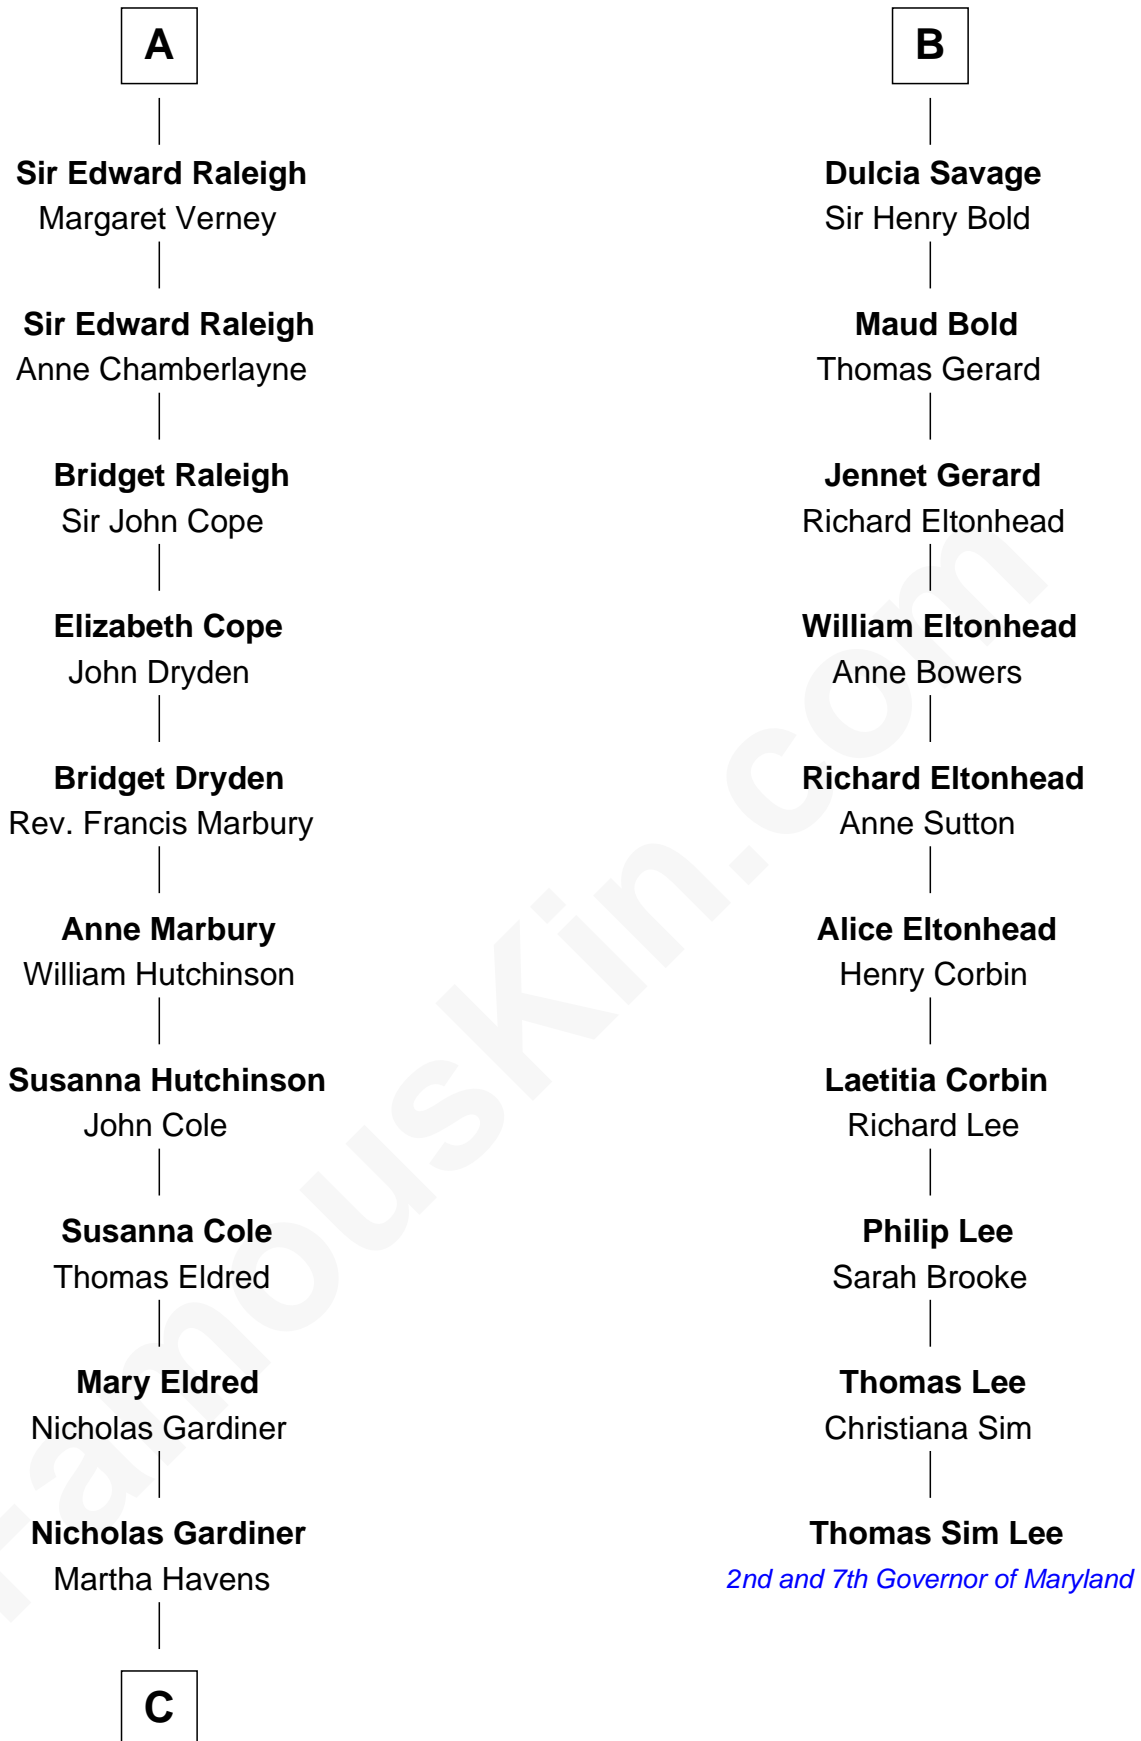

FamousKin.com

Relationship Chart of

Stephen A. Douglas

Participated in Lincoln-Douglas Debates

16th cousin 4 times removed of

Thomas Sim Lee

2nd and 7th Governor of Maryland

FamousKin.com