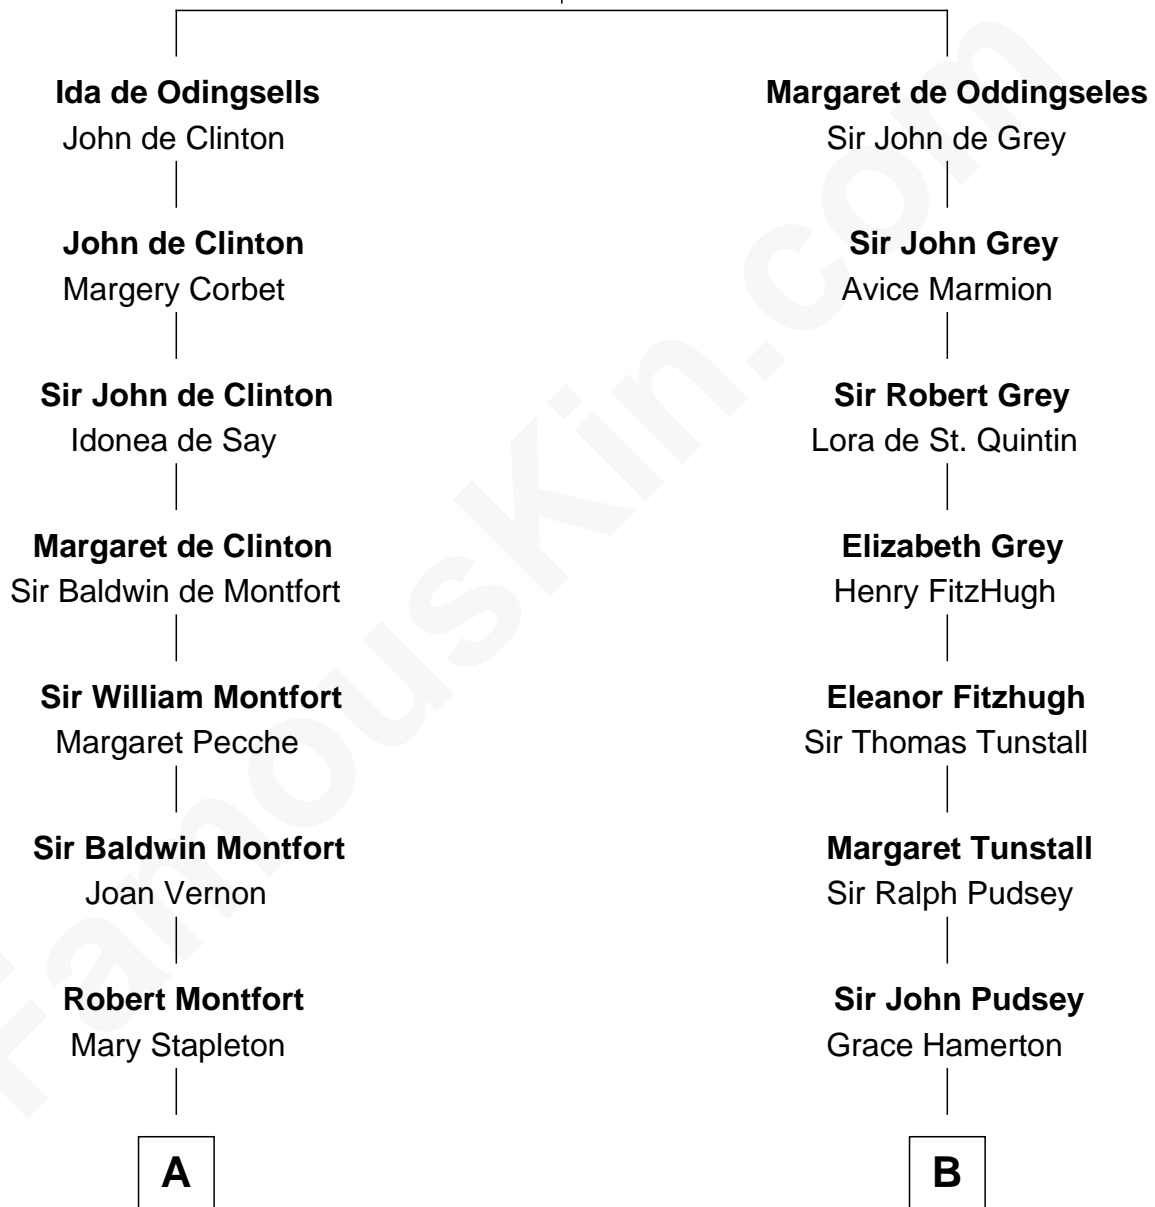

FamousKin.com

Relationship Chart of

Stephen A. Douglas

Participated in Lincoln-Douglas Debates

18th cousin 1 time removed of

Thomas Sim Lee

2nd and 7th Governor of Maryland

William de Odingsells

Ela FitzWalter

FamousKin.com