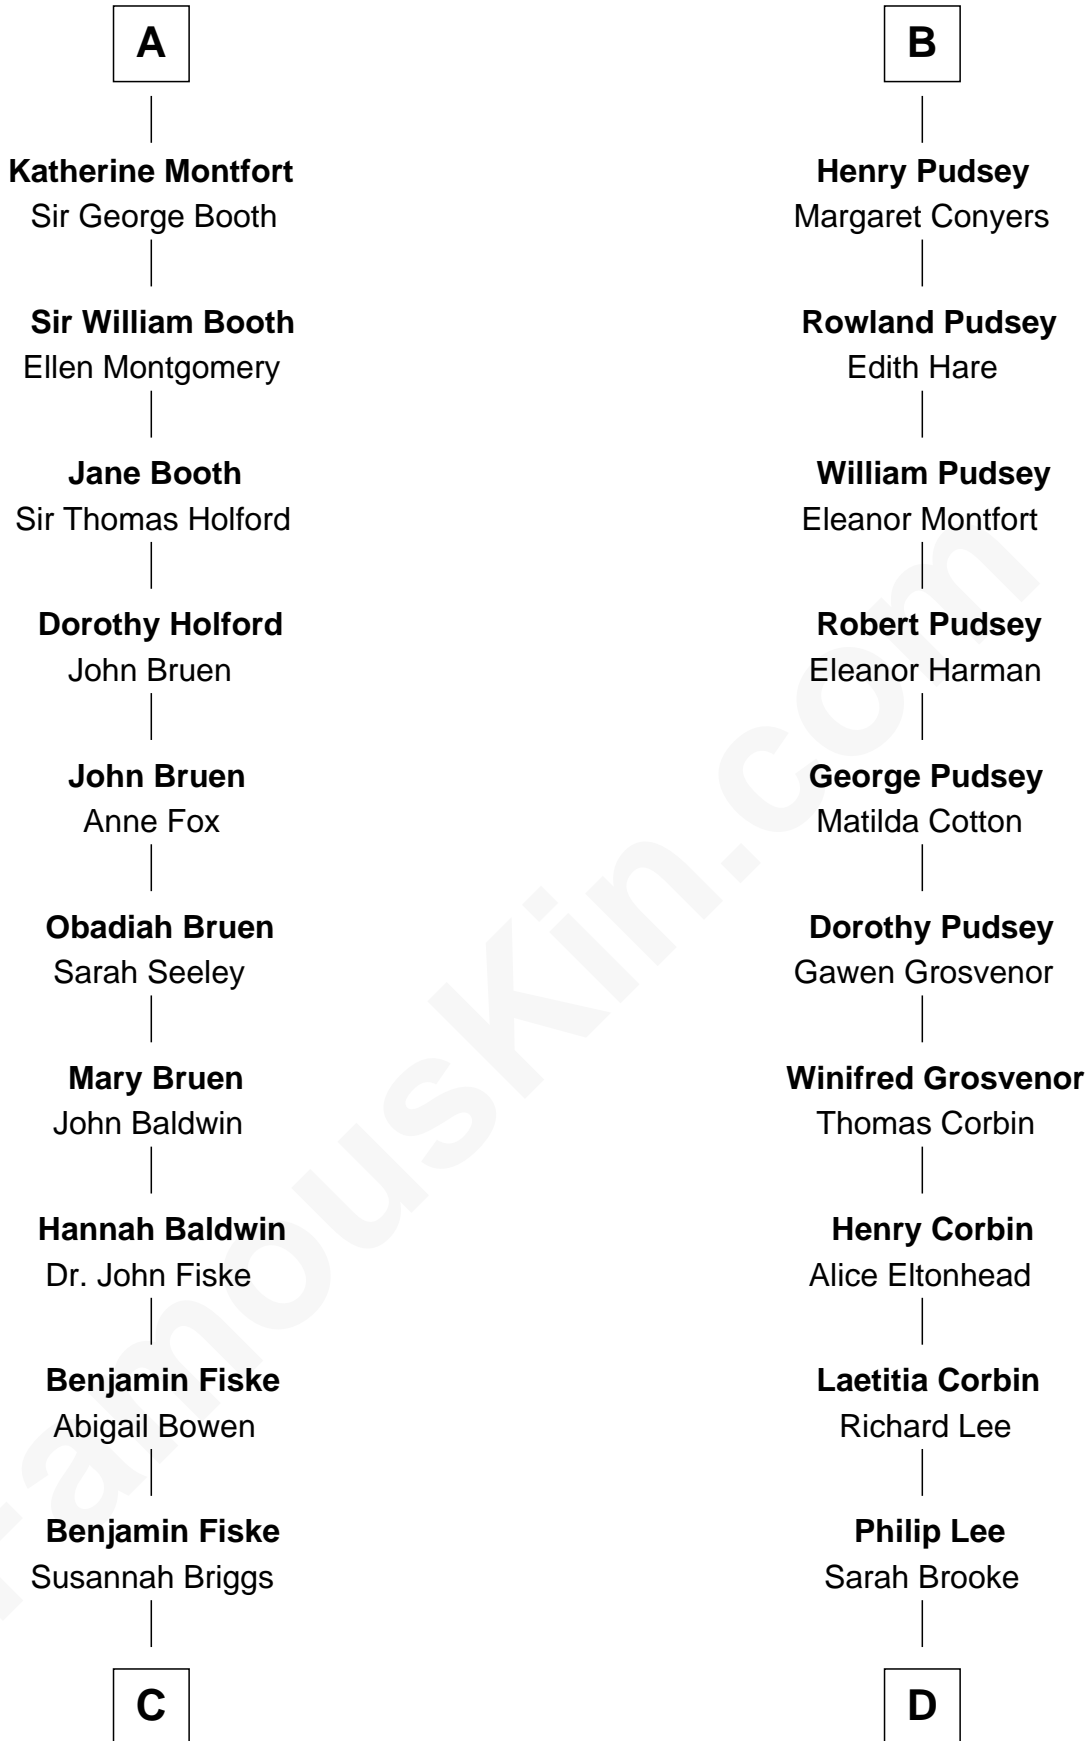

FamousKin.com

Relationship Chart of

Stephen A. Douglas

Participated in Lincoln-Douglas Debates

18th cousin 1 time removed of

Thomas Sim Lee

2nd and 7th Governor of Maryland

William de Odingsells

Ela FitzWalter

FamousKin.com