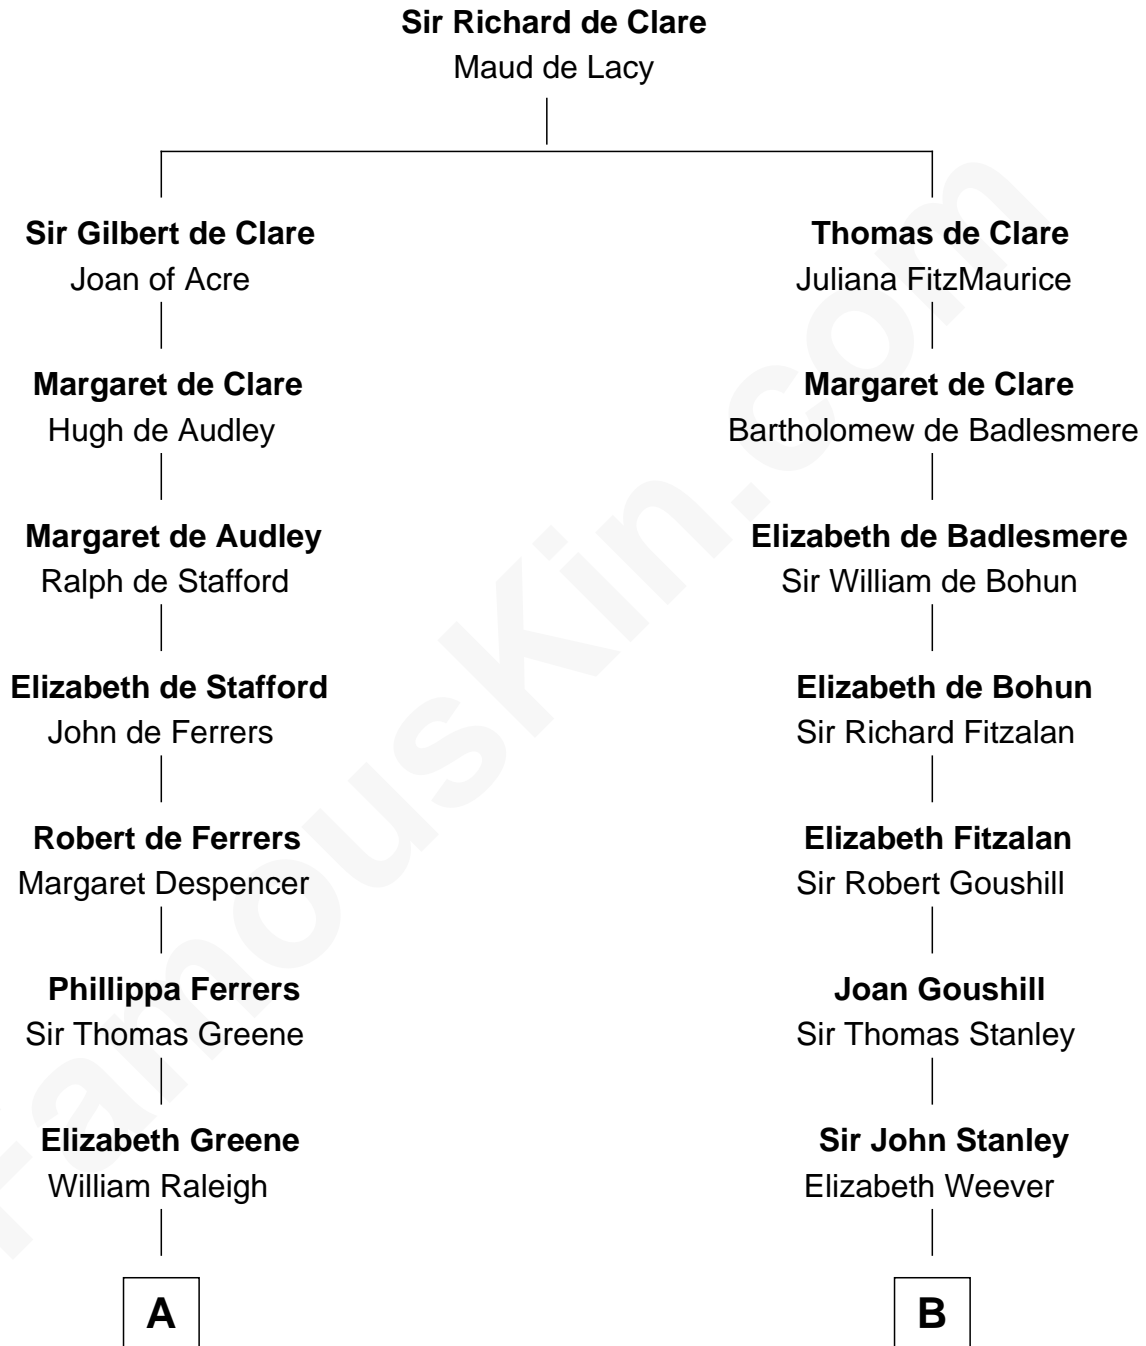

FamousKin.com

Relationship Chart of

Stephen A. Douglas

Participated in Lincoln-Douglas Debates

17th cousin 3 times removed of

Edward Lloyd V

13th Governor of Maryland

FamousKin.com