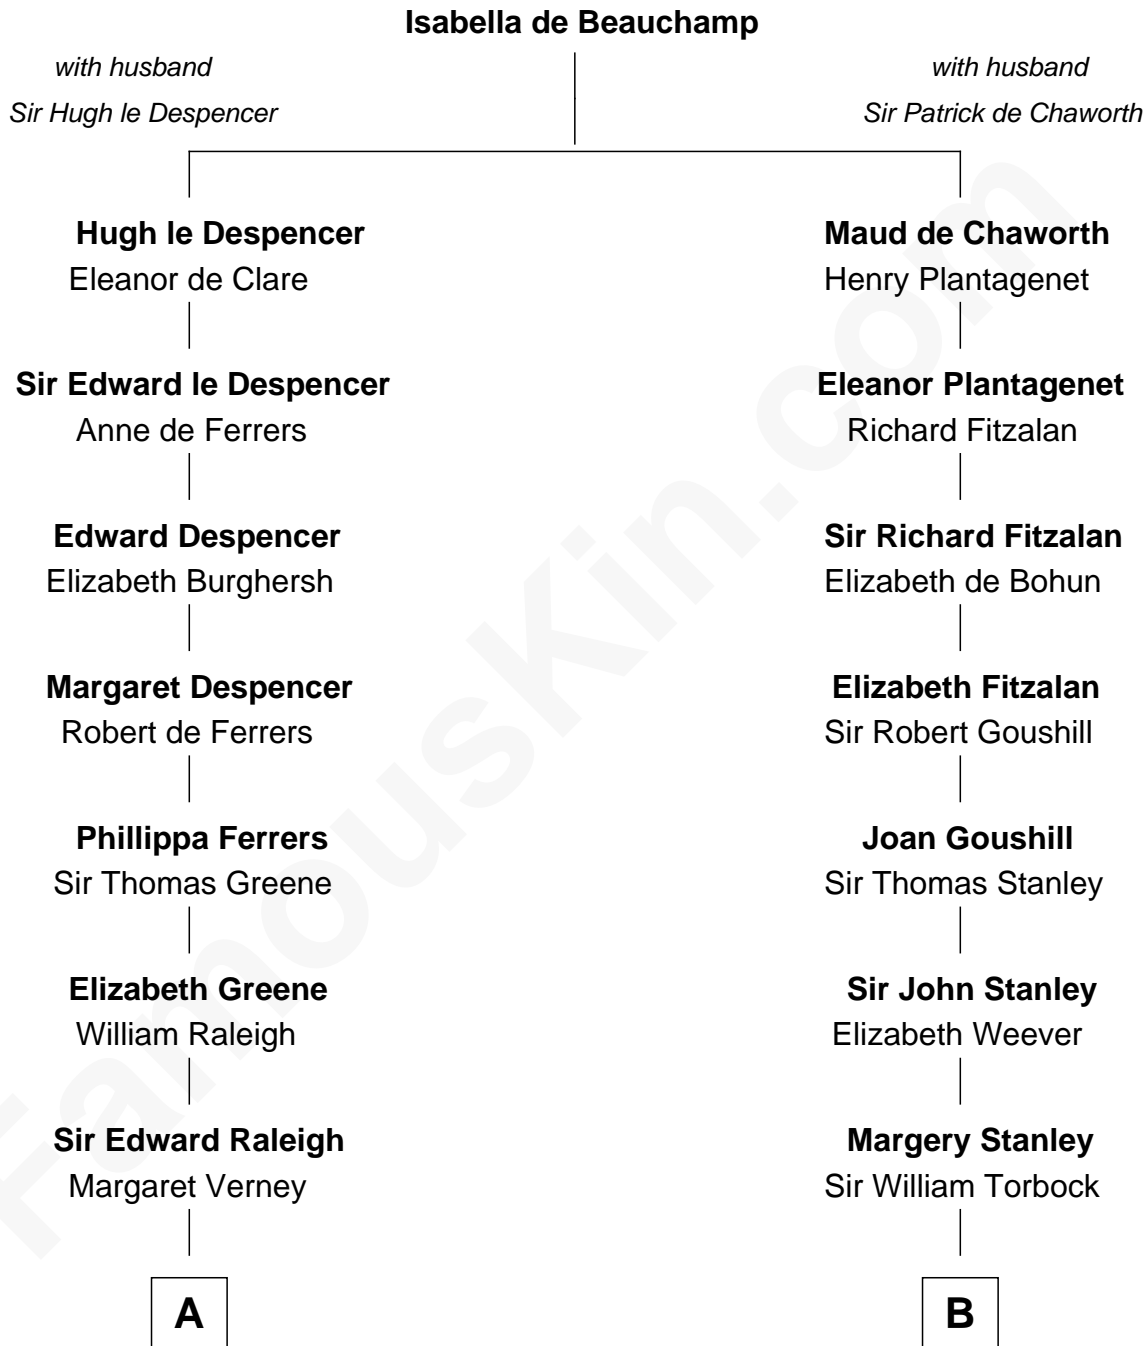

FamousKin.com

Relationship Chart of

Stephen A. Douglas

Participated in Lincoln-Douglas Debates

18th cousin 1 time removed of

Henry Lloyd

40th Governor of Maryland

FamousKin.com