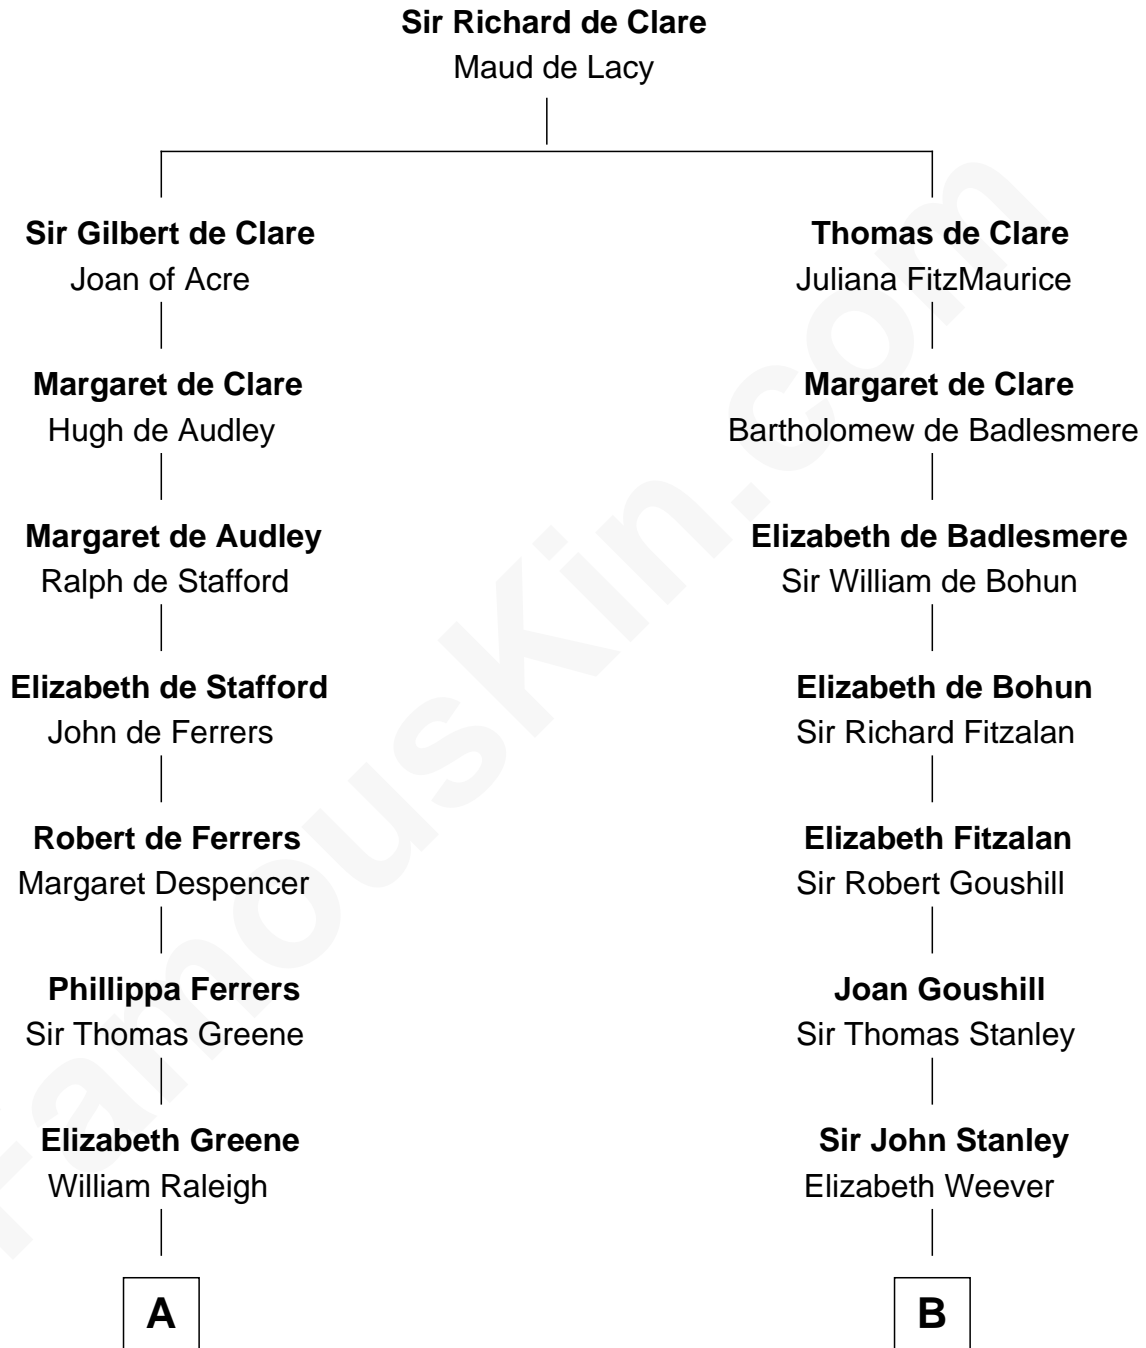

FamousKin.com

Relationship Chart of

Stephen A. Douglas

Participated in Lincoln-Douglas Debates

19th cousin 1 time removed of

Henry Lloyd

40th Governor of Maryland

FamousKin.com