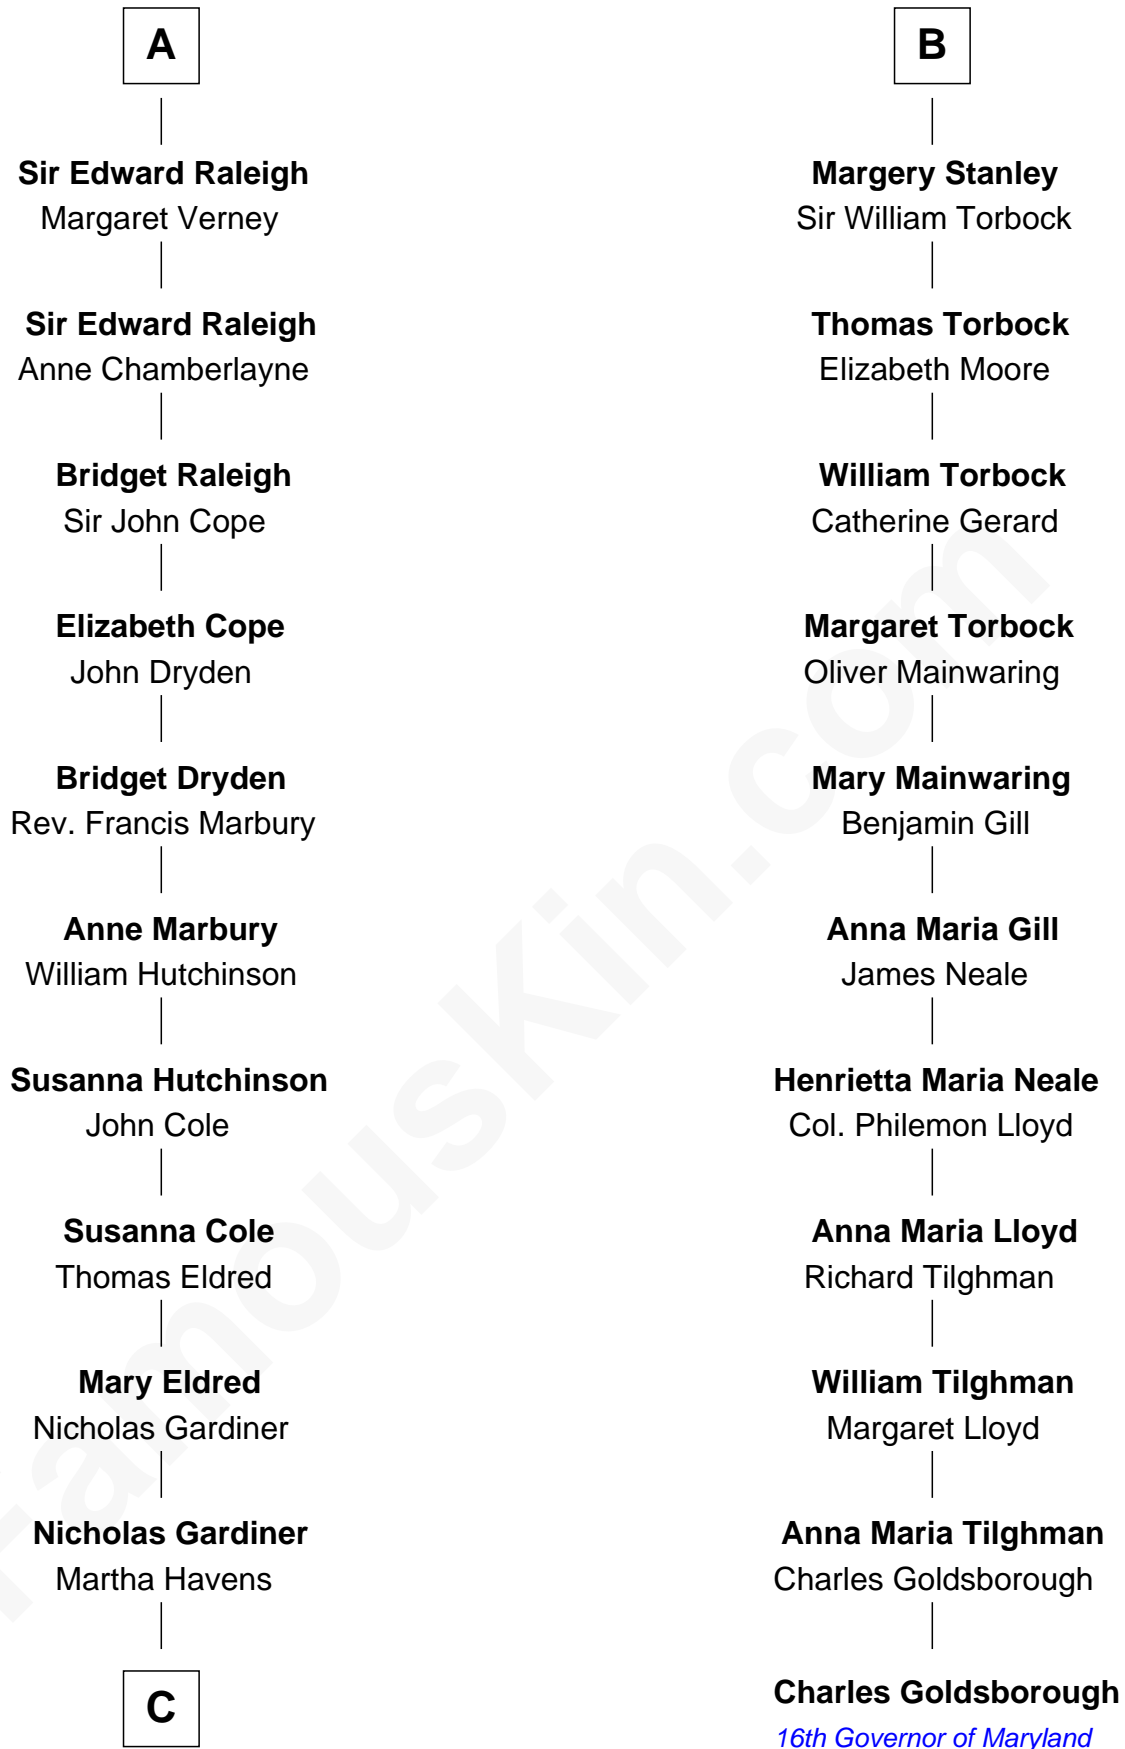

FamousKin.com

Relationship Chart of

Stephen A. Douglas

Participated in Lincoln-Douglas Debates

17th cousin 3 times removed of

Charles Goldsborough
16th Governor of Maryland

FamousKin.com