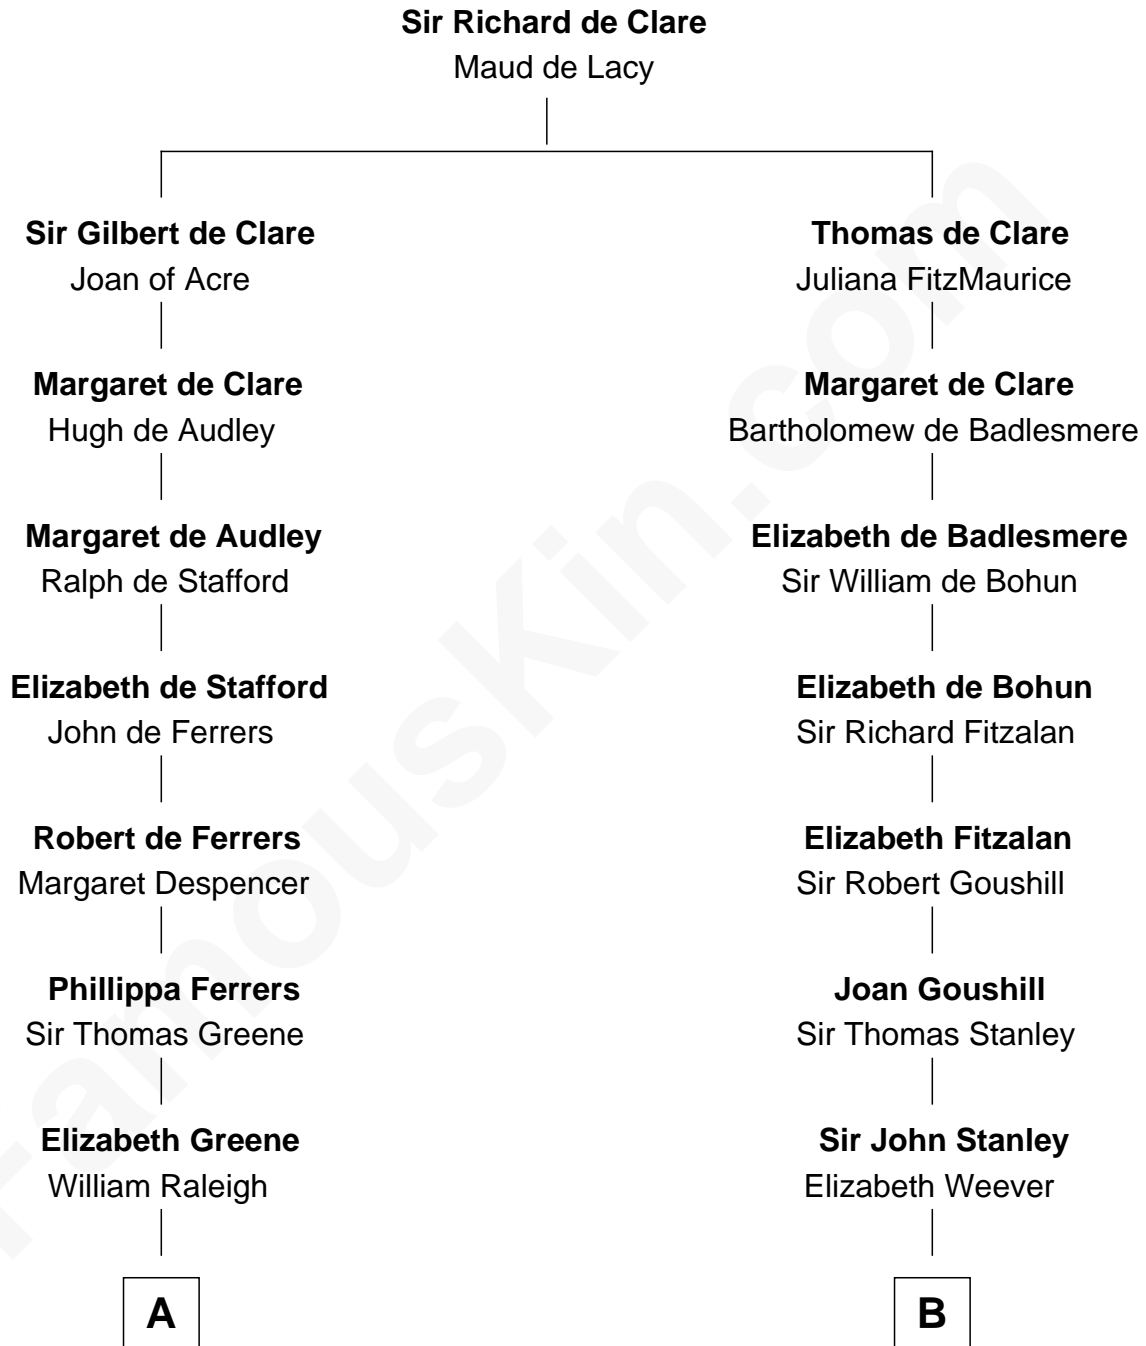

FamousKin.com

Relationship Chart of

Stephen A. Douglas

Participated in Lincoln-Douglas Debates

17th cousin 3 times removed of

Charles Goldsborough
16th Governor of Maryland

FamousKin.com