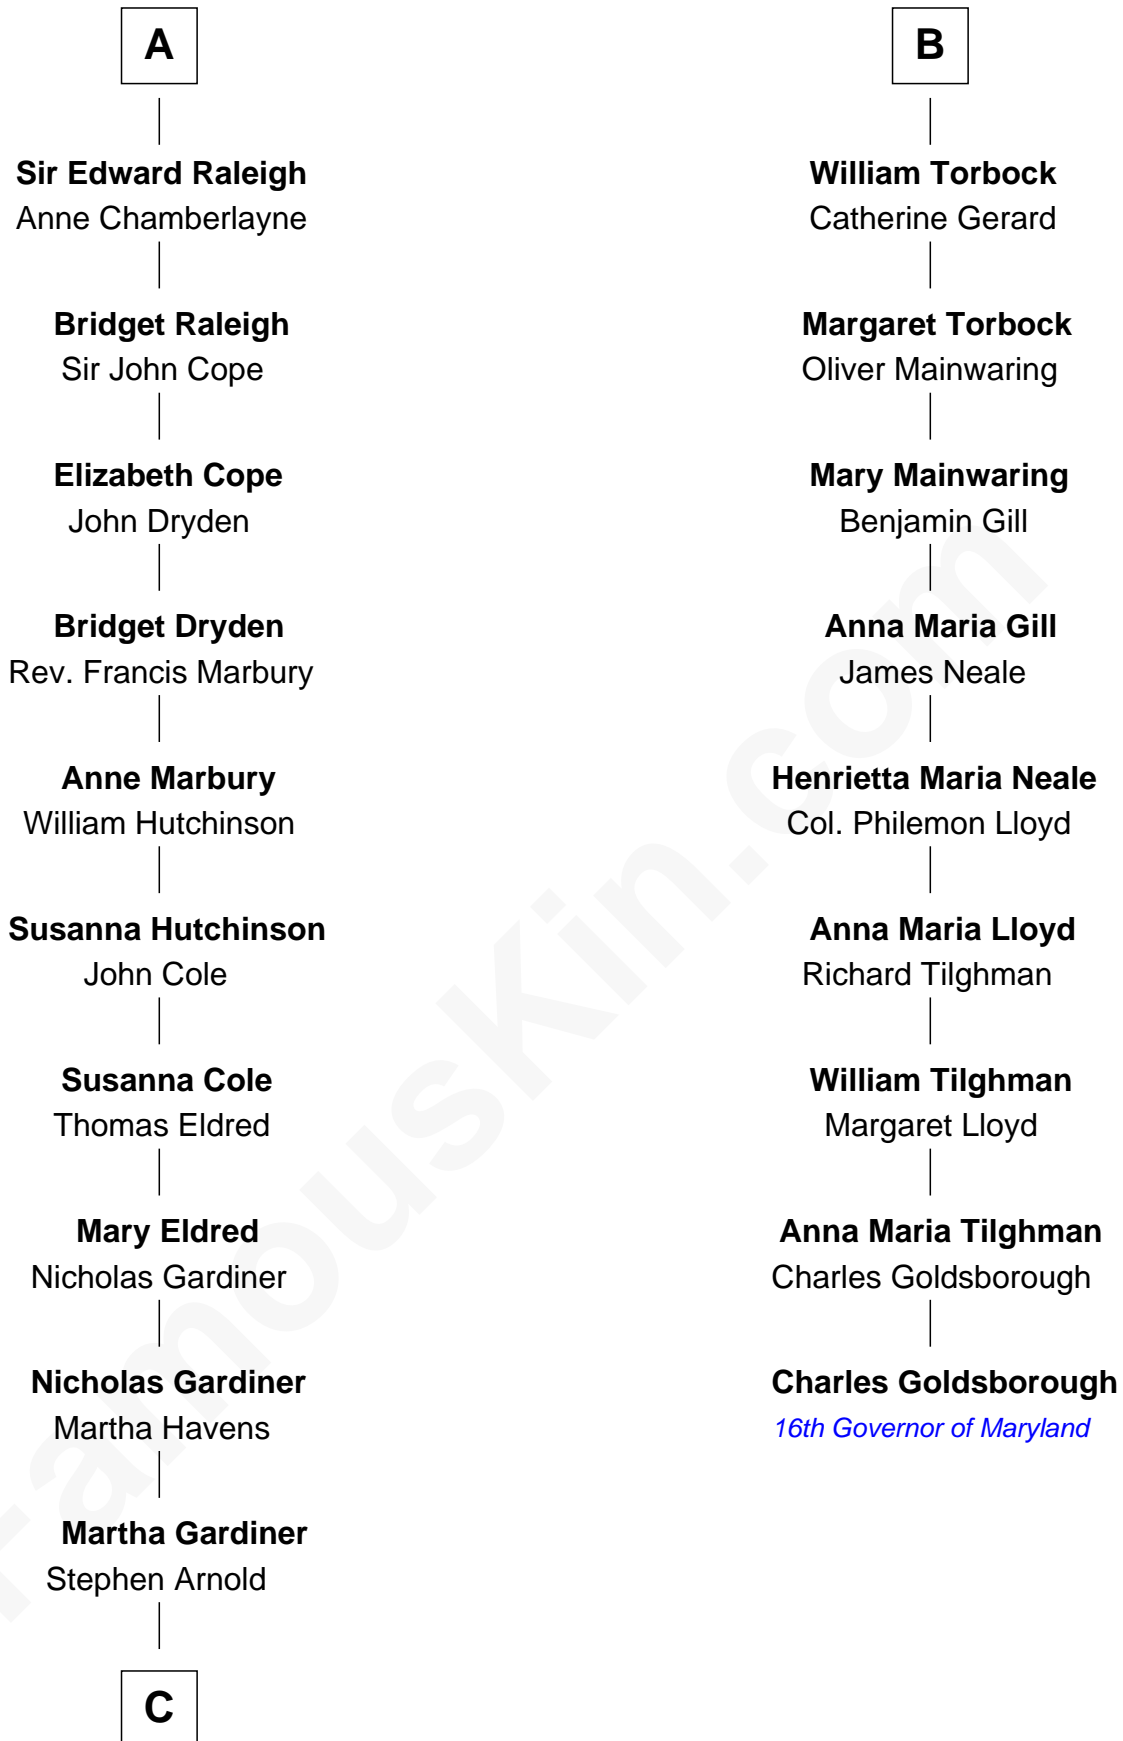

FamousKin.com

Relationship Chart of

Stephen A. Douglas

Participated in Lincoln-Douglas Debates

15th cousin 4 times removed of

Charles Goldsborough

16th Governor of Maryland

Humphrey de Bohun
Elizabeth Plantagenet

Eleanor de Bohun
Sir James le Boteler

Pernel le Boteler
Sir Gilbert Talbot

Sir Richard Talbot
Ankaret le Strange

Mary Talbot
Sir Thomas Greene

Sir Thomas Greene
Phillippa Ferrers

Elizabeth Greene
William Raleigh

Sir Edward Raleigh
Margaret Verney

A

Sir William de Bohun
Elizabeth de Badlesmere

Elizabeth de Bohun
Sir Richard Fitzalan

Elizabeth Fitzalan
Sir Robert Goushill

Joan Goushill
Sir Thomas Stanley

Sir John Stanley
Elizabeth Weever

Margery Stanley
Sir William Torbock

Thomas Torbock
Elizabeth Moore

B

C

Martha Arnold
Benajah Douglass

Dr. Stephen Arnold Douglass
Sarah Fiske

Stephen A. Douglas
The Lincoln-Douglas Debates

FamousKin.com