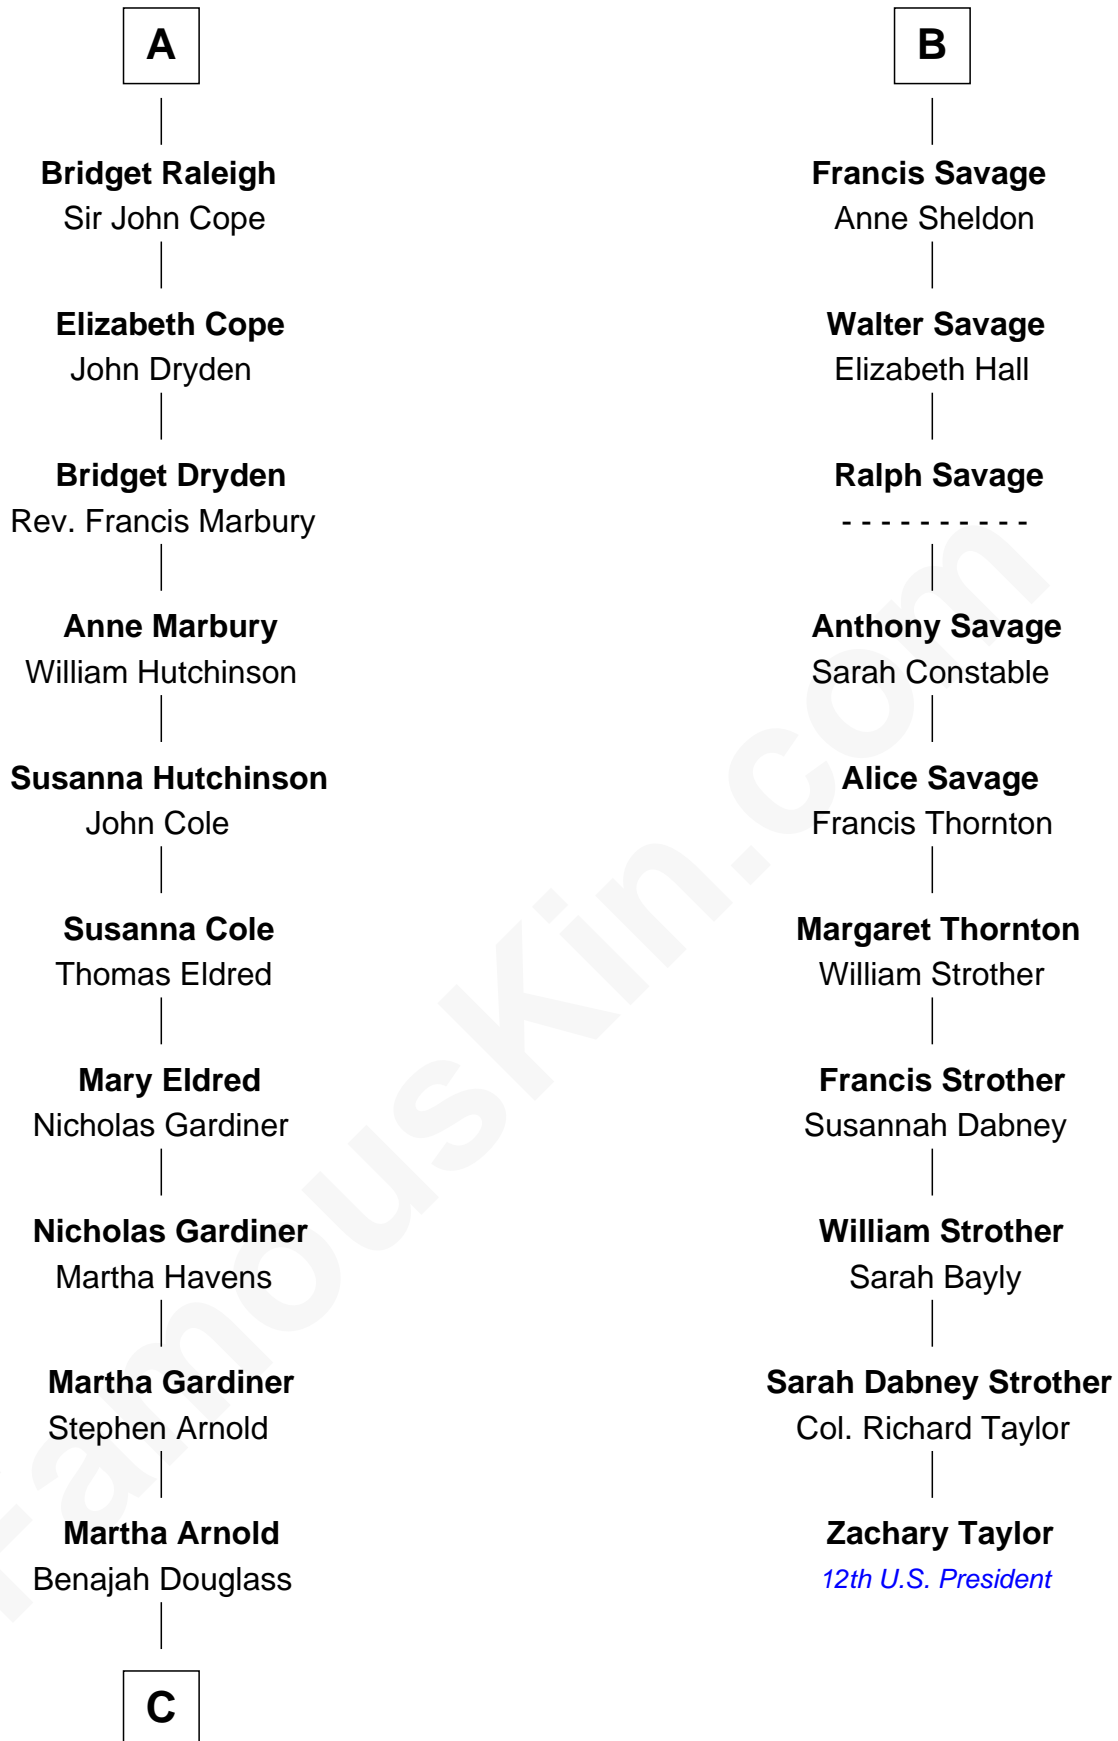

## Relationship Chart of

### Stephen A. Douglas

*Participated in Lincoln-Douglas Debates*

16th cousin 2 times removed of

**Zachary Taylor**  
*12th U.S. President*

**Edmund Fitzalan**  
Alice de Warenne

C

Dr. Stephen Arnold Douglass