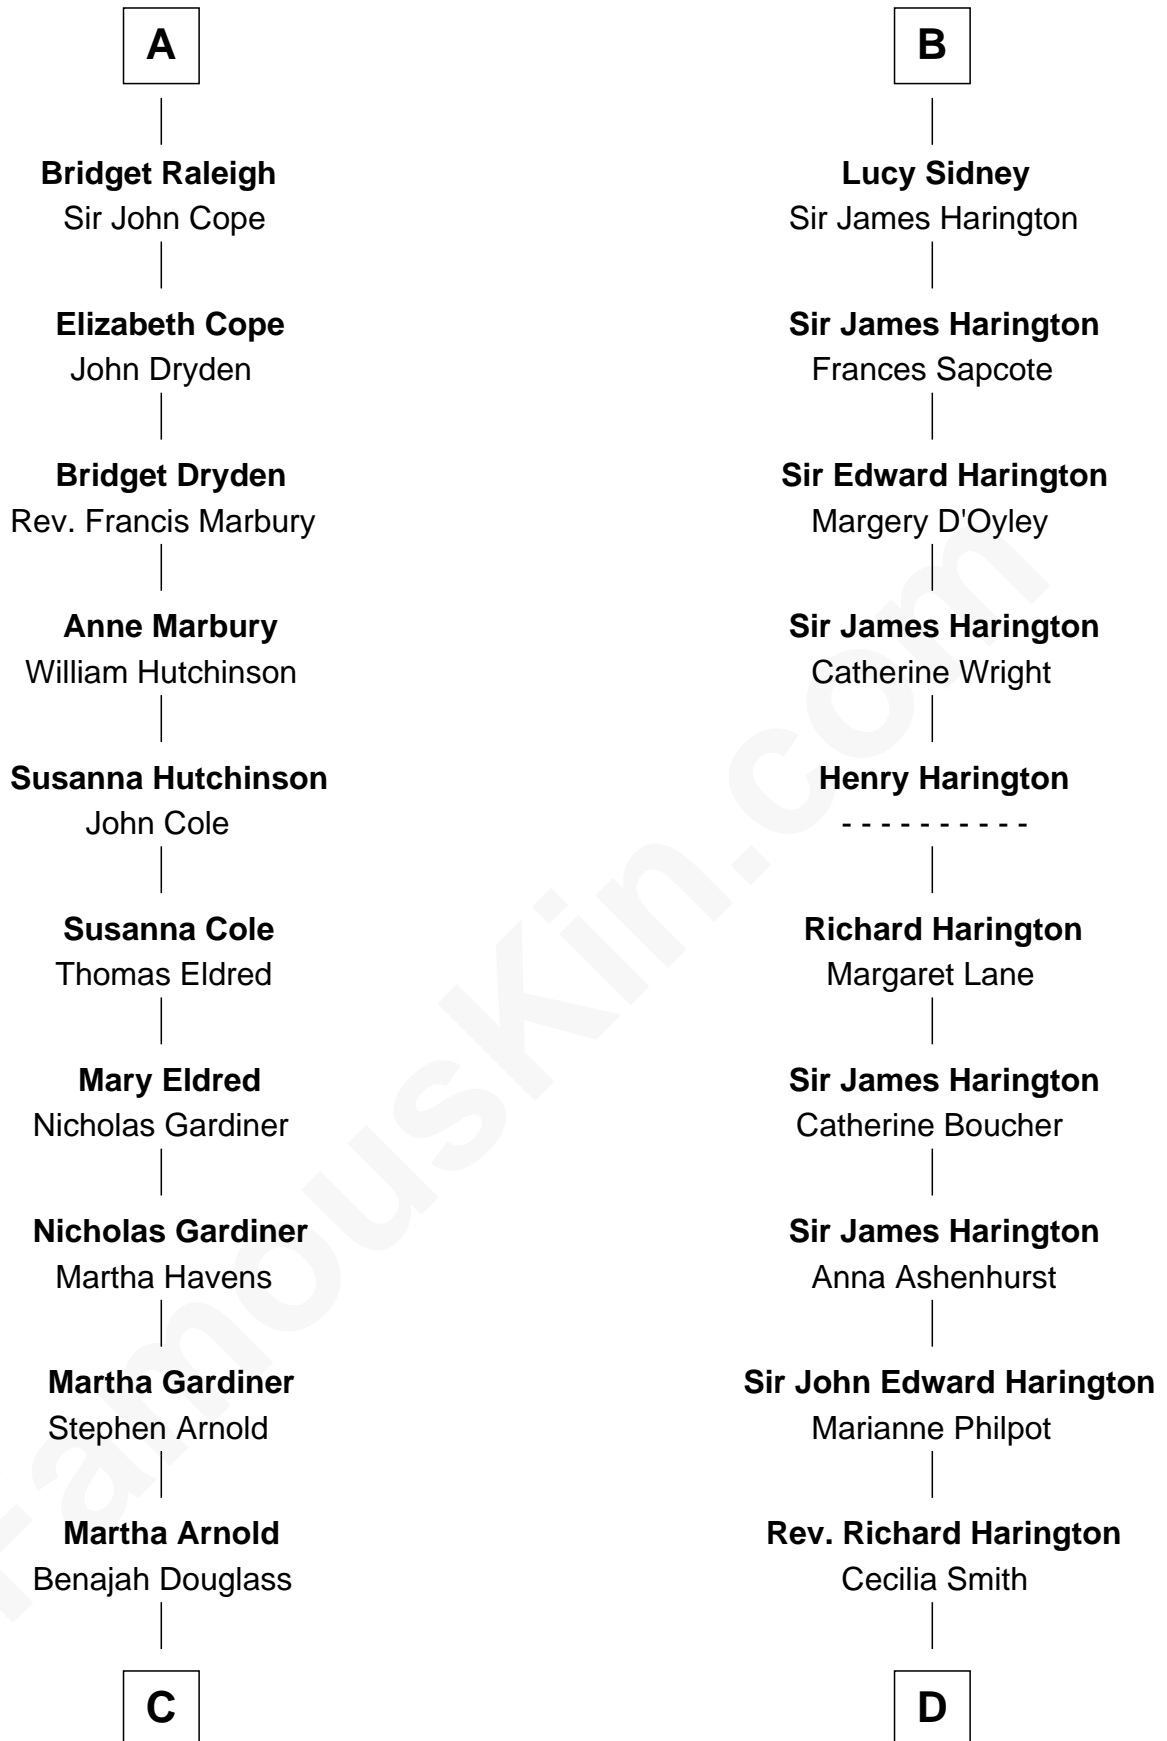

FamousKin.com

Relationship Chart of

Stephen A. Douglas

Participated in Lincoln-Douglas Debates

18th cousin 3 times removed of

Kit Harington

TV Actor - "Game of Thrones"

Edmund Fitzalan

Alice de Warenne

C

Dr. Stephen Arnold Douglass

Sarah Fiske

Stephen A. Douglas

The Lincoln-Douglas Debates

D

Sir Richard Harington