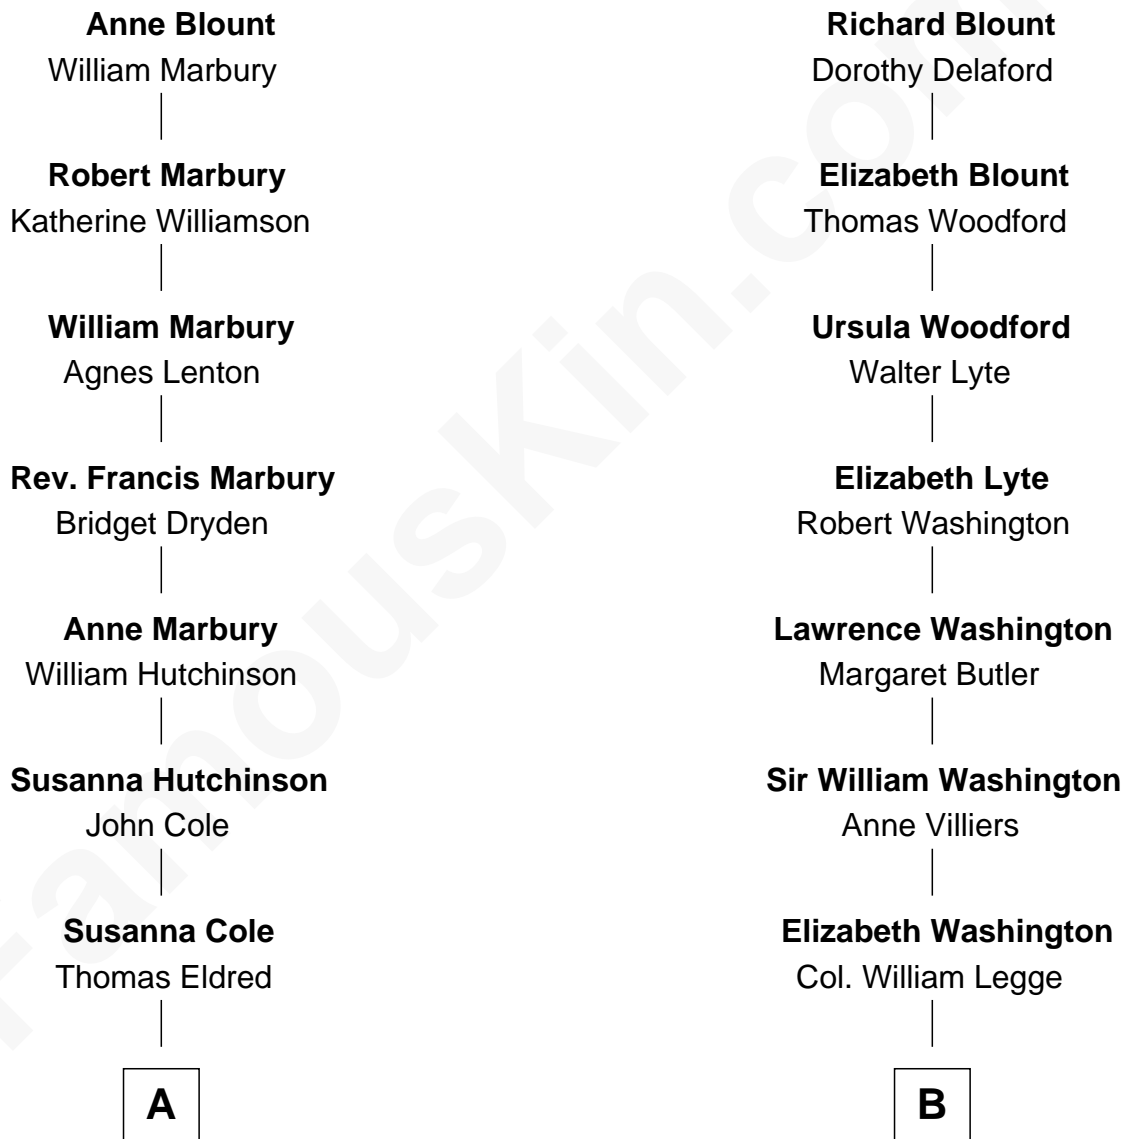

FamousKin.com

Relationship Chart of

Stephen A. Douglas

Participated in Lincoln-Douglas Debates

12th cousin 5 times removed of

Kit Harington

TV Actor - "Game of Thrones"

Sir Thomas Blount

with wife
Agnes Hawley

with wife
Catherine Clifton

Kit Harington photo by [Gage Skidmore](#) (CC BY-SA 2.0)