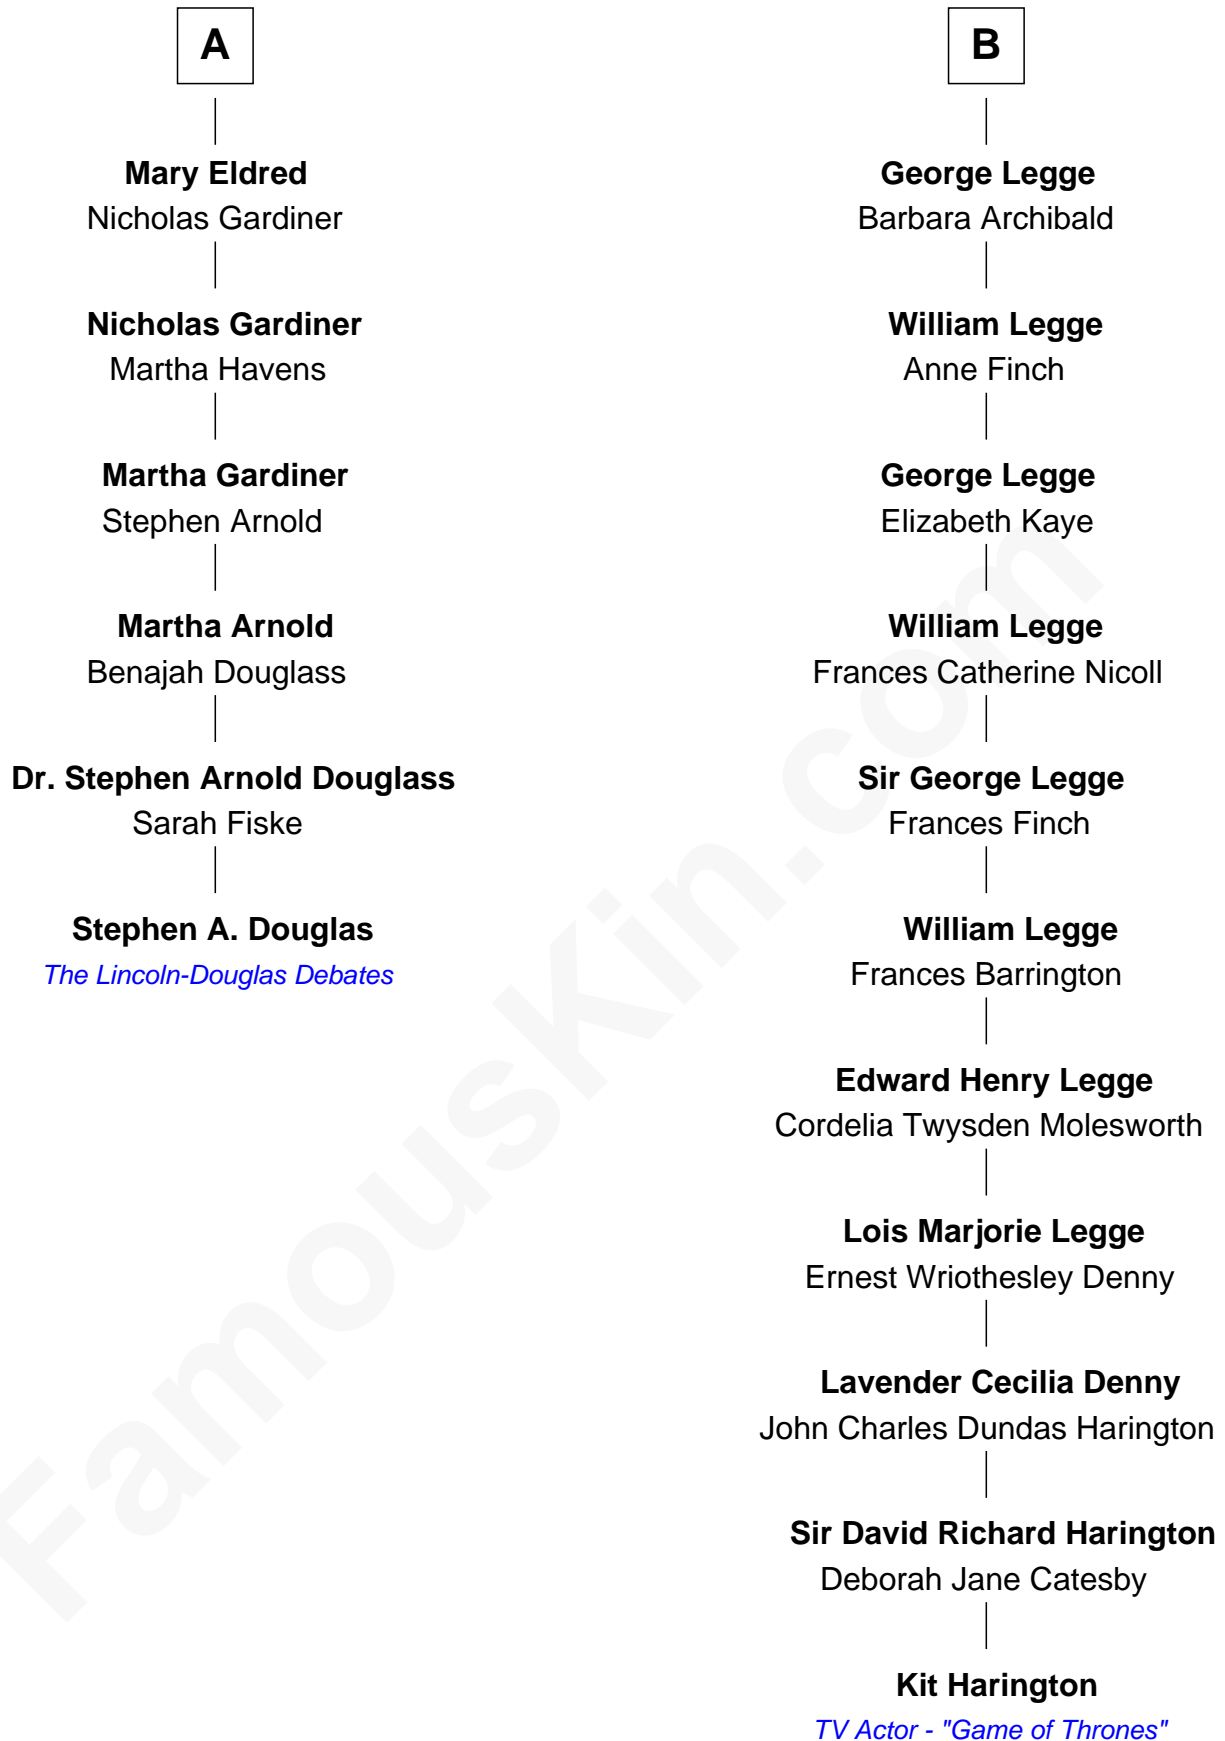

FamousKin.com

Relationship Chart of

Stephen A. Douglas

Participated in Lincoln-Douglas Debates

12th cousin 5 times removed of

Kit Harington

TV Actor - "Game of Thrones"

Sir Thomas Blount

with wife
Agnes Hawley

with wife
Catherine Clifton

Kit Harington photo by [Gage Skidmore](#) (CC BY-SA 2.0)