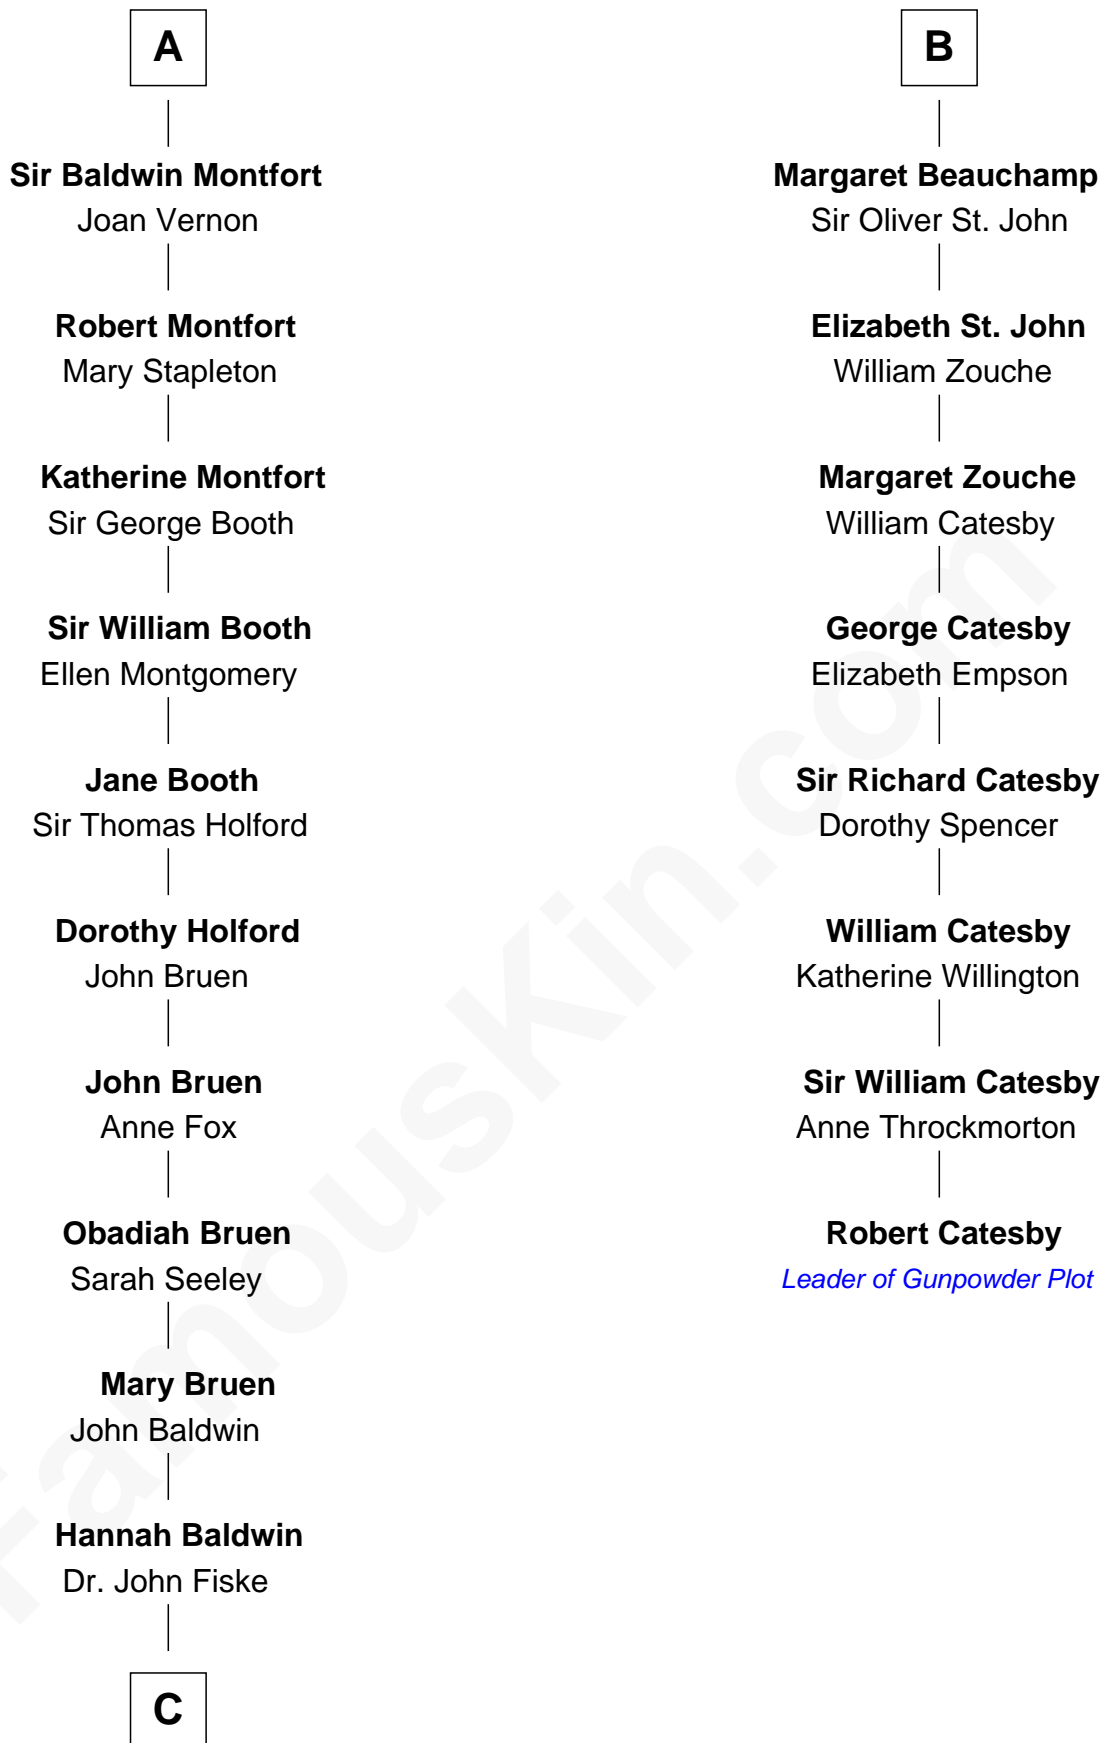

## Relationship Chart of

### Stephen A. Douglas

*Participated in Lincoln-Douglas Debates*

**14th cousin 7 times removed of**

**Robert Catesby**

*Leader of Gunpowder Plot*

**Sir Humphrey de Bohun**

Maud of Eu

FamousKin.com