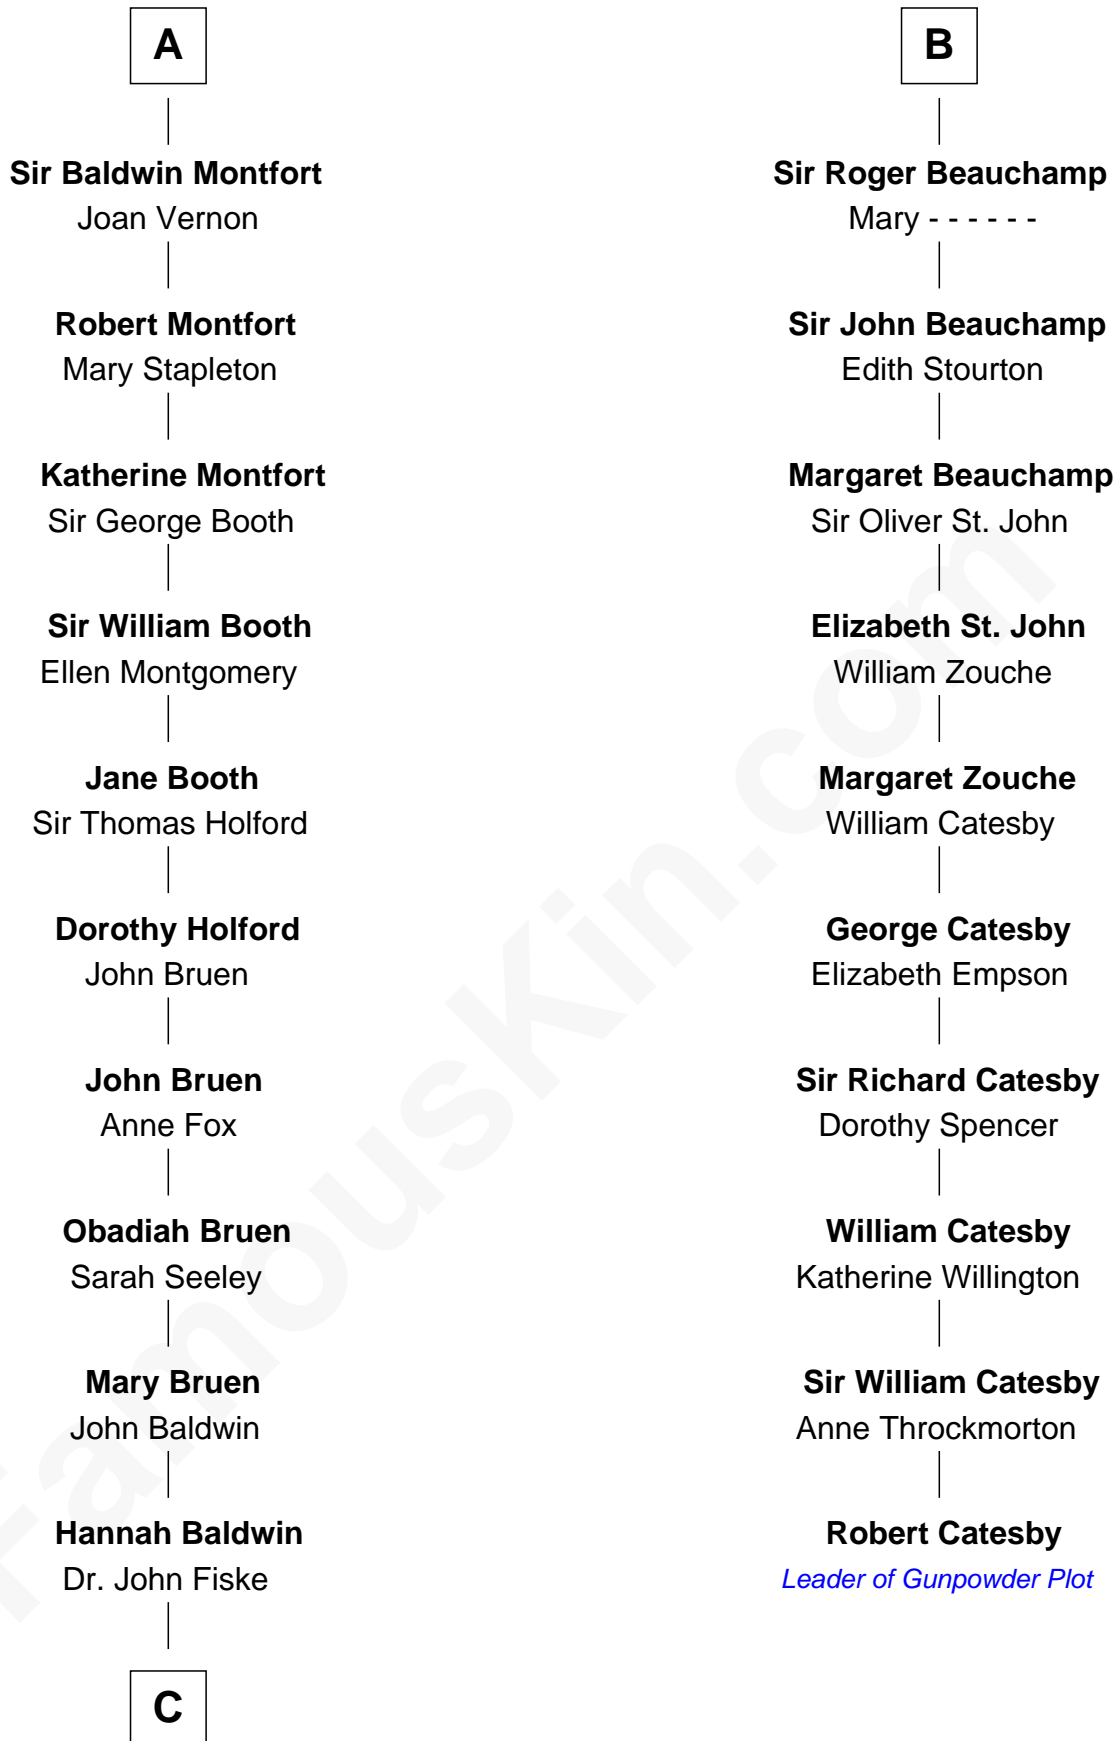

## Relationship Chart of

### Stephen A. Douglas

*Participated in Lincoln-Douglas Debates*

16th cousin 5 times removed of

**Robert Catesby**

*Leader of Gunpowder Plot*

FamousKin.com