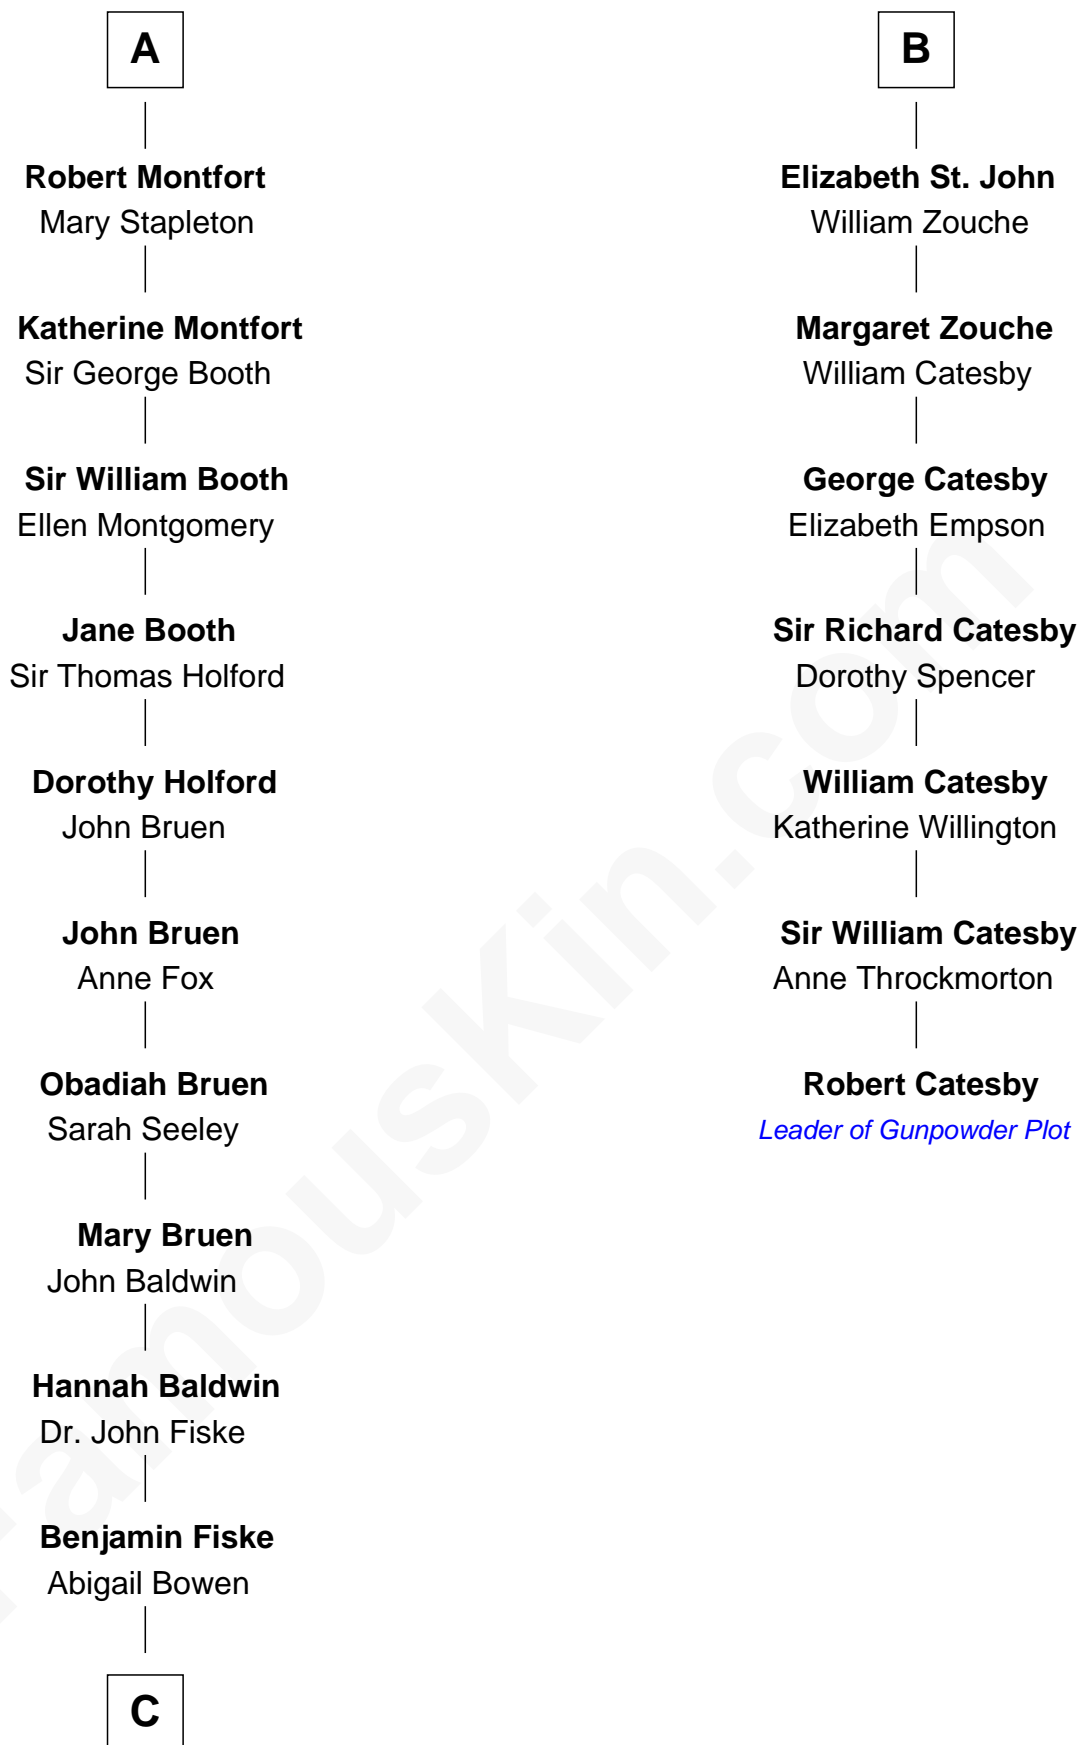

FamousKin.com

Relationship Chart of

Stephen A. Douglas

Participated in Lincoln-Douglas Debates

13th cousin 7 times removed of

Robert Catesby

Leader of Gunpowder Plot

Sir William de Beauchamp

Isabel Mauduit

William de Beauchamp

Maud FitzJohn

Guy de Beauchamp

Alice de Toeni

Maud de Beauchamp

Sir Geoffrey de Say

Idonea de Say

Sir Walter de Beauchamp

Alice de Tony

Roger de Beauchamp

Sir Roger de Beauchamp

Sibyl de Pateshulle

Sir Roger de Beauchamp

Joan de Clopton

Sir Roger Beauchamp

Mary - - - - -

Sir John Beauchamp

Edith Stourton

Margaret Beauchamp

Sir Oliver St. John

B

FamousKin.com