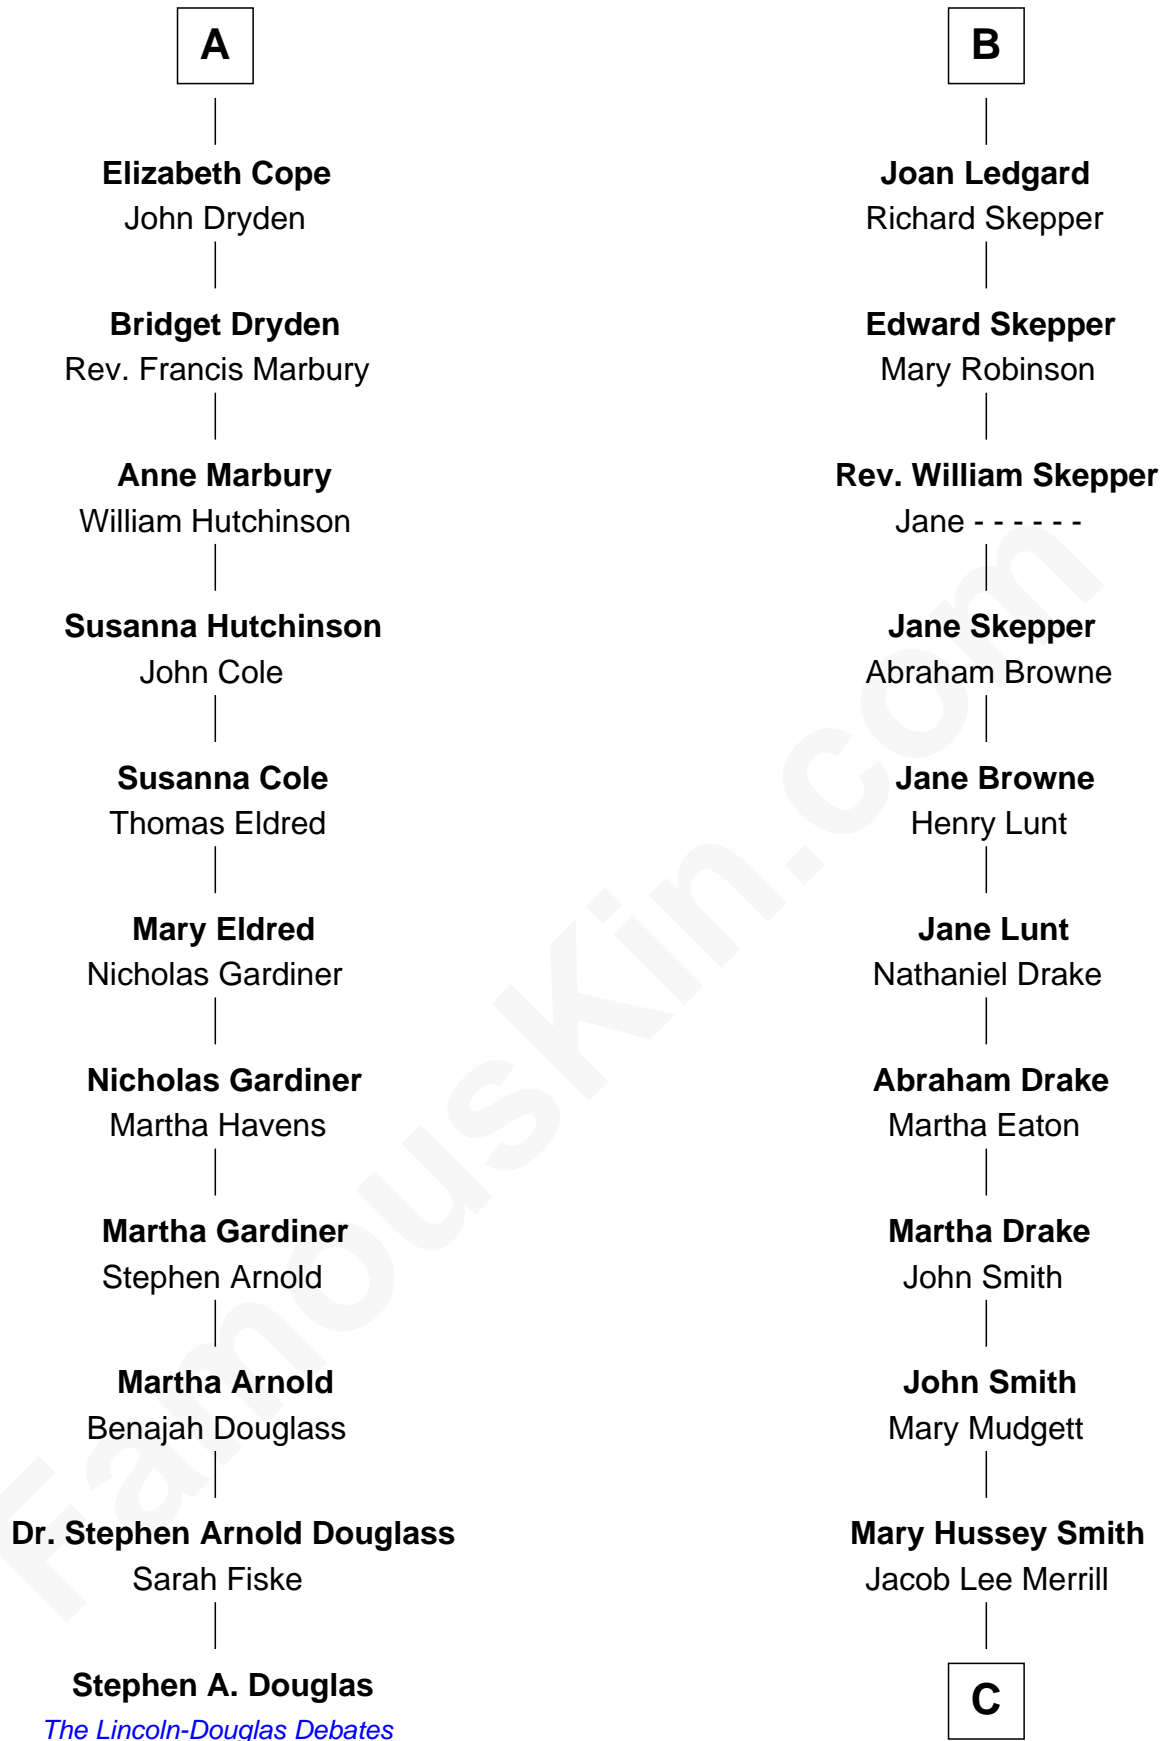

FamousKin.com

Relationship Chart of

Stephen A. Douglas

Participated in Lincoln-Douglas Debates

17th cousin 4 times removed of

Meghan Markle

Duchess of Sussex, TV Actress

C

George David Merrill

Mary Bird

Gertrude May Merrill

Fred George Sanders

Doris Mary Rita Sanders

Gordon Arnold Markle

Thomas Wayne Markle

Doria Loyce Ragland