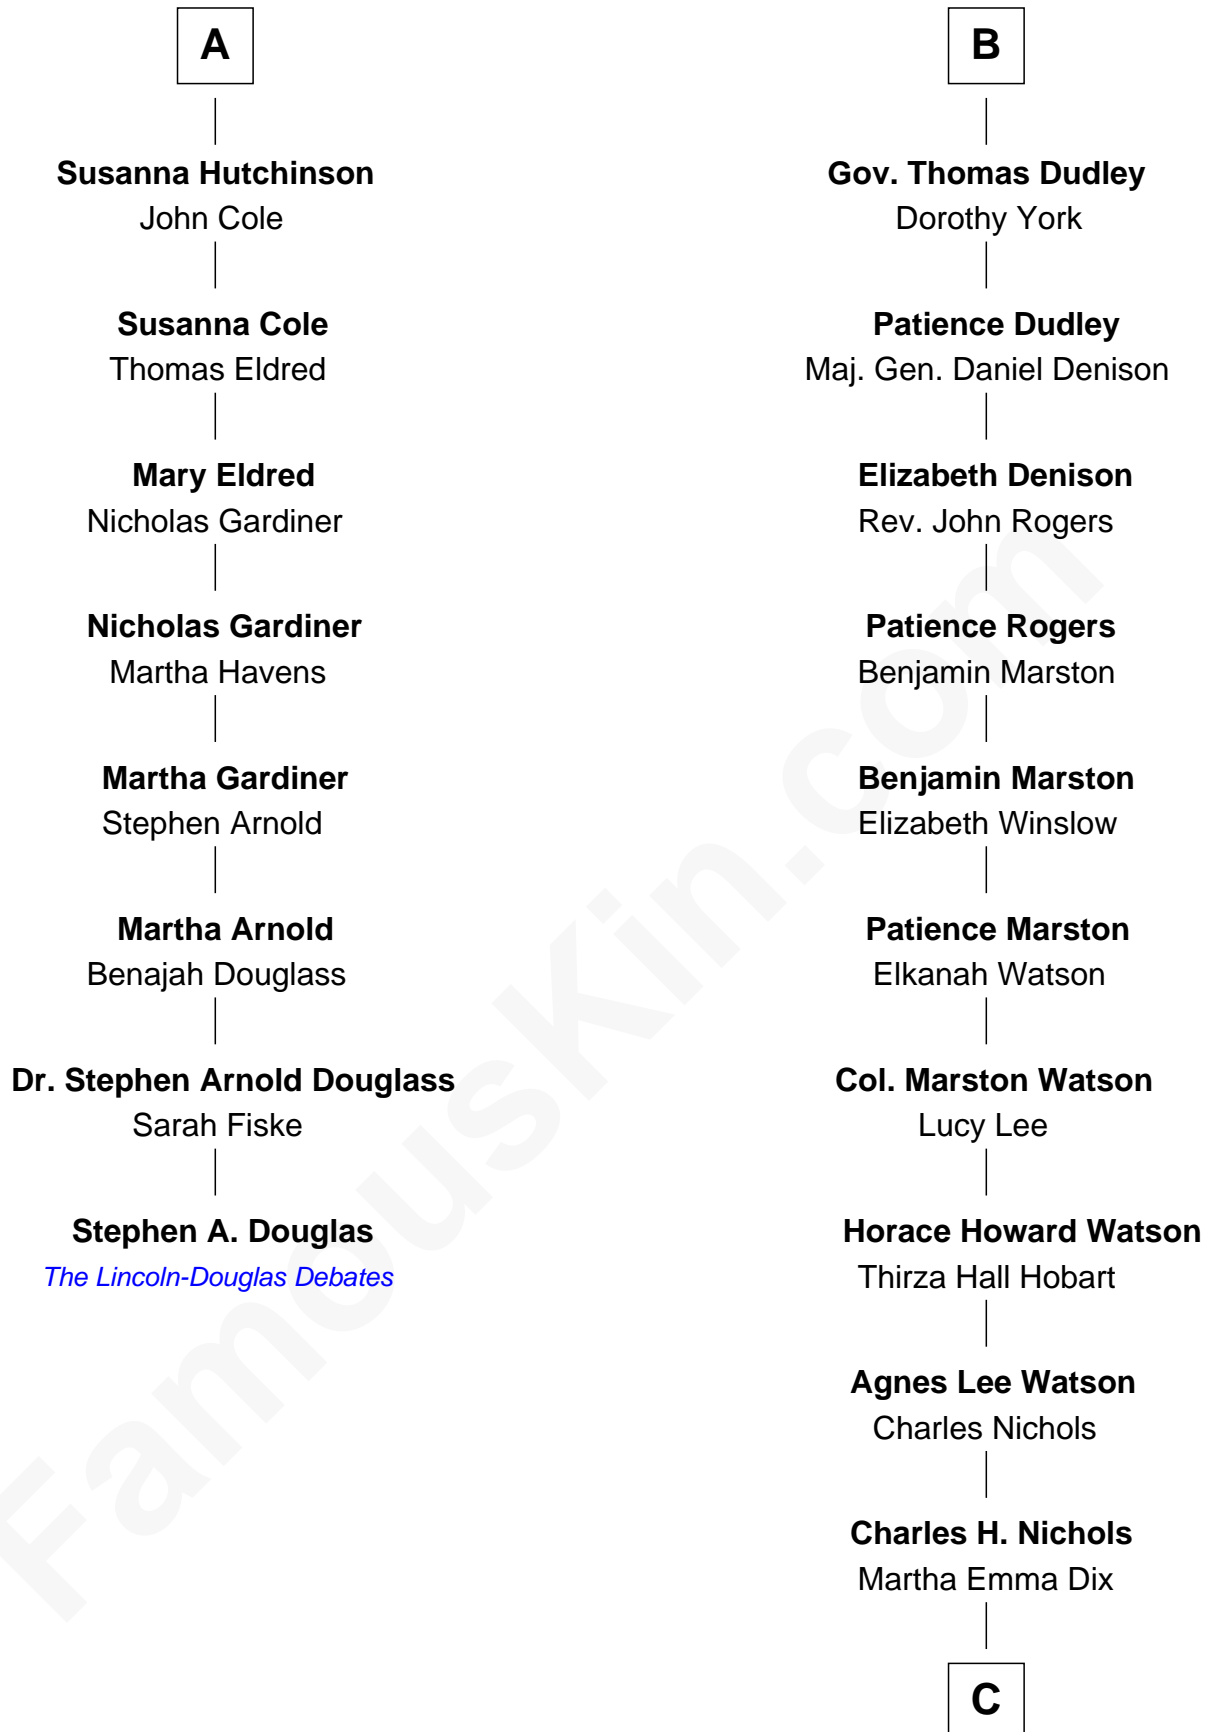

FamousKin.com

Relationship Chart of

Stephen A. Douglas

Participated in Lincoln-Douglas Debates

14th cousin 6 times removed of

John Cena

Movie Actor and WWE Pro Wrestler

Sir Walter Blount

Sancha de Ayala

Sir Thomas Blount

Margaret de Gresley

Sir Thomas Blount

Agnes Hawley

Anne Blount

William Marbury

Robert Marbury

Sir John Sutton

Cecily Grey

Sir Henry Dudley

----- Ashton

Probable

Roger Dudley

Susanna Thorne

B