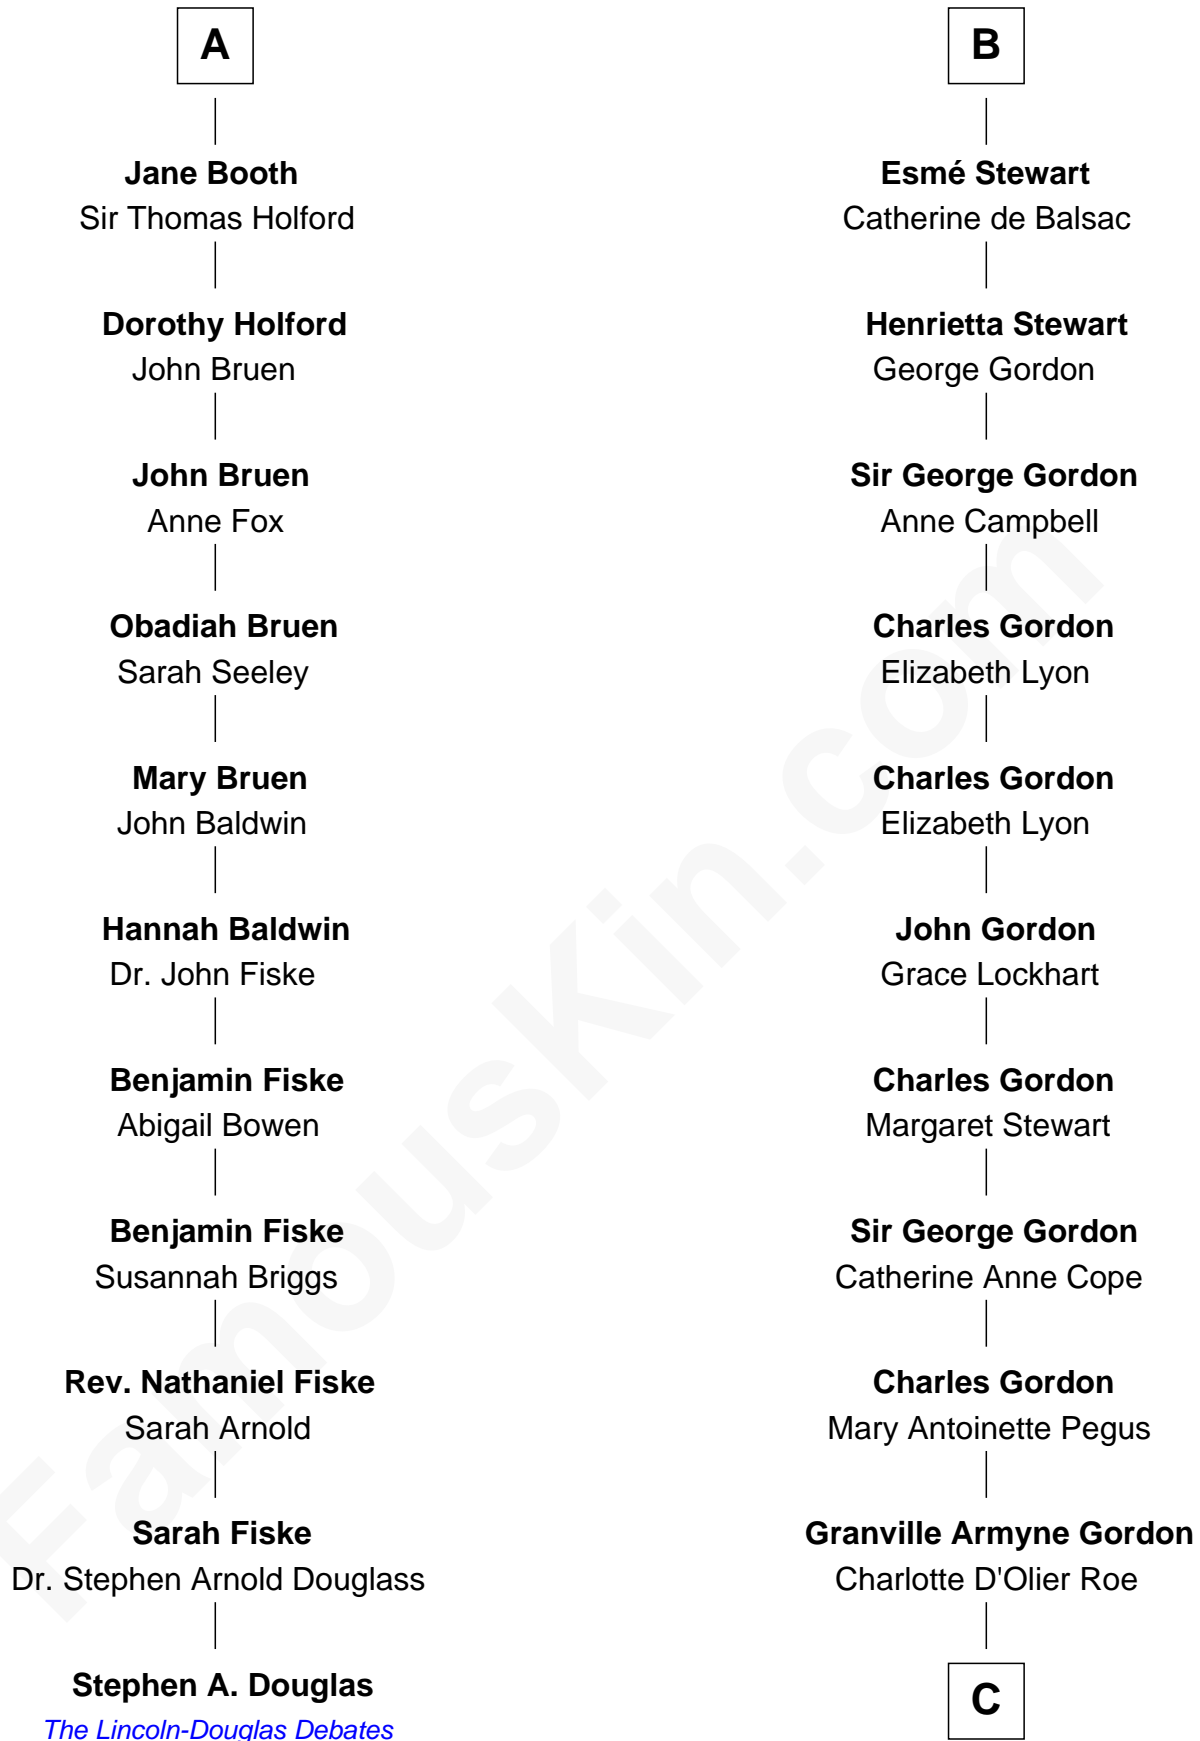

FamousKin.com

Relationship Chart of

Stephen A. Douglas

Participated in Lincoln-Douglas Debates

17th cousin 4 times removed of

Cara Delevingne

Fashion Model and Movie Actress

Sir Robert de Holland

Maude la Zouche

C

Armyne Evelyne Gordon

Sir Lionel Lawson Faudel-Phillips

Anne Margaret Faudel-Phillips

John Vincent Sheffield

Jane Armyne Sheffield

Sir Jocelyn Edward Greville Stevens