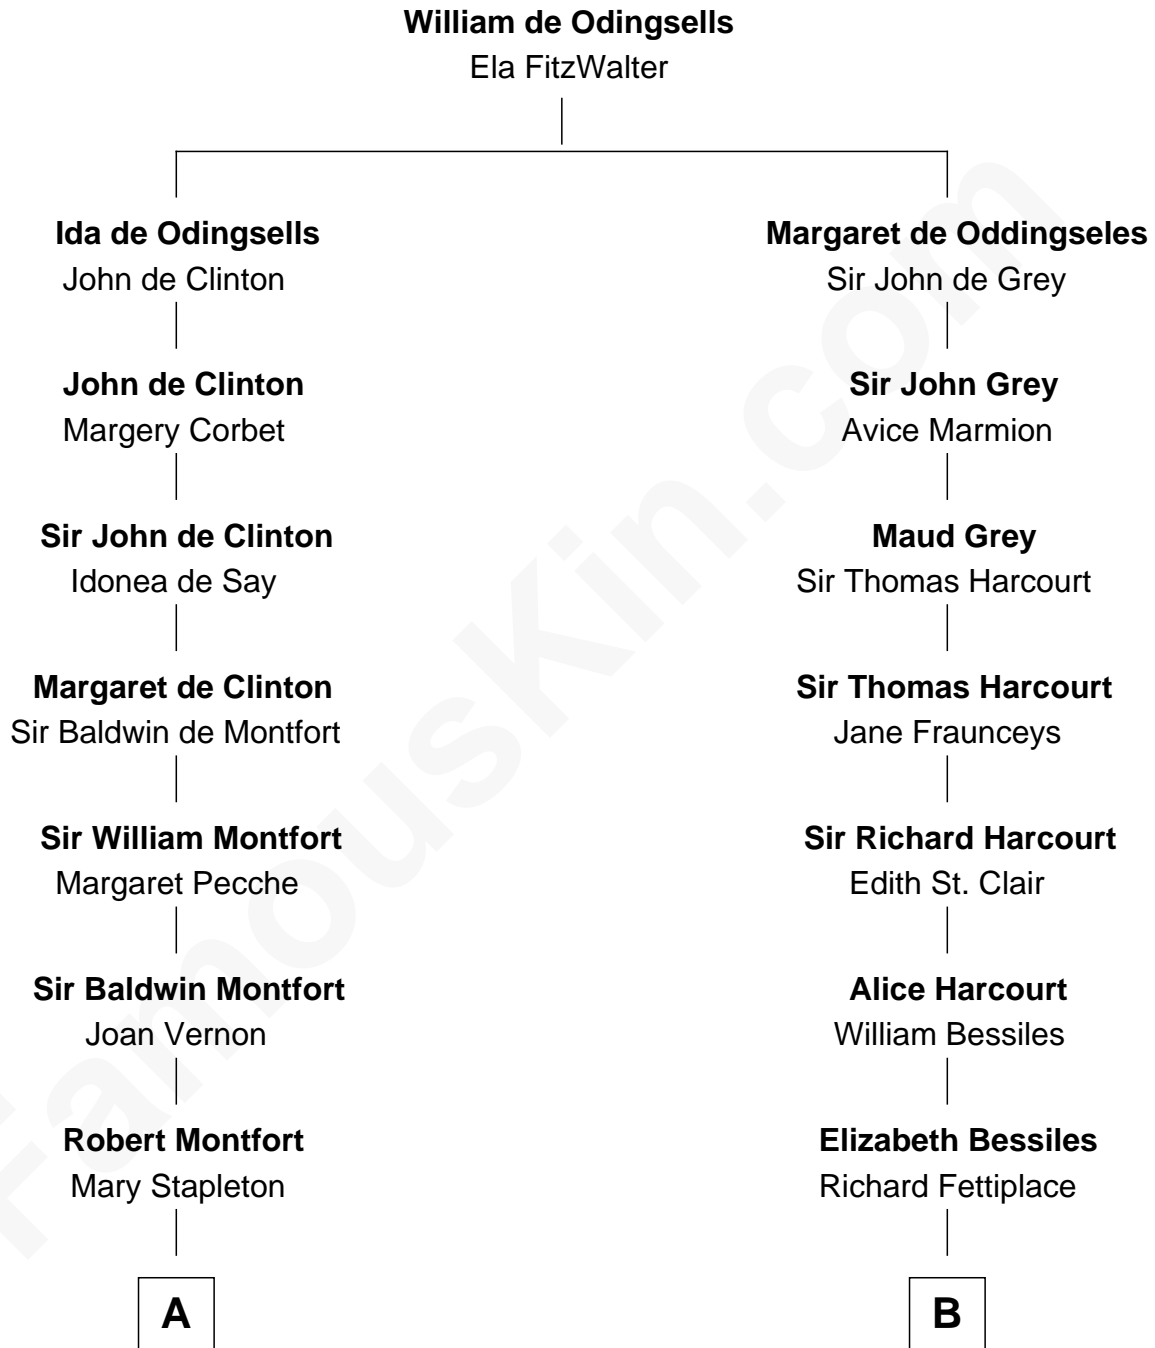

## Relationship Chart of

### Stephen A. Douglas

*Participated in Lincoln-Douglas Debates*

19th cousin of

### Dr. H. H. Holmes

*Serial Killer aka "Devil in the White City"*

FamousKin.com