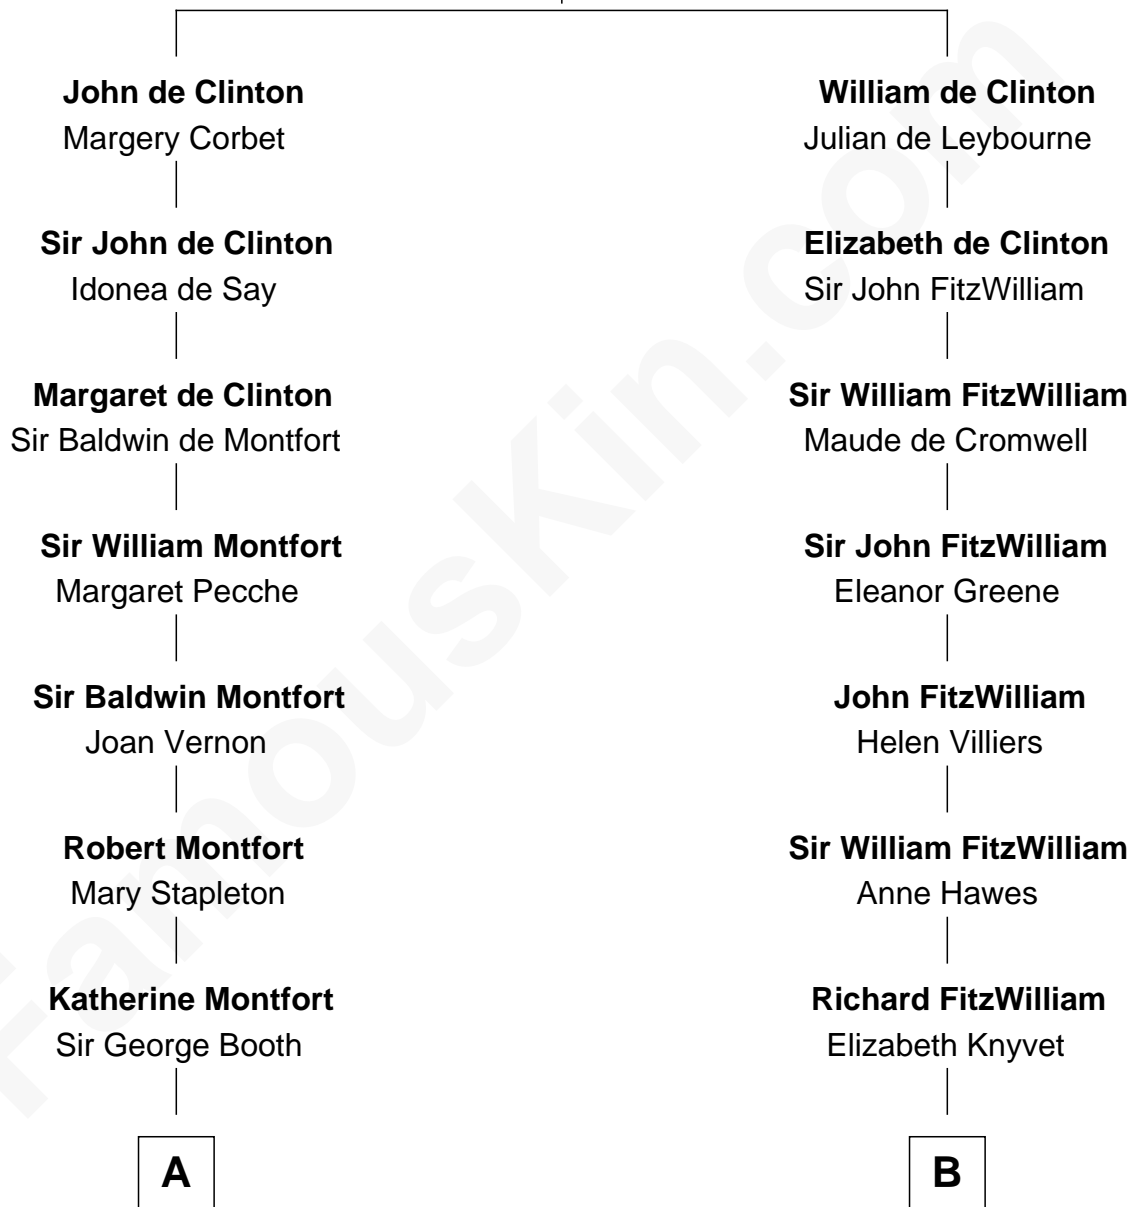

FamousKin.com

Relationship Chart of

Stephen A. Douglas

Participated in Lincoln-Douglas Debates

18th cousin of

Franklin D. Roosevelt

32nd U.S. President

John de Clinton

Ida de Odingsells

C

Sarah Fiske
Dr. Stephen Arnold Douglass

Stephen A. Douglas
The Lincoln-Douglas Debates

D

James Roosevelt
Sara Delano

Franklin D. Roosevelt
32nd U.S. President

FamousKin.com