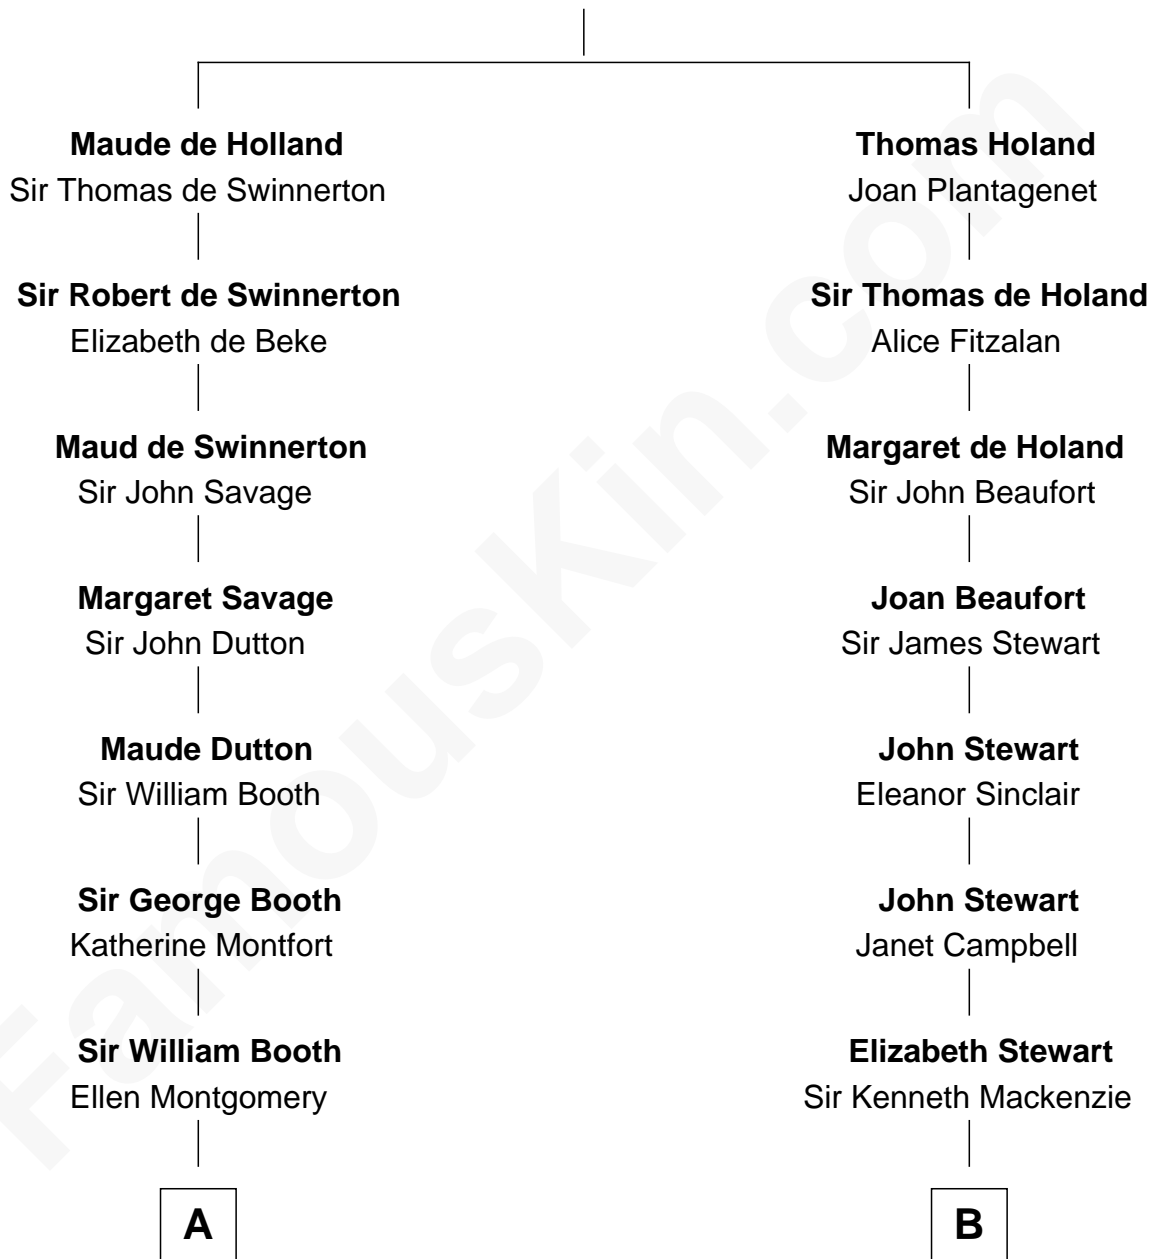

FamousKin.com

Relationship Chart of

Stephen A. Douglas

Participated in Lincoln-Douglas Debates

17th cousin 1 time removed of

Eleanor Roosevelt

First Lady of President Franklin D. Roosevelt

Sir Robert de Holland

Maude la Zouche

C

Elliott Roosevelt
Anna Rebecca Hall

Eleanor Roosevelt
First Lady of Franklin Roosevelt

FamousKin.com