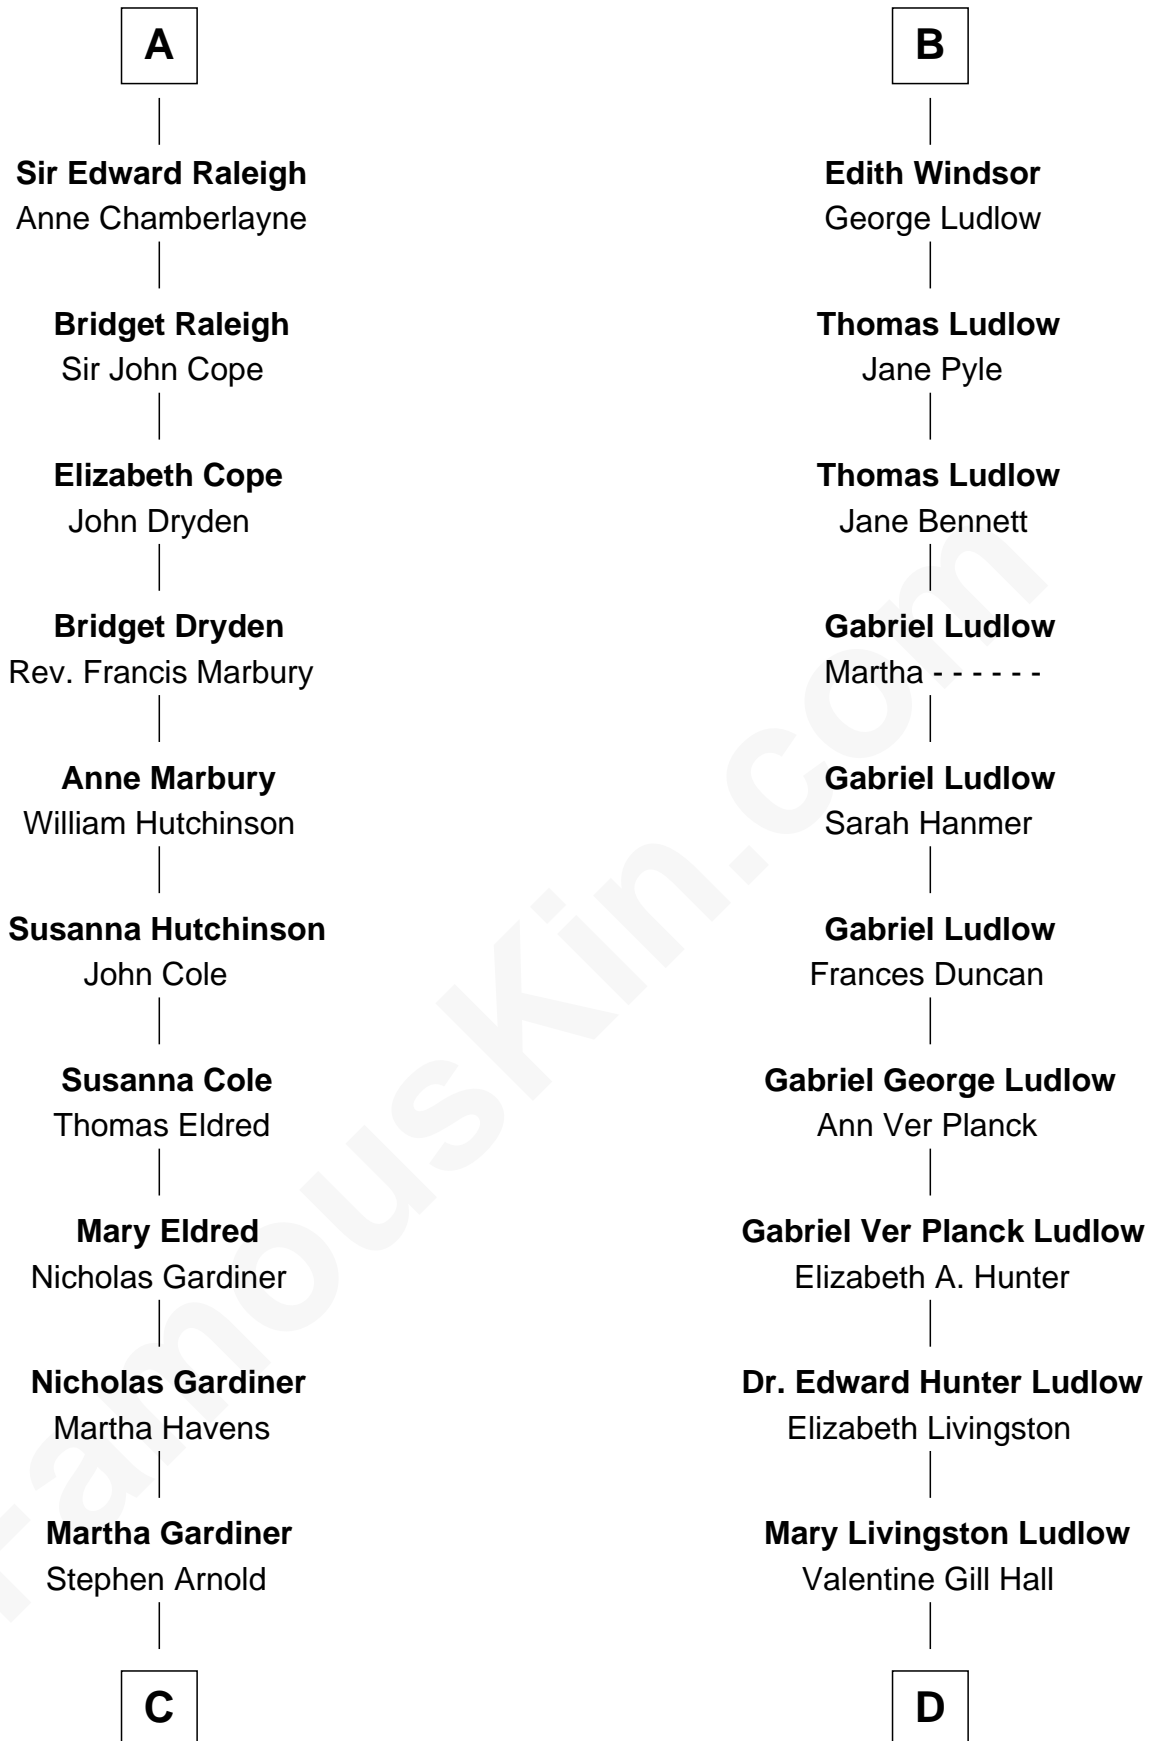

FamousKin.com

Relationship Chart of

Stephen A. Douglas

Participated in Lincoln-Douglas Debates

18th cousin 1 time removed of

Eleanor Roosevelt

First Lady of President Franklin D. Roosevelt

Humphrey de Bohun
Elizabeth Plantagenet

Eleanor de Bohun
Sir James le Boteler

Pernel le Boteler
Sir Gilbert Talbot

Sir Richard Talbot
Ankaret le Strange

Mary Talbot
Sir Thomas Greene

Sir Thomas Greene
Phillippa Ferrers

Elizabeth Greene
William Raleigh

Sir Edward Raleigh
Margaret Verney

A

Margaret de Bohun
Sir Hugh de Courtnay

Elizabeth de Courtnay
Sir Andrew Luttrell

Sir Hugh Luttrell
Catherine de Beaumont

Elizabeth Luttrell
John Stratton

Elizabeth Stratton
John Andrews

Elizabeth Andrews
Sir Thomas de Windsor

Sir Andrews de Windsor
Elizabeth Blount

B

FamousKin.com