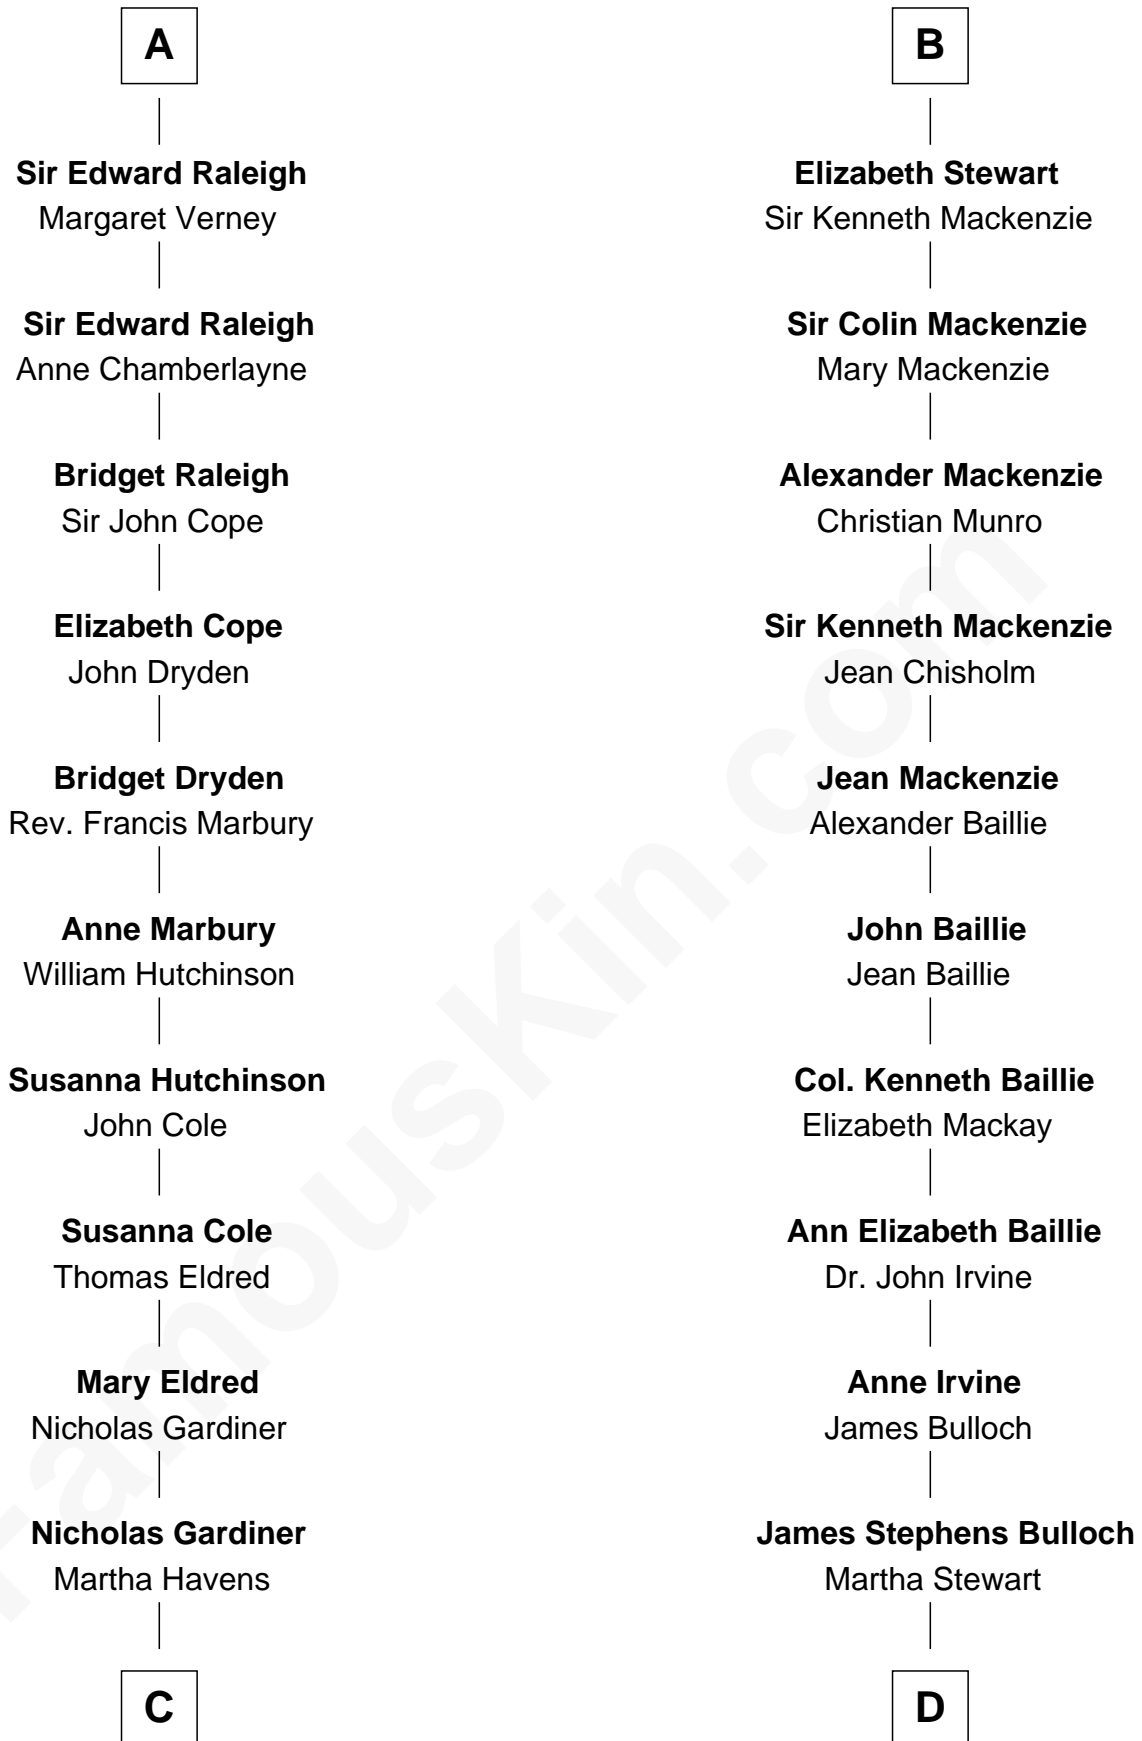

## Relationship Chart of

### Stephen A. Douglas

*Participated in Lincoln-Douglas Debates*

18th cousin 2 times removed of

### Theodore Roosevelt

*26th U.S. President*

**C**

**Martha Gardiner**

Stephen Arnold

**Martha Arnold**

Benajah Douglass

**Dr. Stephen Arnold Douglass**

Sarah Fiske

**Stephen A. Douglas**

*The Lincoln-Douglas Debates*

**D**

**Martha Bulloch**

Theodore Roosevelt

**Theodore Roosevelt**

*26th U.S. President*