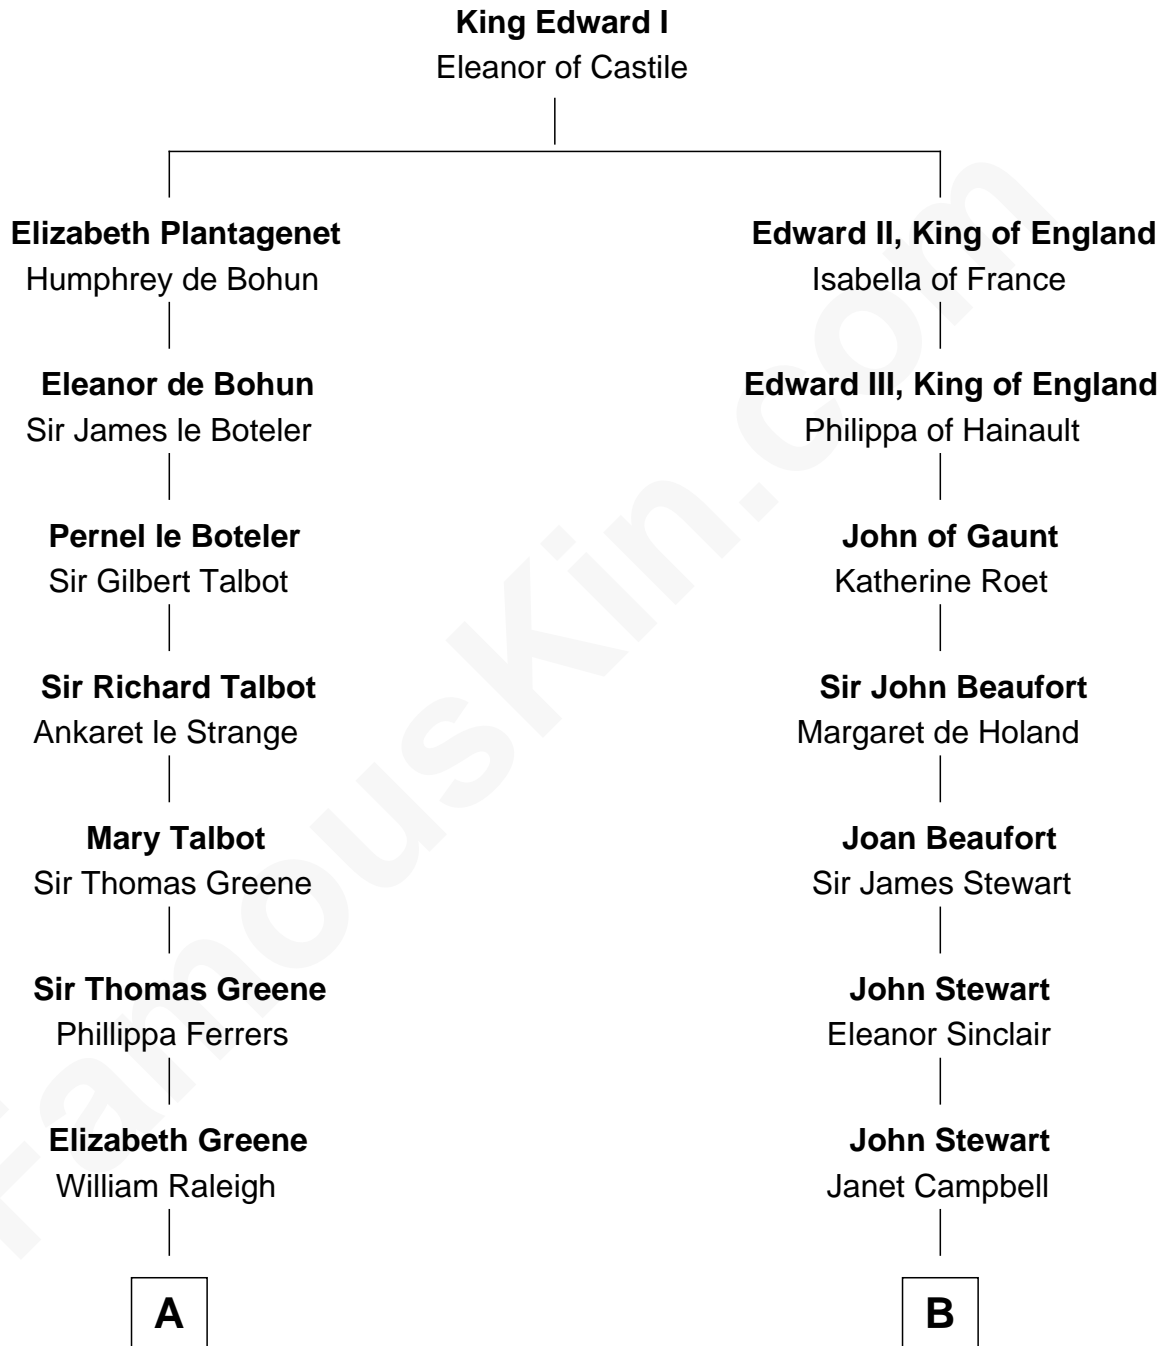

## Relationship Chart of

### Stephen A. Douglas

*Participated in Lincoln-Douglas Debates*

18th cousin 2 times removed of

### Theodore Roosevelt

*26th U.S. President*

**C**

**Martha Gardiner**

Stephen Arnold

**Martha Arnold**

Benajah Douglass

**Dr. Stephen Arnold Douglass**