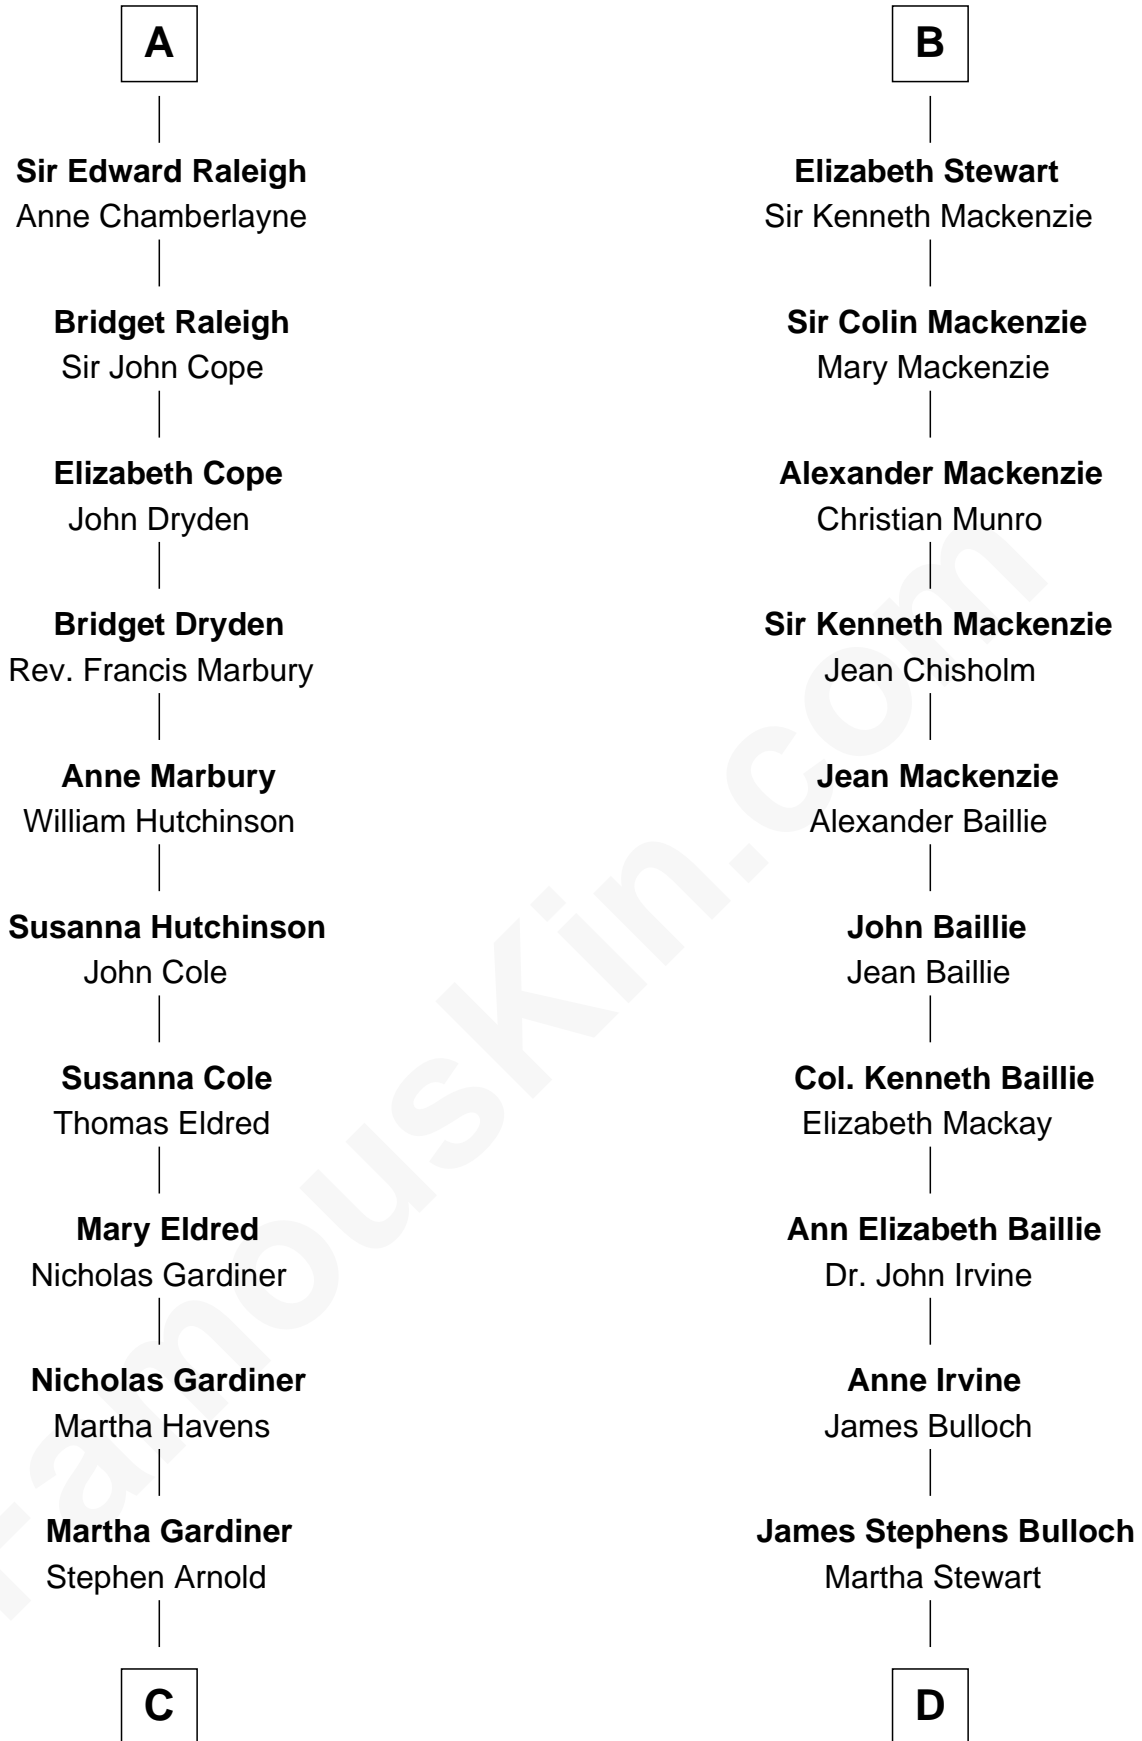

FamousKin.com

Relationship Chart of

Stephen A. Douglas

Participated in Lincoln-Douglas Debates

18th cousin 1 time removed of

Theodore Roosevelt
26th U.S. President

FamousKin.com