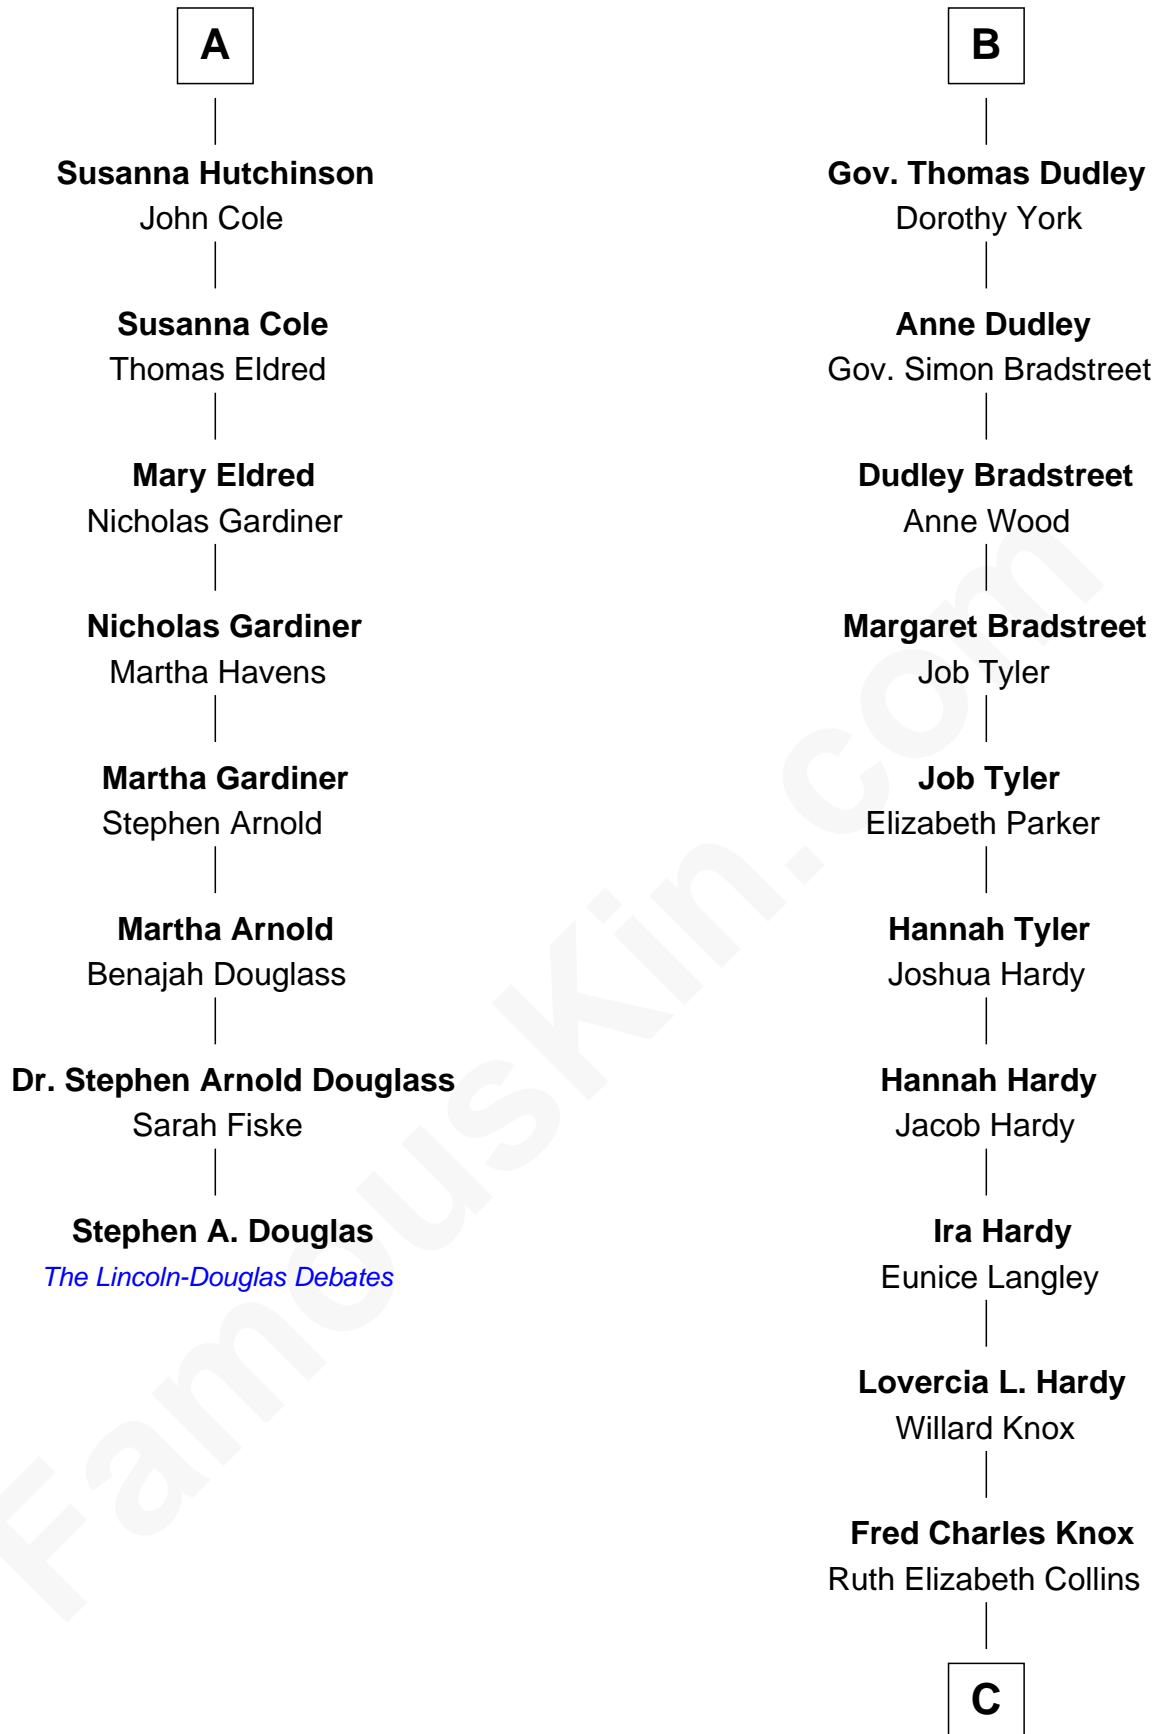

## Relationship Chart of

**Constance Blount**  
Sir John Sutton

**Sir Thomas Blount**  
Agnes Hawley

**Sir John Sutton**  
Elizabeth Berkeley

**Anne Blount**  
William Marbury

**Sir Edmund Sutton**  
Joyce Tiptoft

**Robert Marbury**  
Katherine Williamson

**Sir Edward Sutton**  
Cecily Willoughby

**William Marbury**  
Agnes Lenton

**Sir John Sutton**  
Cecily Grey

**Rev. Francis Marbury**  
Bridget Dryden

**Sir Henry Dudley**  
----- Ashton

**Anne Marbury**  
William Hutchinson

**Roger Dudley**  
Susanna Thorne

**A**

**B**

C

**Ella Angelique Knox**  
Henry Herman Woodard

**Gertrude Arline Woodard**  
Dr. Isaac Montrose Taylor

**James Taylor**  
*Singer-Songwriter*

FamousKin.com