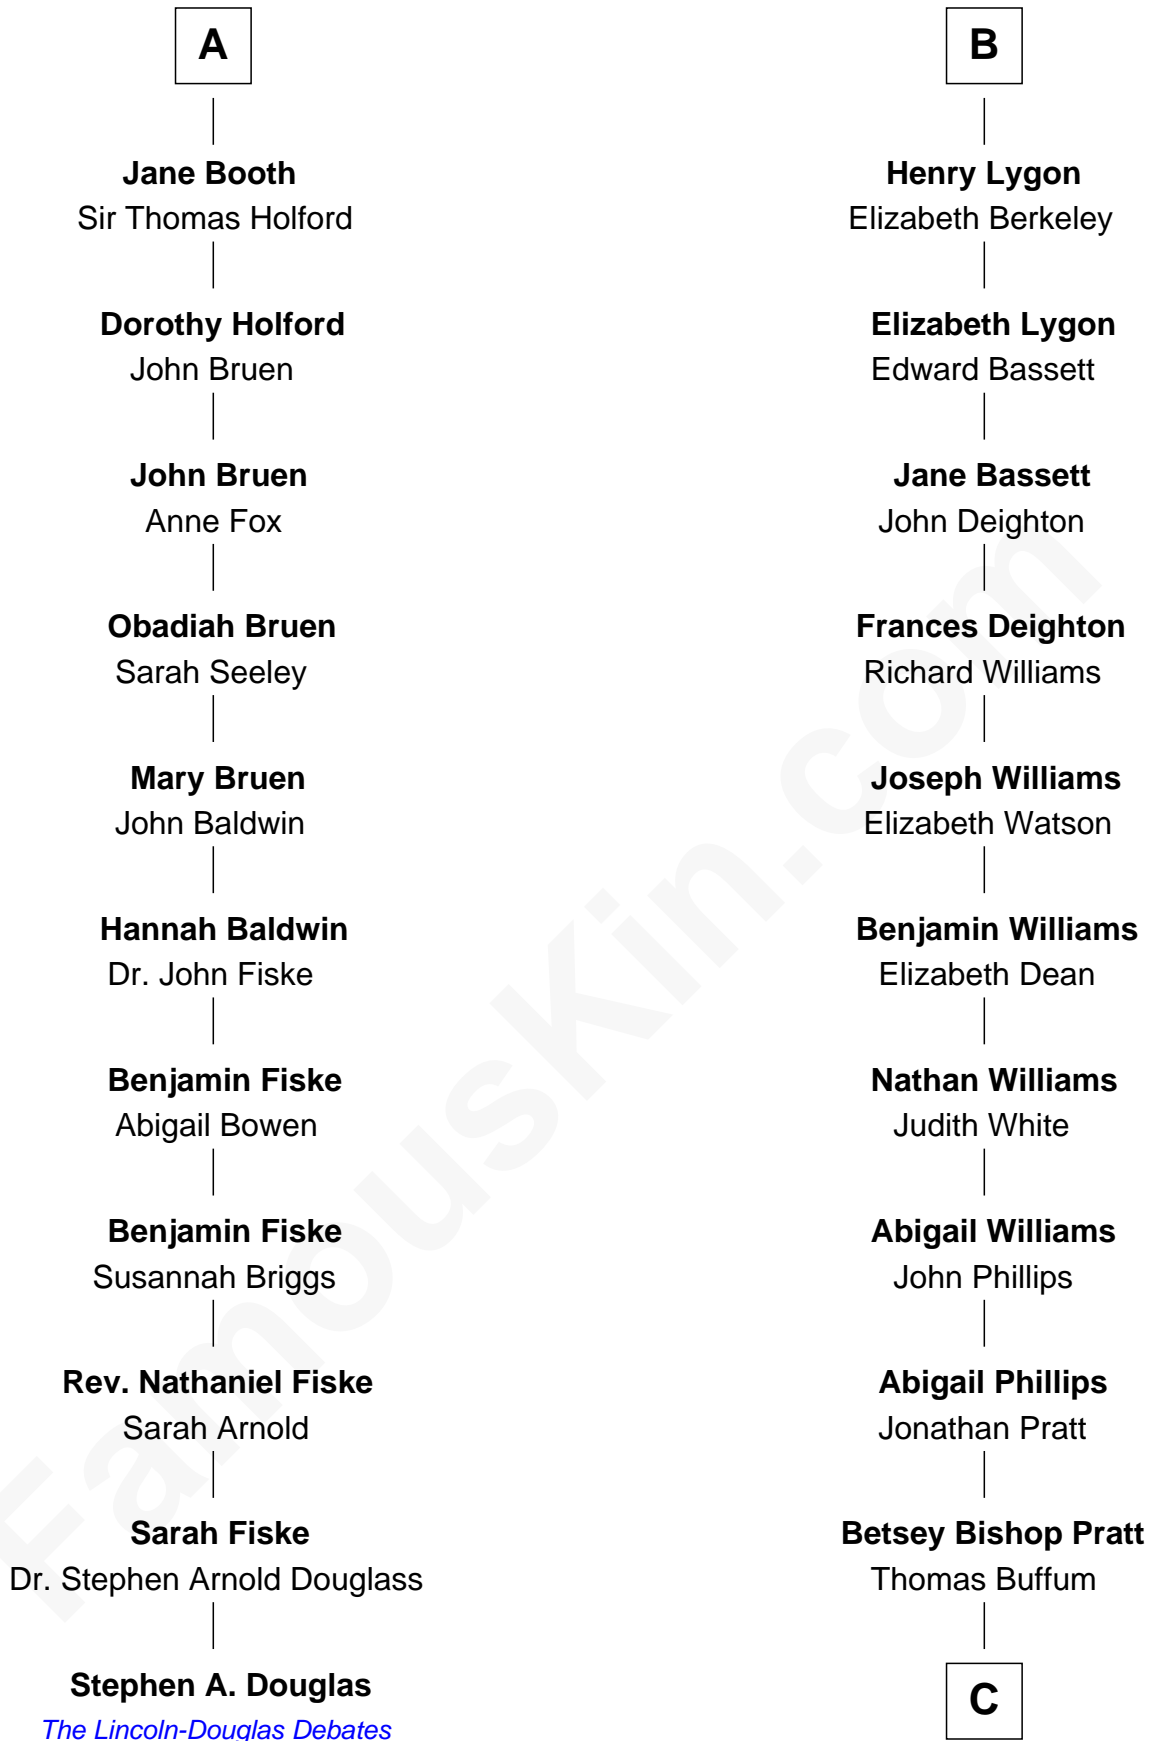

FamousKin.com

Relationship Chart of

Stephen A. Douglas

Participated in Lincoln-Douglas Debates

17th cousin 4 times removed of

James Taylor
Singer-Songwriter

Katherine de Hastang

Ralph de Stafford

C

Eliza Ann Buffum
Granville Hall Leonard

Emily Roxanna Leonard
Stanford Lyman Haynes

Theodosia Haynes
Alexander Taylor

Dr. Isaac Montrose Taylor
Gertrude Arline Woodard

James Taylor
Singer-Songwriter

FamousKin.com