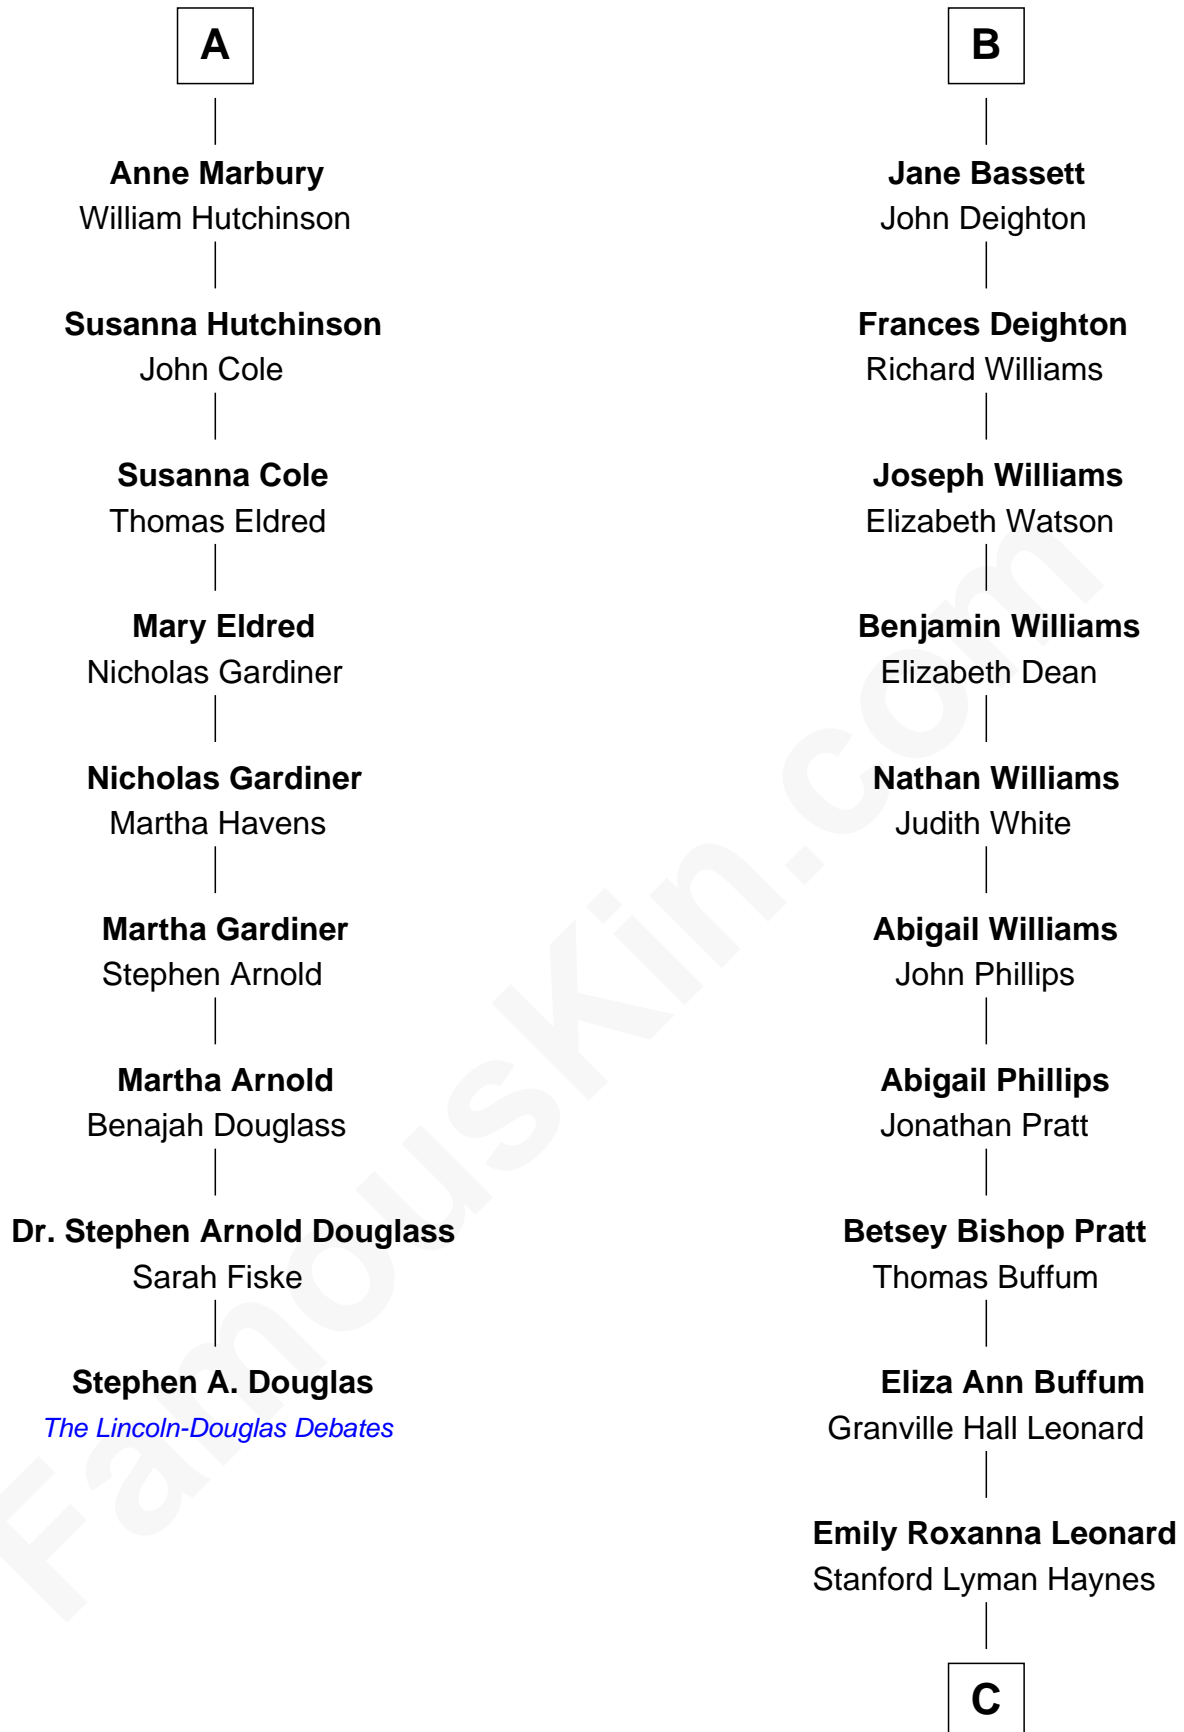

FamousKin.com

Relationship Chart of

Stephen A. Douglas

Participated in Lincoln-Douglas Debates

15th cousin 4 times removed of

James Taylor
Singer-Songwriter

Robert de Ferrers
Margaret Despencer

C

Theodosia Haynes

Alexander Taylor

Dr. Isaac Montrose Taylor

Gertrude Arline Woodard

James Taylor

Singer-Songwriter

FamousKin.com