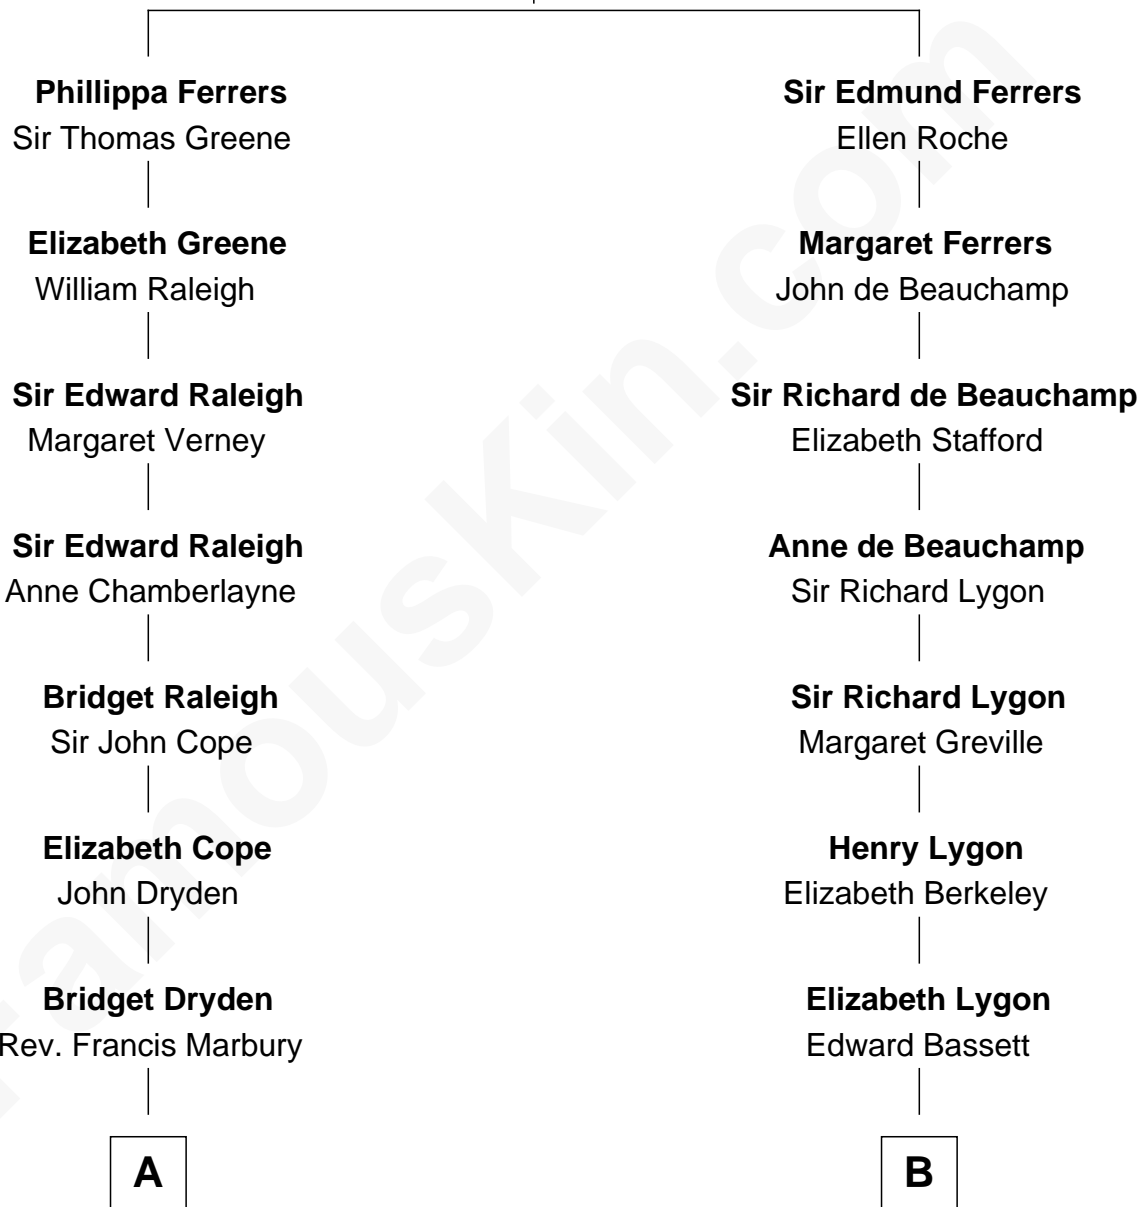

FamousKin.com

Relationship Chart of

Stephen A. Douglas

Participated in Lincoln-Douglas Debates

15th cousin 4 times removed of

James Taylor
Singer-Songwriter

Robert de Ferrers
Margaret Despencer

C

Theodosia Haynes

Alexander Taylor

Dr. Isaac Montrose Taylor

Gertrude Arline Woodard

James Taylor

Singer-Songwriter

FamousKin.com