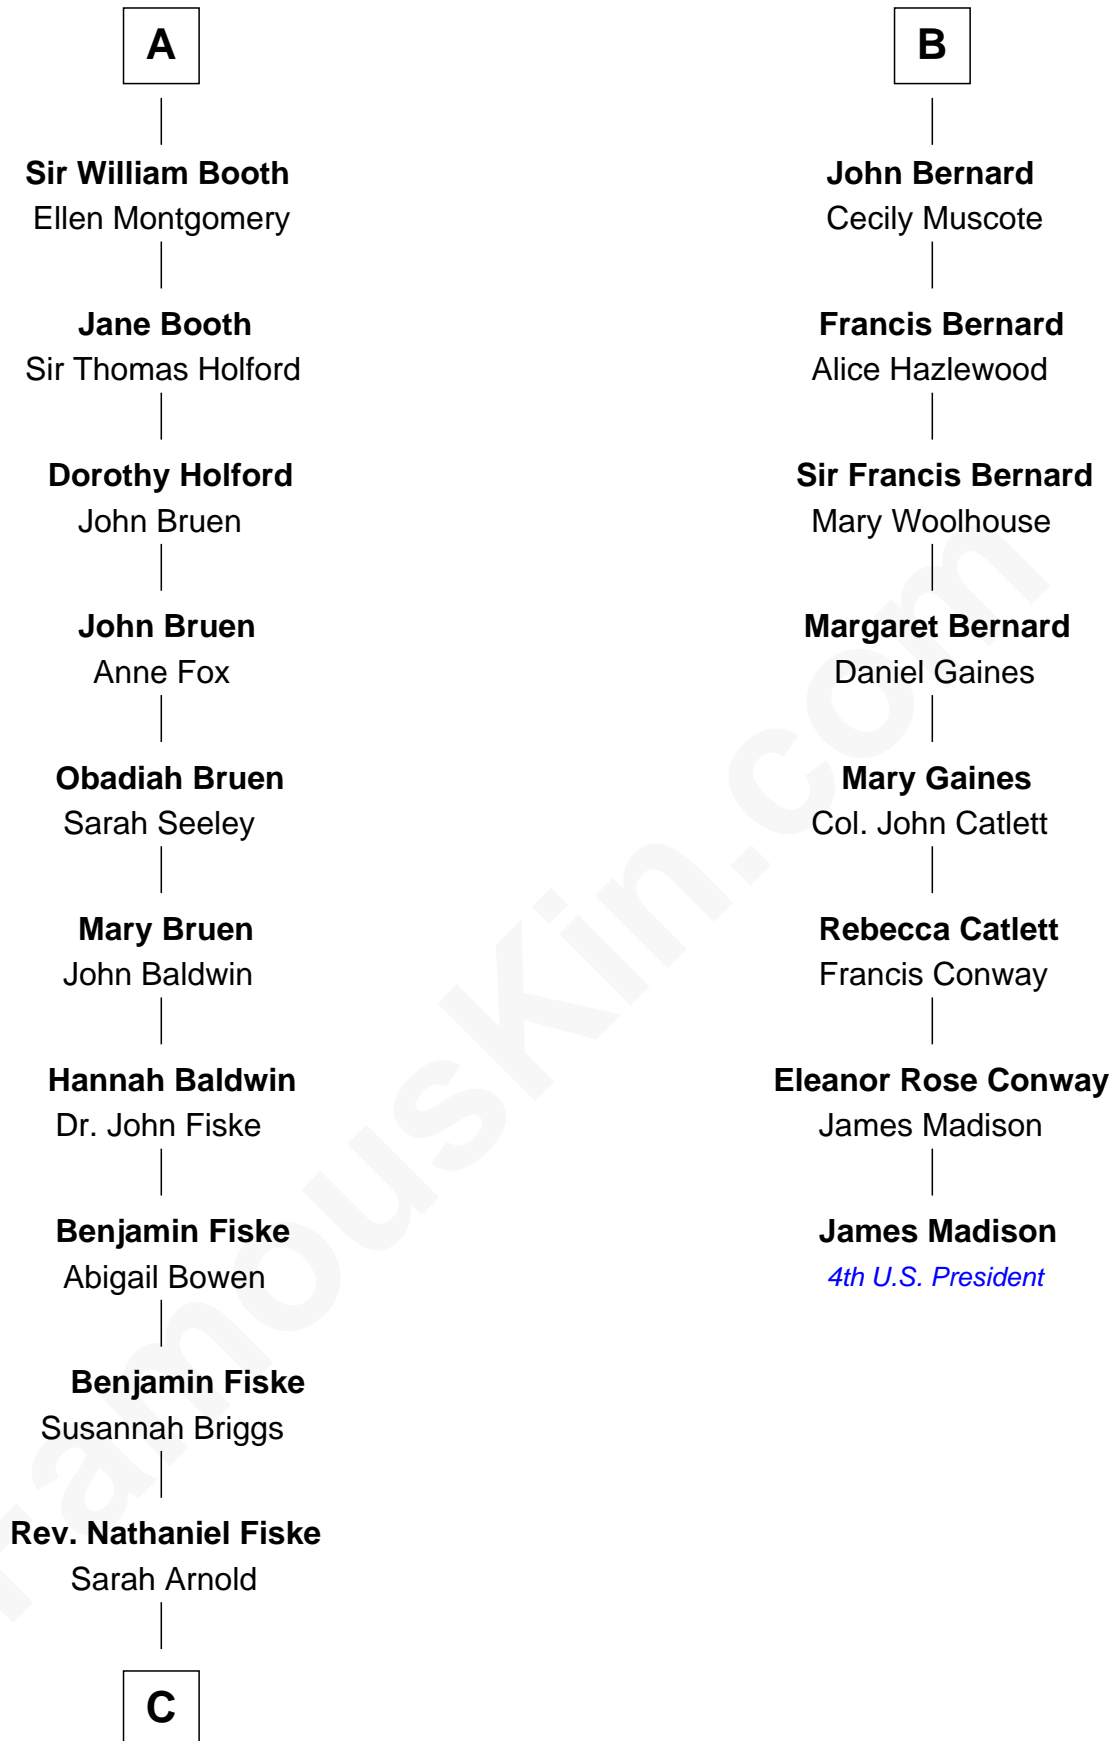

FamousKin.com

Relationship Chart of

Stephen A. Douglas

Participated in Lincoln-Douglas Debates

14th cousin 4 times removed of

James Madison
4th U.S. President

Guy de Beauchamp

Alice de Toeni

Maud de Beauchamp

Sir Geoffrey de Say

Idonea de Say

Sir John de Clinton

Margaret de Clinton

Sir Baldwin de Montfort

Sir William Montfort

Margaret Pecche

Katherine de Mortimer

Philippa de Beauchamp

Sir Hugh de Stafford

Margaret de Stafford

Sir Ralph Neville

Margaret de Neville

Sir Richard Scrope

Sir Henry le Scrope

Elizabeth le Scrope

Margaret Scrope

John Bernard

John Bernard

Margaret Daundelyn

B

C

Sarah Fiske
Dr. Stephen Arnold Douglass