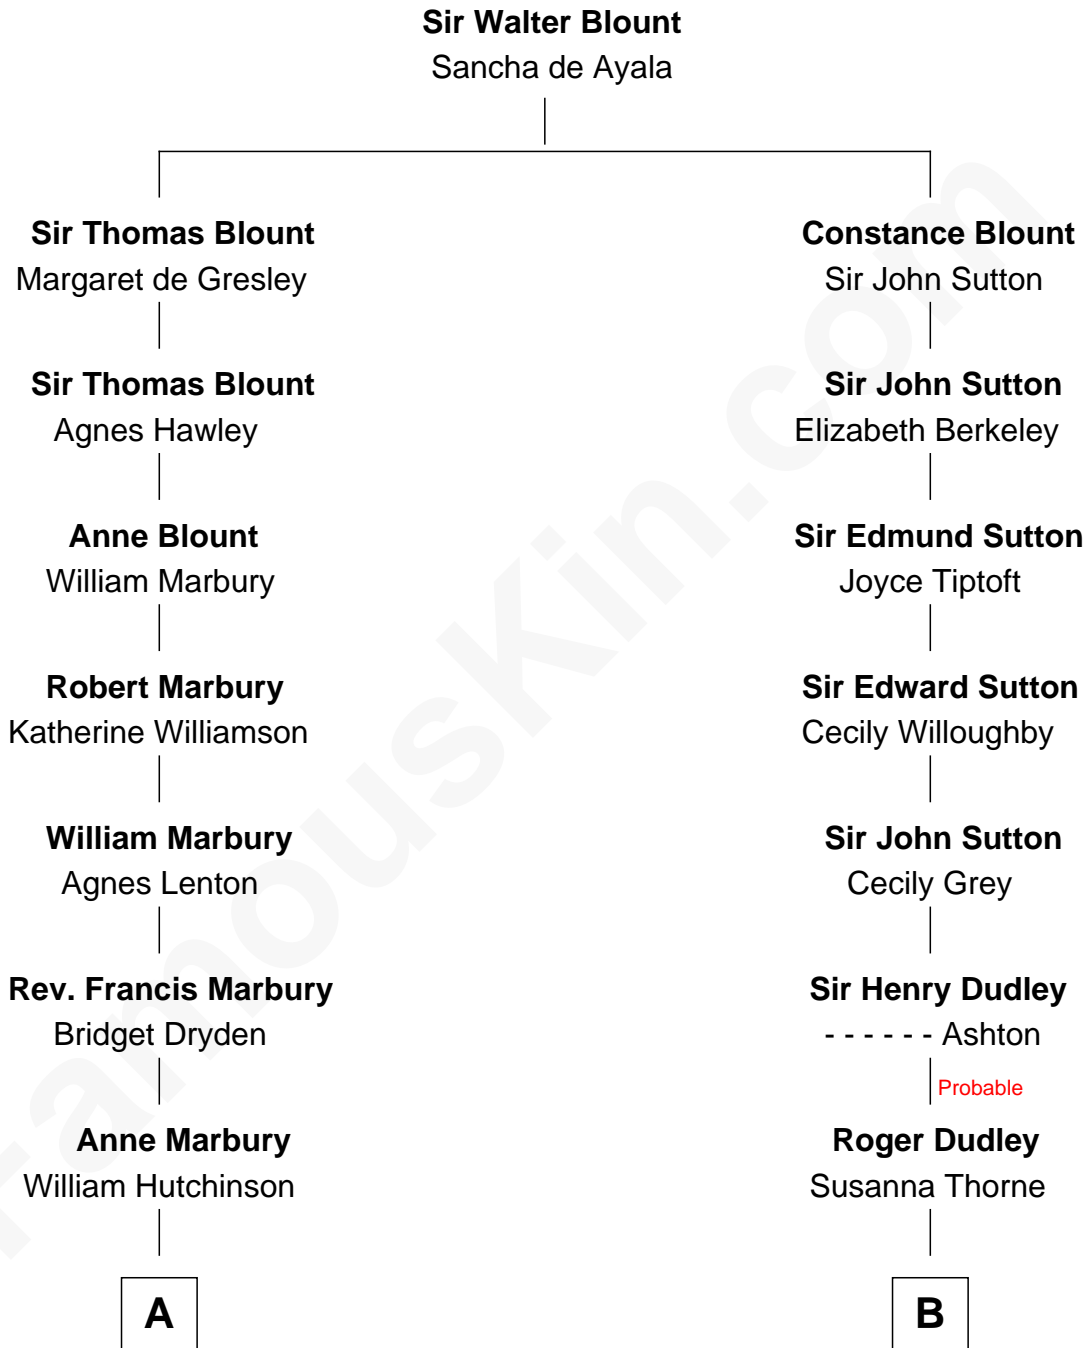

FamousKin.com

Relationship Chart of

Stephen A. Douglas

Participated in Lincoln-Douglas Debates

14th cousin 4 times removed of

Bill Weld

68th Governor of Massachusetts

C

David Weld
Mary Blake Nichols

Bill Weld

68th Governor of Massachusetts

FamousKin.com