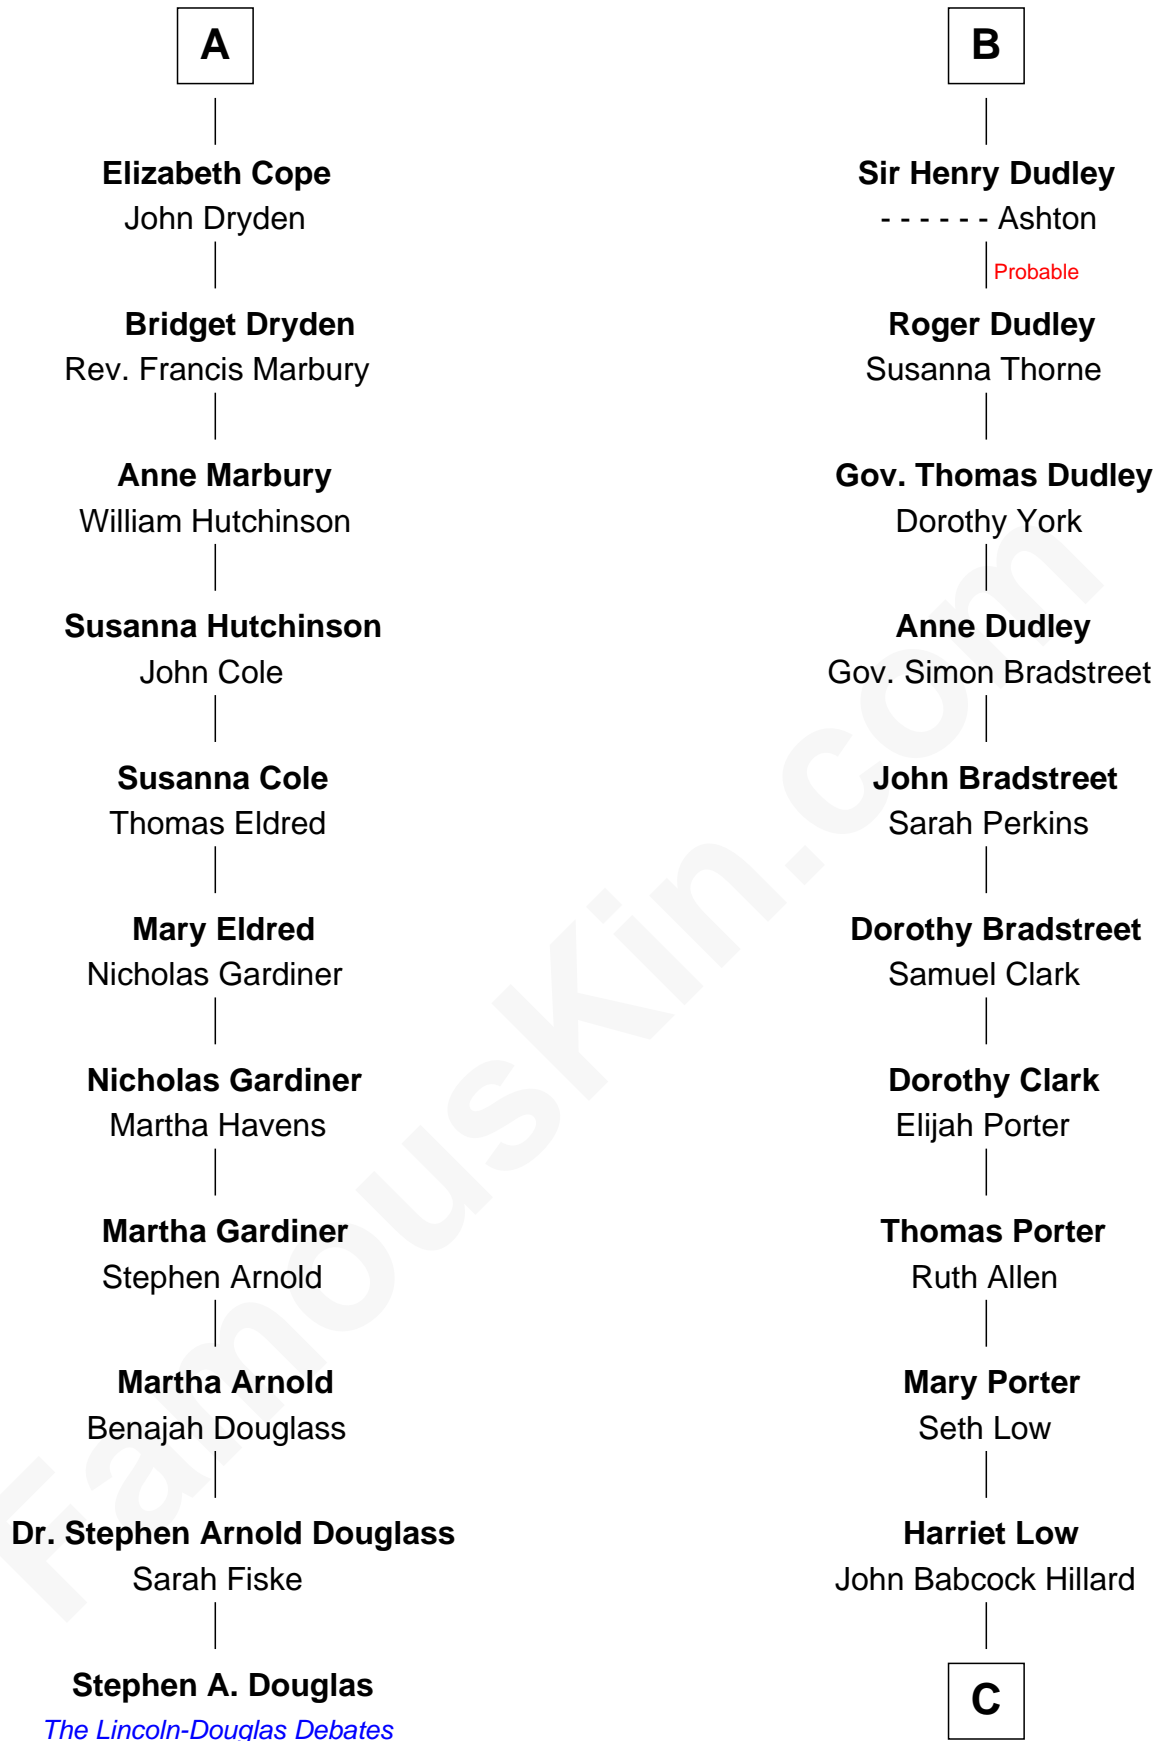

FamousKin.com

Relationship Chart of

Stephen A. Douglas

Participated in Lincoln-Douglas Debates

17th cousin 3 times removed of

Bill Weld

68th Governor of Massachusetts

C

Harriet Hillard

William Augustus White

Margaret Low White

Francis Minot Weld

David Weld

Mary Blake Nichols

Bill Weld

68th Governor of Massachusetts