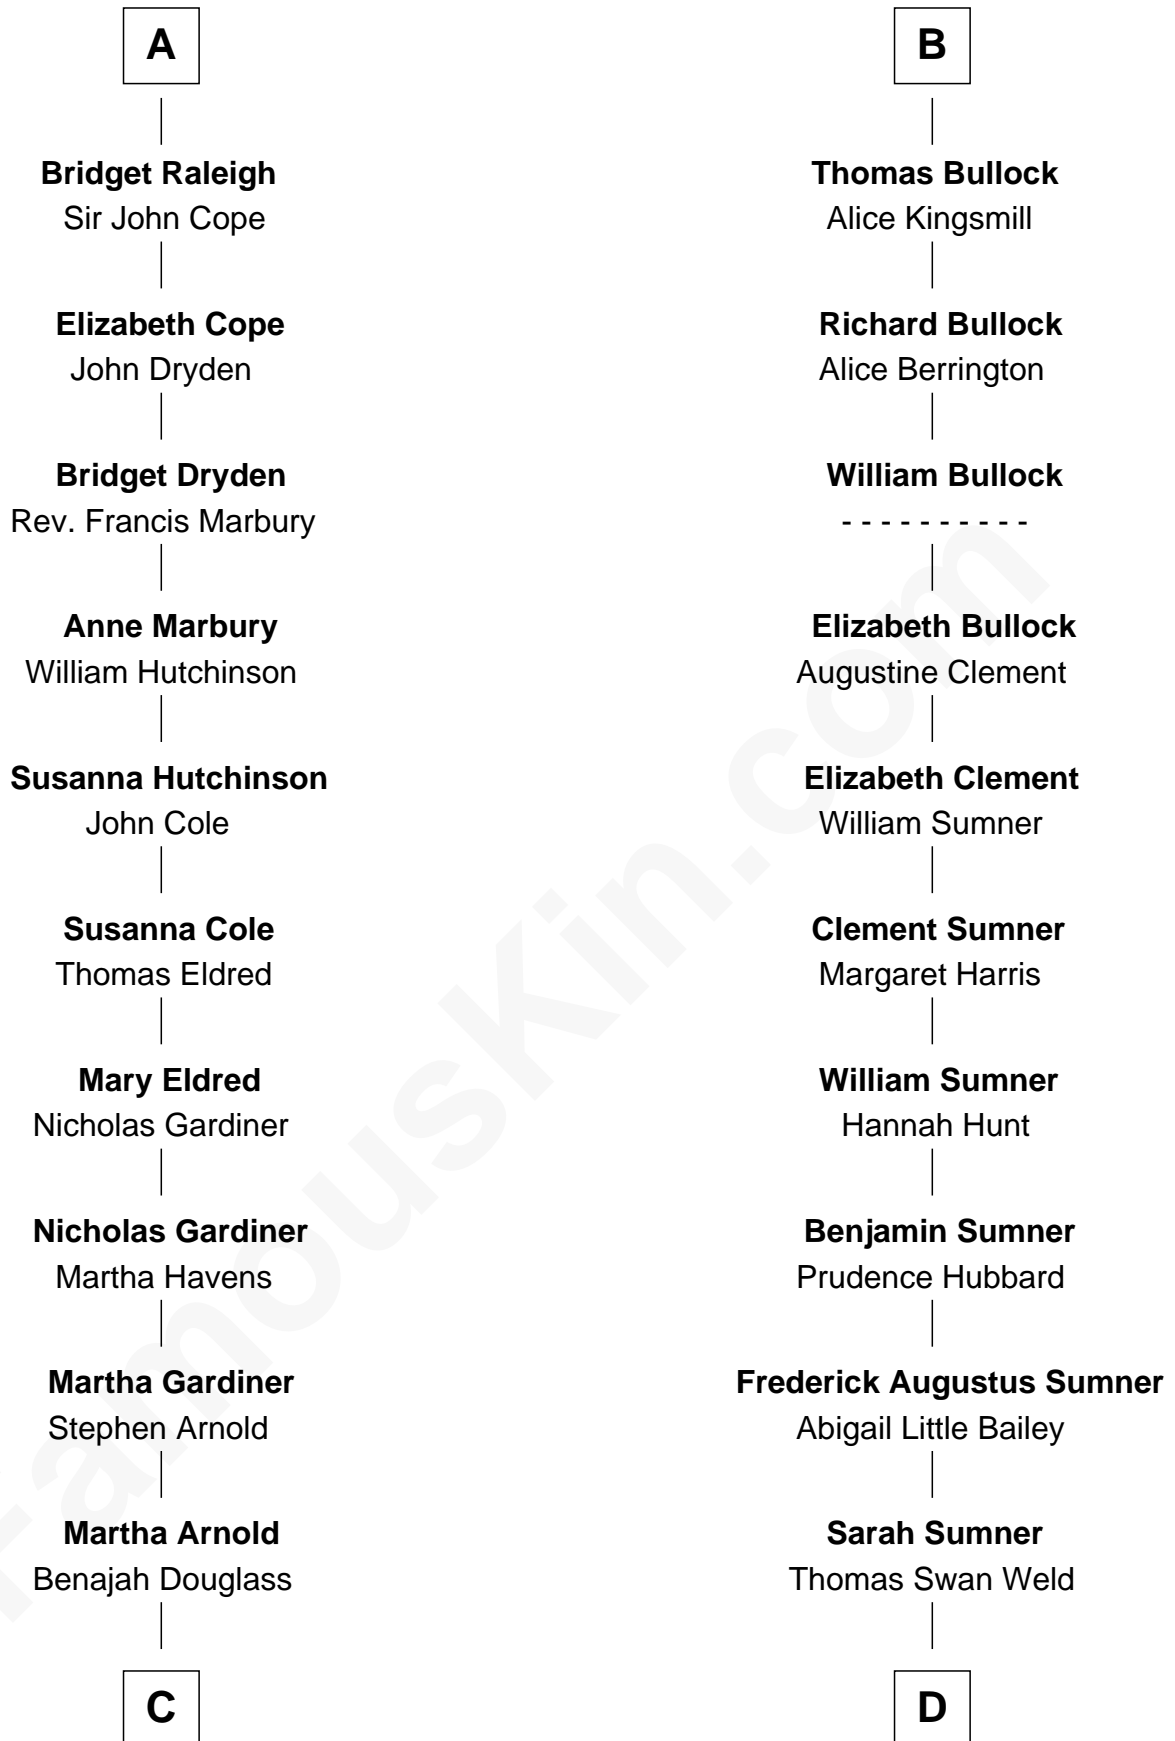

FamousKin.com

Relationship Chart of

Stephen A. Douglas

Participated in Lincoln-Douglas Debates

18th cousin 2 times removed of

Bill Weld

68th Governor of Massachusetts

Edmund Fitzalan

Alice de Warenne

C

Dr. Stephen Arnold Douglass

Sarah Fiske

Stephen A. Douglas

The Lincoln-Douglas Debates

D

Dr. Francis Minot Weld