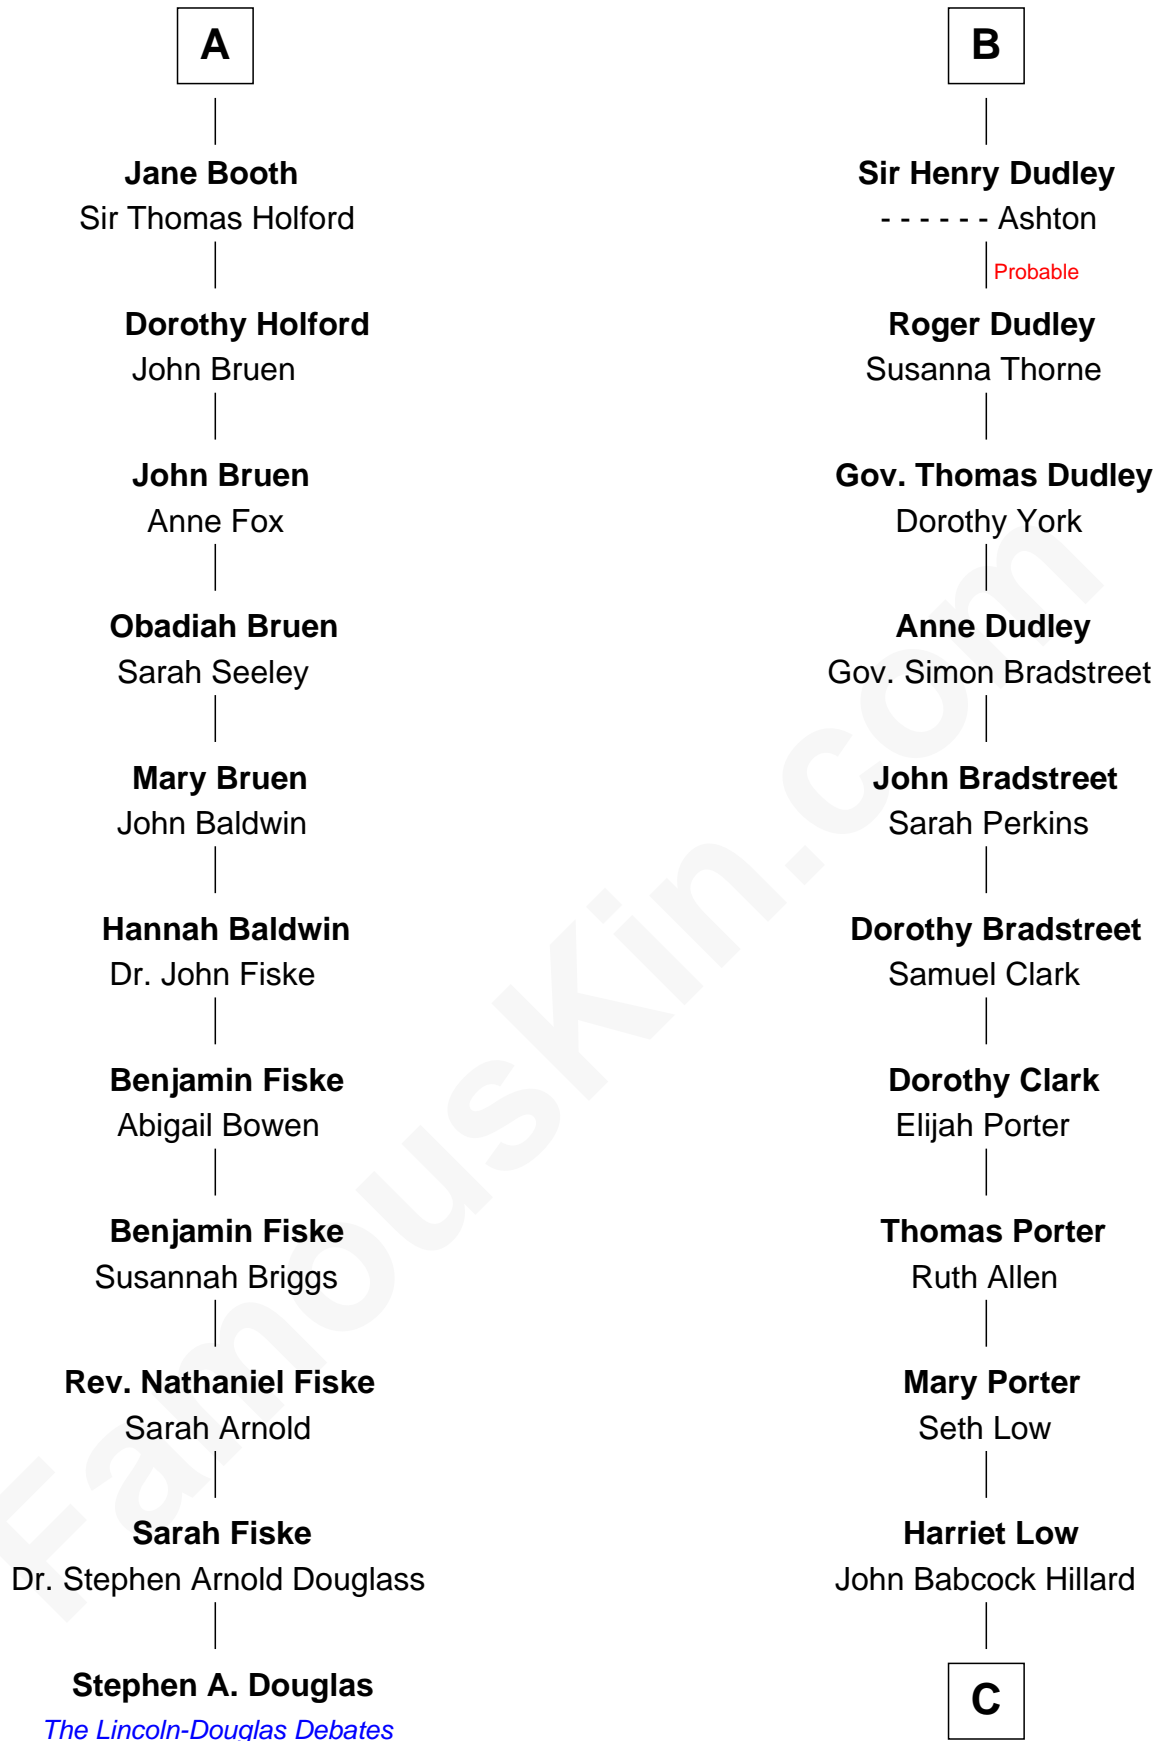

FamousKin.com

Relationship Chart of

Stephen A. Douglas

Participated in Lincoln-Douglas Debates

17th cousin 3 times removed of

Bill Weld

68th Governor of Massachusetts

Sir Robert de Holland

Maude la Zouche

Maude de Holland
Sir Thomas de Swinnerton

Sir Robert de Swinnerton
Elizabeth de Beke

Maud de Swinnerton
Sir John Savage

Margaret Savage
Sir John Dutton

Maude Dutton
Sir William Booth

Sir George Booth
Katherine Montfort

Sir William Booth
Ellen Montgomery

A

Thomas Holand
Joan Plantagenet

Sir Thomas de Holand
Alice Fitzalan

Eleanor Holand
Edward Cherleton

Joyce Cherleton
Sir John Tiptoft

Joyce Tiptoft
Sir Edmund Sutton

Sir Edward Sutton
Cecily Willoughby

Sir John Sutton
Cecily Grey

B

C

Harriet Hillard

William Augustus White

Margaret Low White

Francis Minot Weld

David Weld