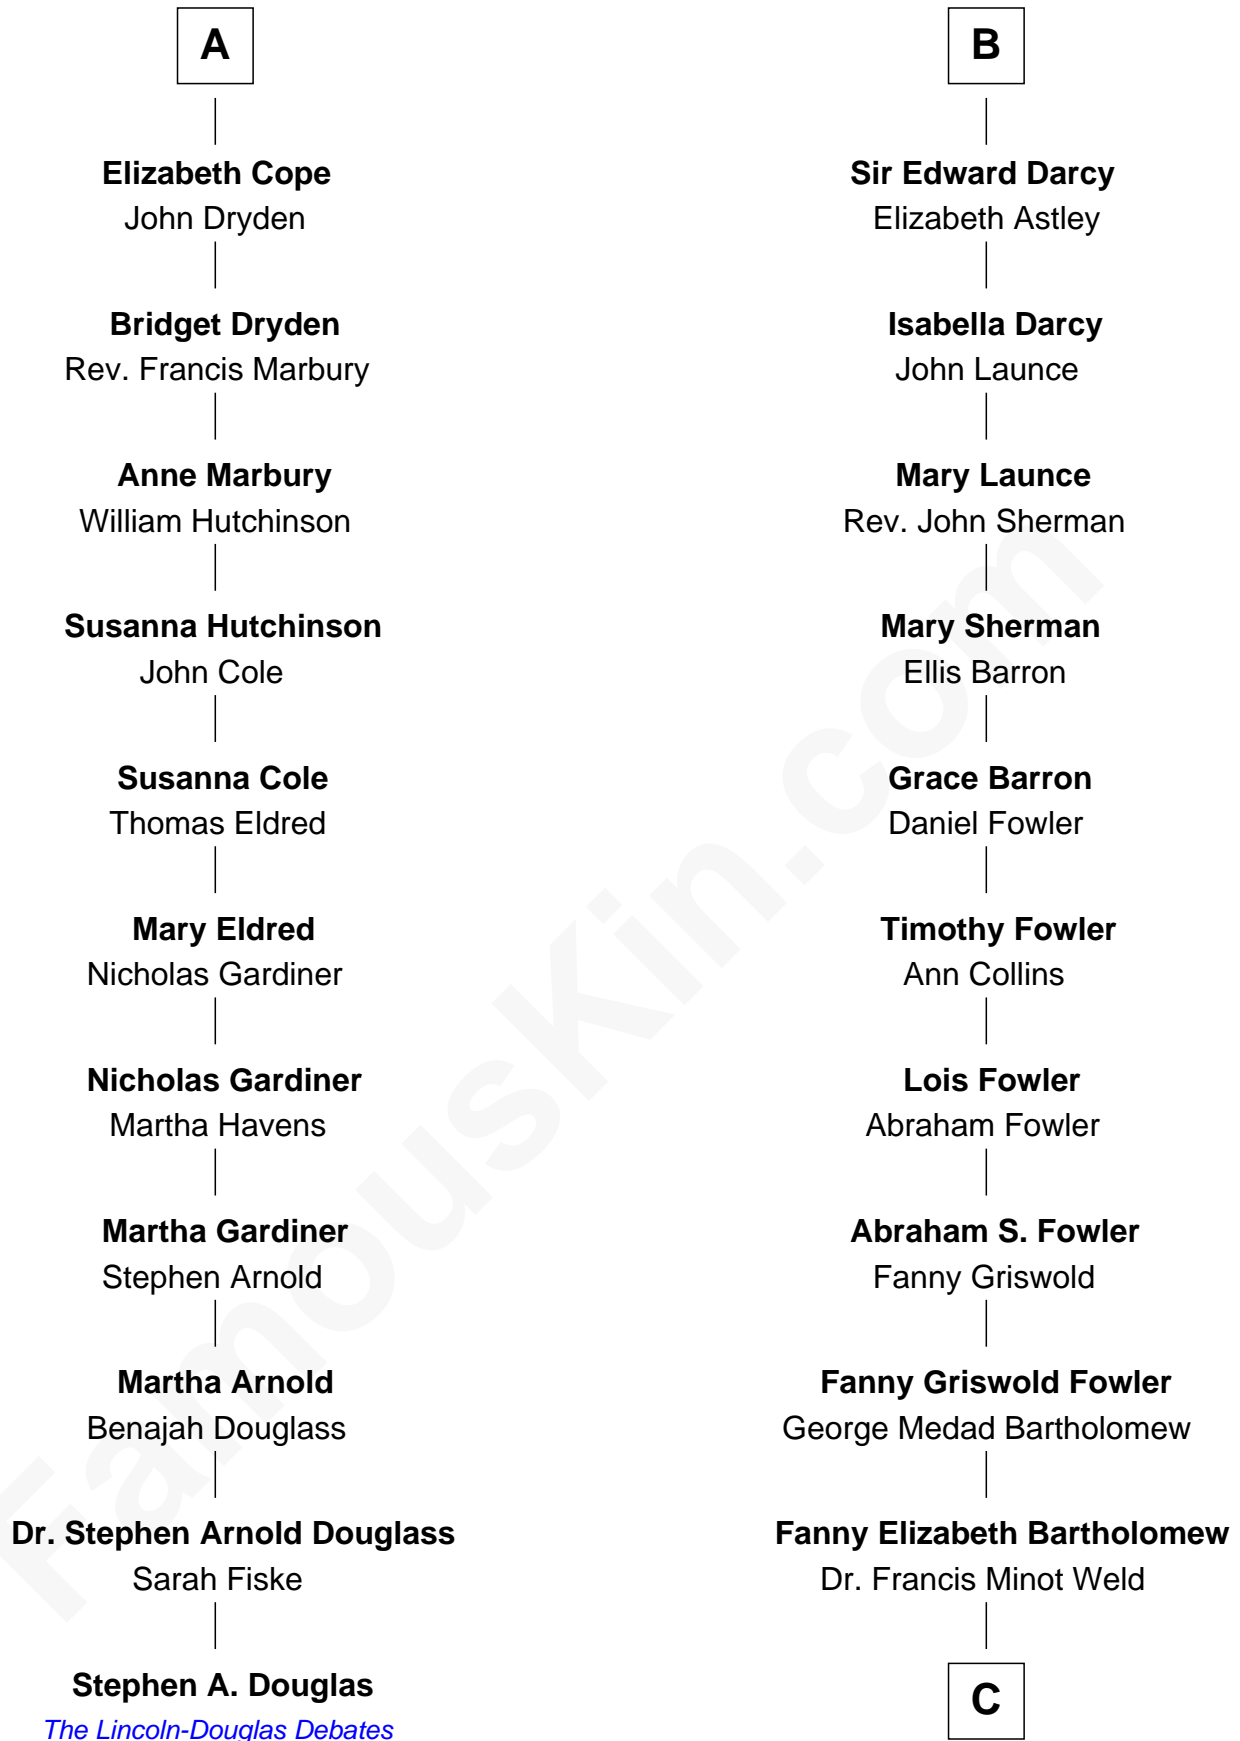

FamousKin.com

Relationship Chart of

Stephen A. Douglas

Participated in Lincoln-Douglas Debates

17th cousin 2 times removed of

Bill Weld

68th Governor of Massachusetts

Sir Gilbert Talbot

Elizabeth Talbot

Sir Henry de Grey

Margaret de Grey

Sir John Darcy

John Darcy

Joan de Greystoke

Richard Darcy

Eleanor Scrope

Sir William Darcy

Eupheme Langton

Sir Thomas Darcy

Dowsabel Tempest

Sir Arthur Darcy

Mary Carew

B

C

Francis Minot Weld

Margaret Low White

David Weld

Mary Blake Nichols

Bill Weld

68th Governor of Massachusetts