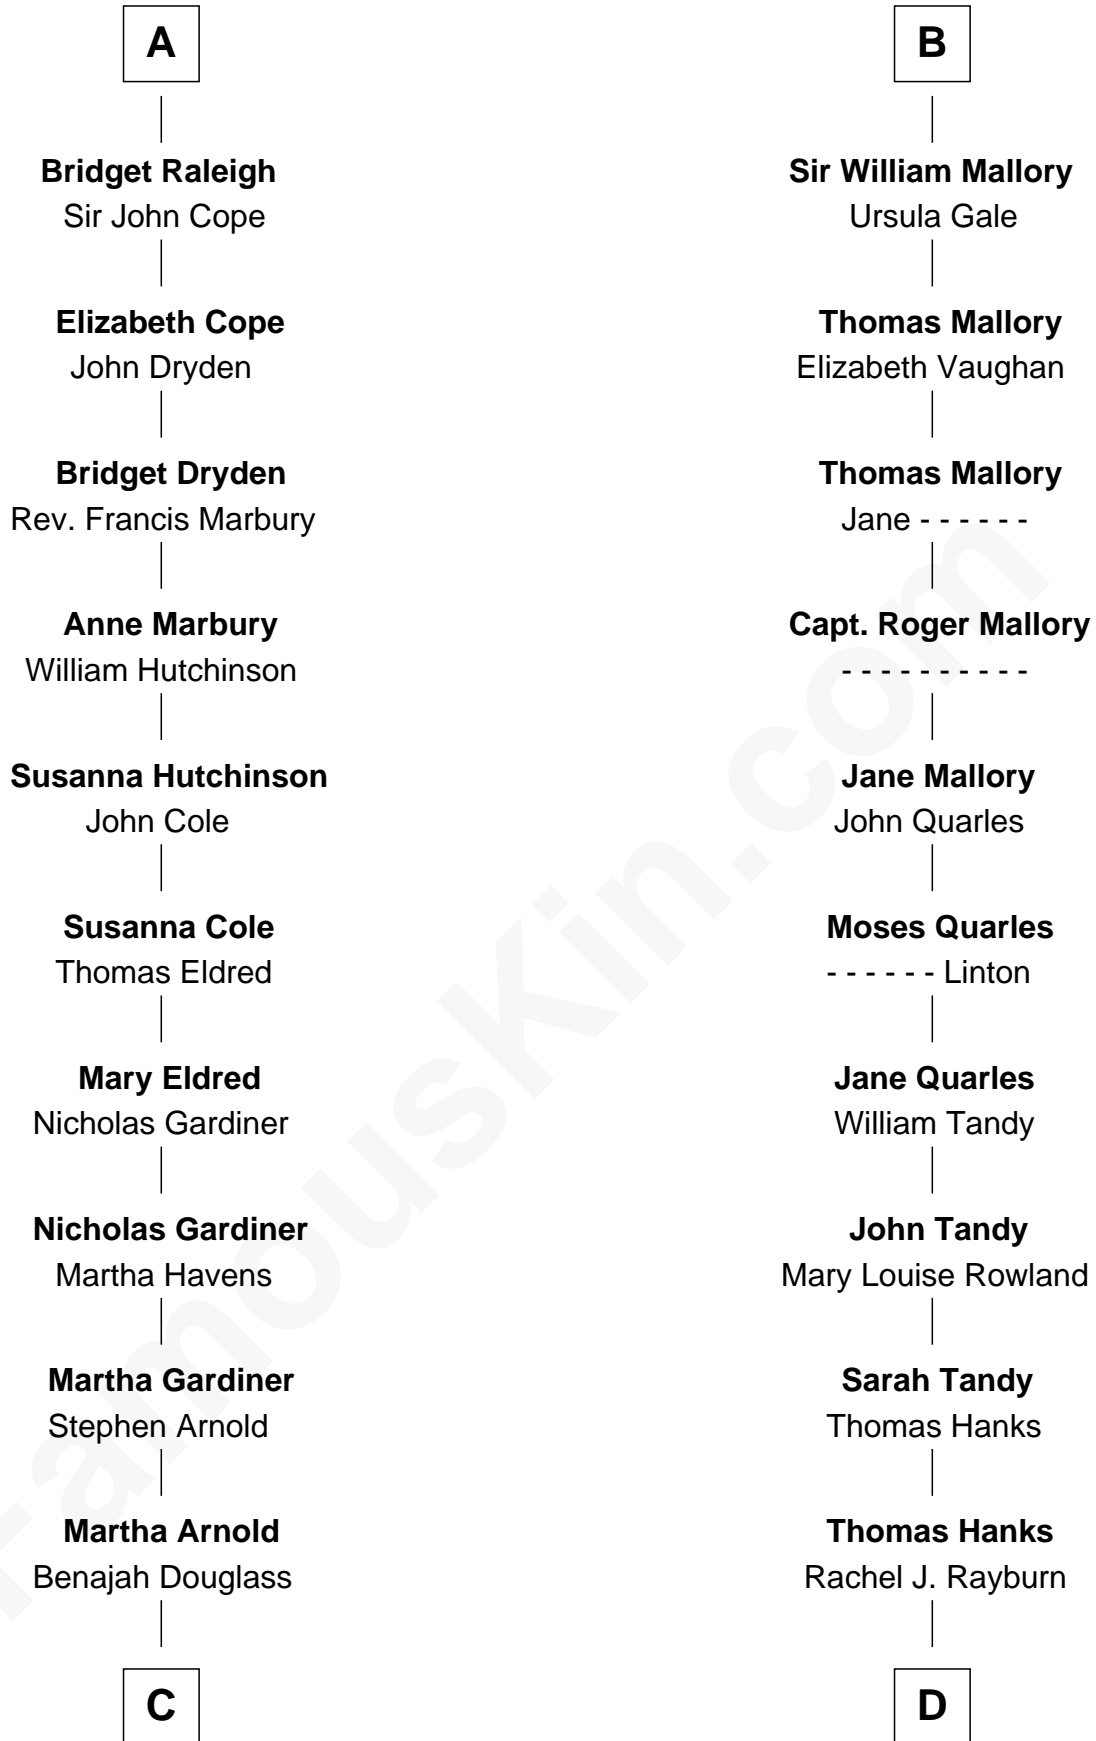

FamousKin.com

Relationship Chart of

Stephen A. Douglas

Participated in Lincoln-Douglas Debates

18th cousin 2 times removed of

Tom Hanks

Movie Actor

Edmund Fitzalan

Alice de Warenne

C

Dr. Stephen Arnold Douglass

Sarah Fiske

Stephen A. Douglas

The Lincoln-Douglas Debates

D

Daniel Boone Hanks