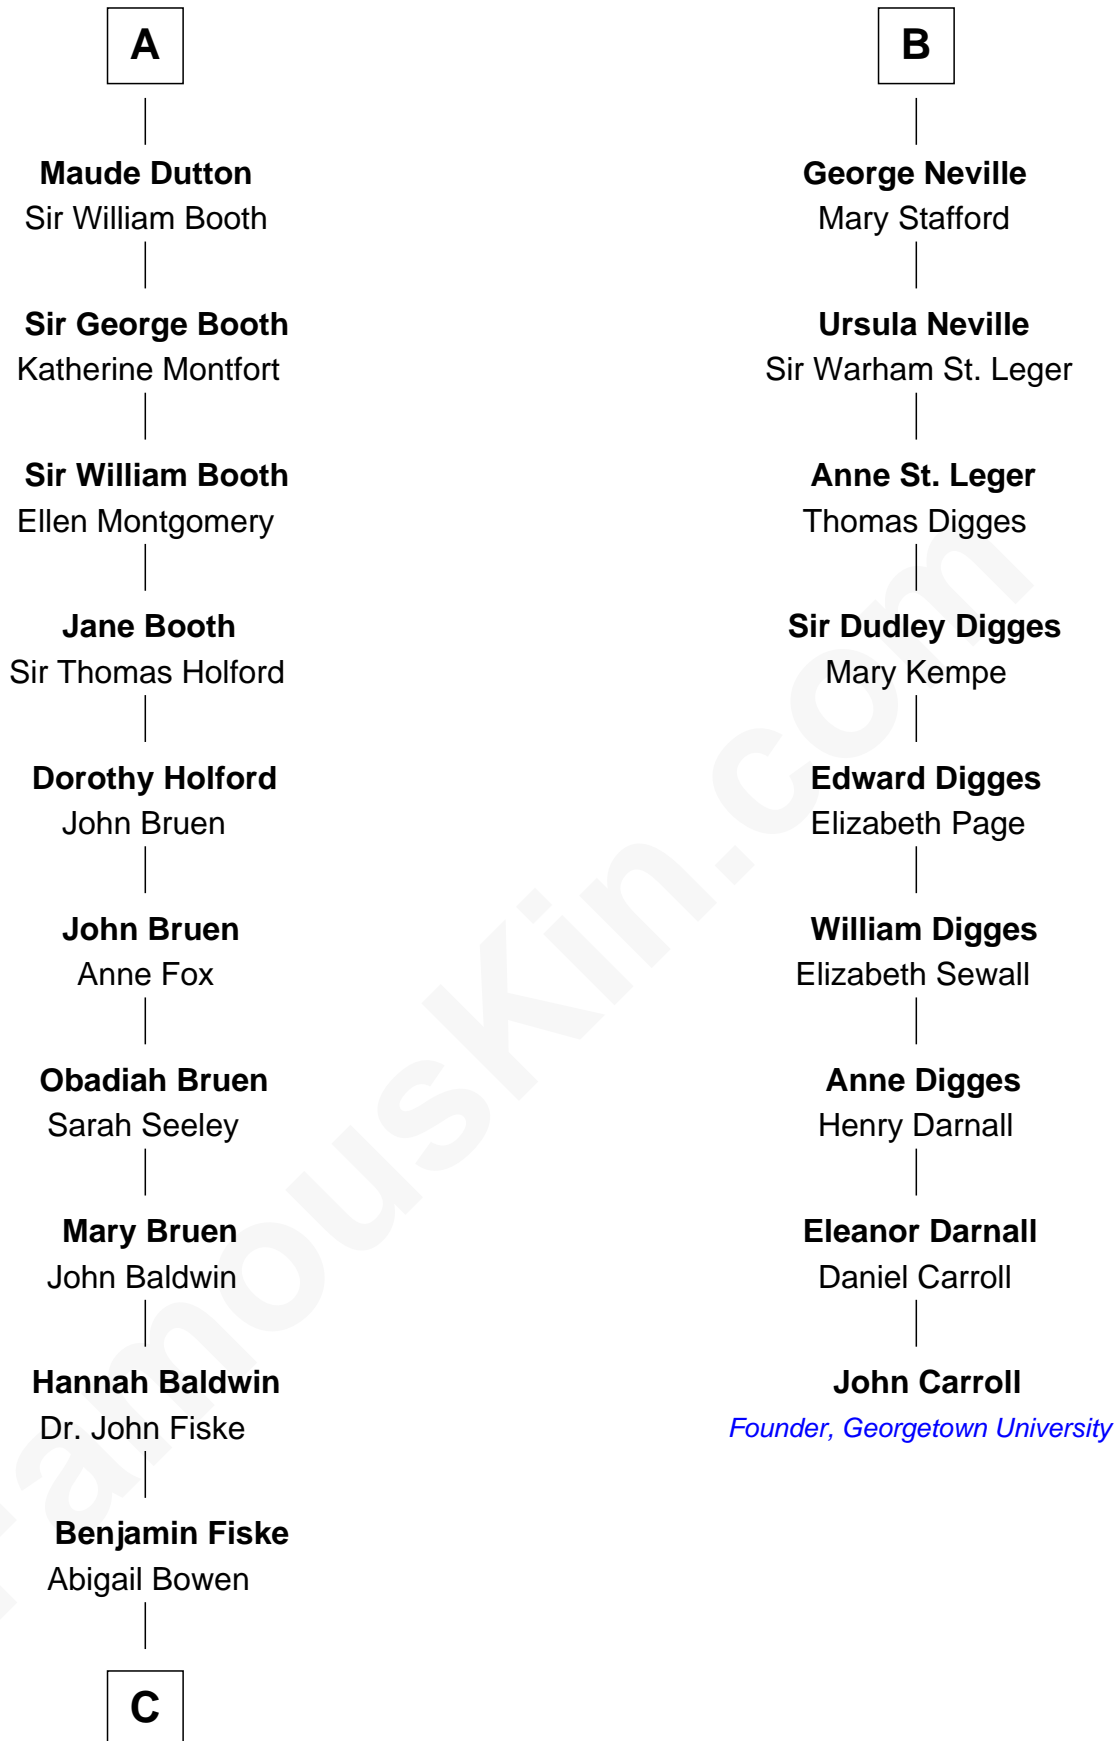

FamousKin.com

Relationship Chart of

Stephen A. Douglas

Participated in Lincoln-Douglas Debates

15th cousin 5 times removed of

John Carroll

Founder of Georgetown University

C

—
Benjamin Fiske
Susannah Briggs

—
Rev. Nathaniel Fiske
Sarah Arnold

—
Sarah Fiske
Dr. Stephen Arnold Douglass

—
Stephen A. Douglas
The Lincoln-Douglas Debates

FamousKin.com