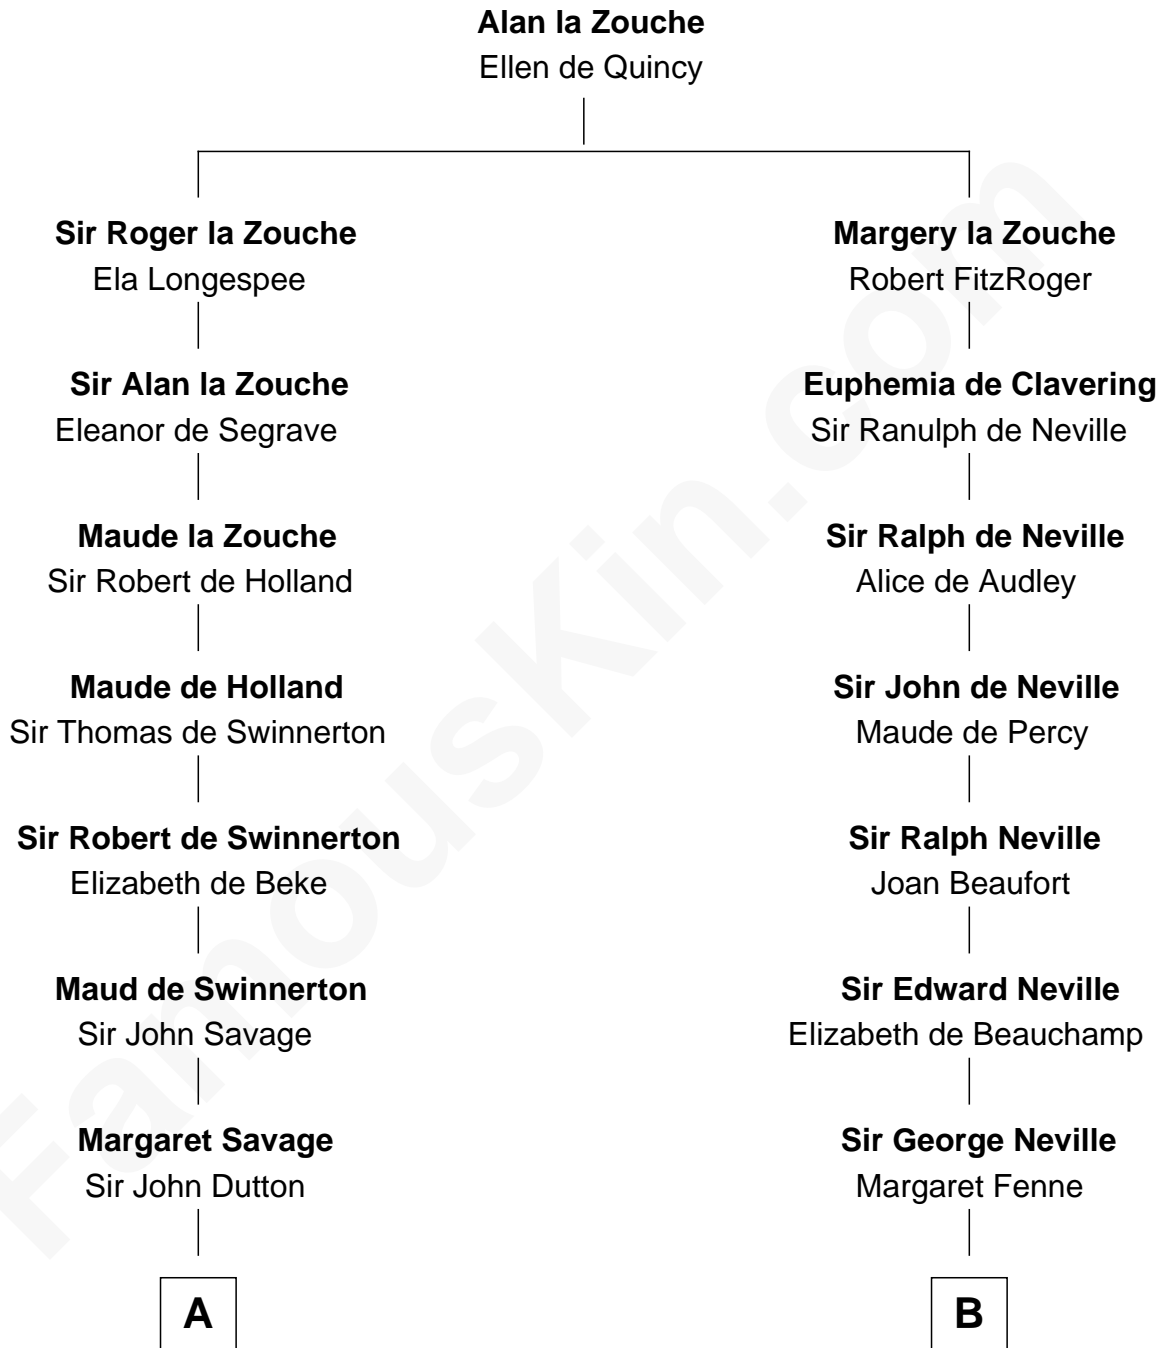

FamousKin.com

Relationship Chart of

Stephen A. Douglas

Participated in Lincoln-Douglas Debates

15th cousin 5 times removed of

John Carroll

Founder of Georgetown University

C