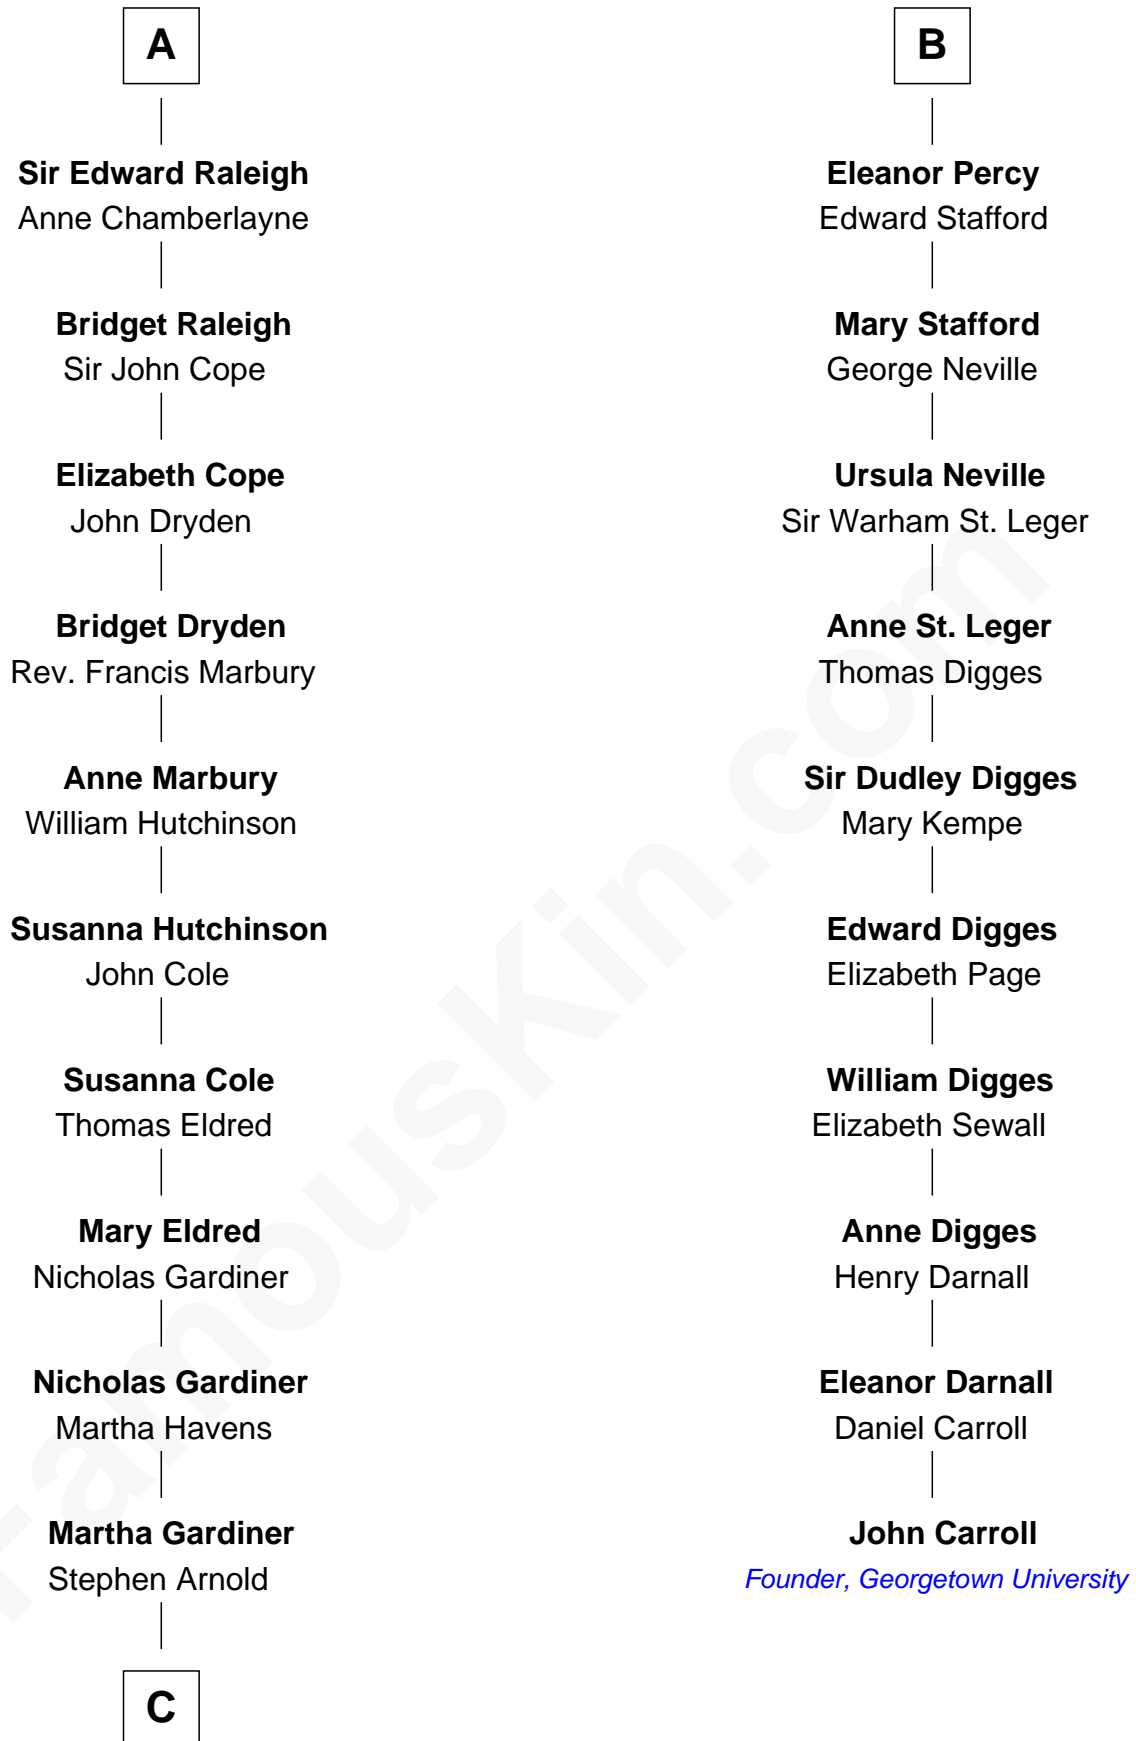

FamousKin.com

Relationship Chart of

Stephen A. Douglas

Participated in Lincoln-Douglas Debates

16th cousin 3 times removed of

John Carroll

Founder of Georgetown University

C

Martha Arnold
Benajah Douglass

Dr. Stephen Arnold Douglass
Sarah Fiske

Stephen A. Douglas
The Lincoln-Douglas Debates

FamousKin.com