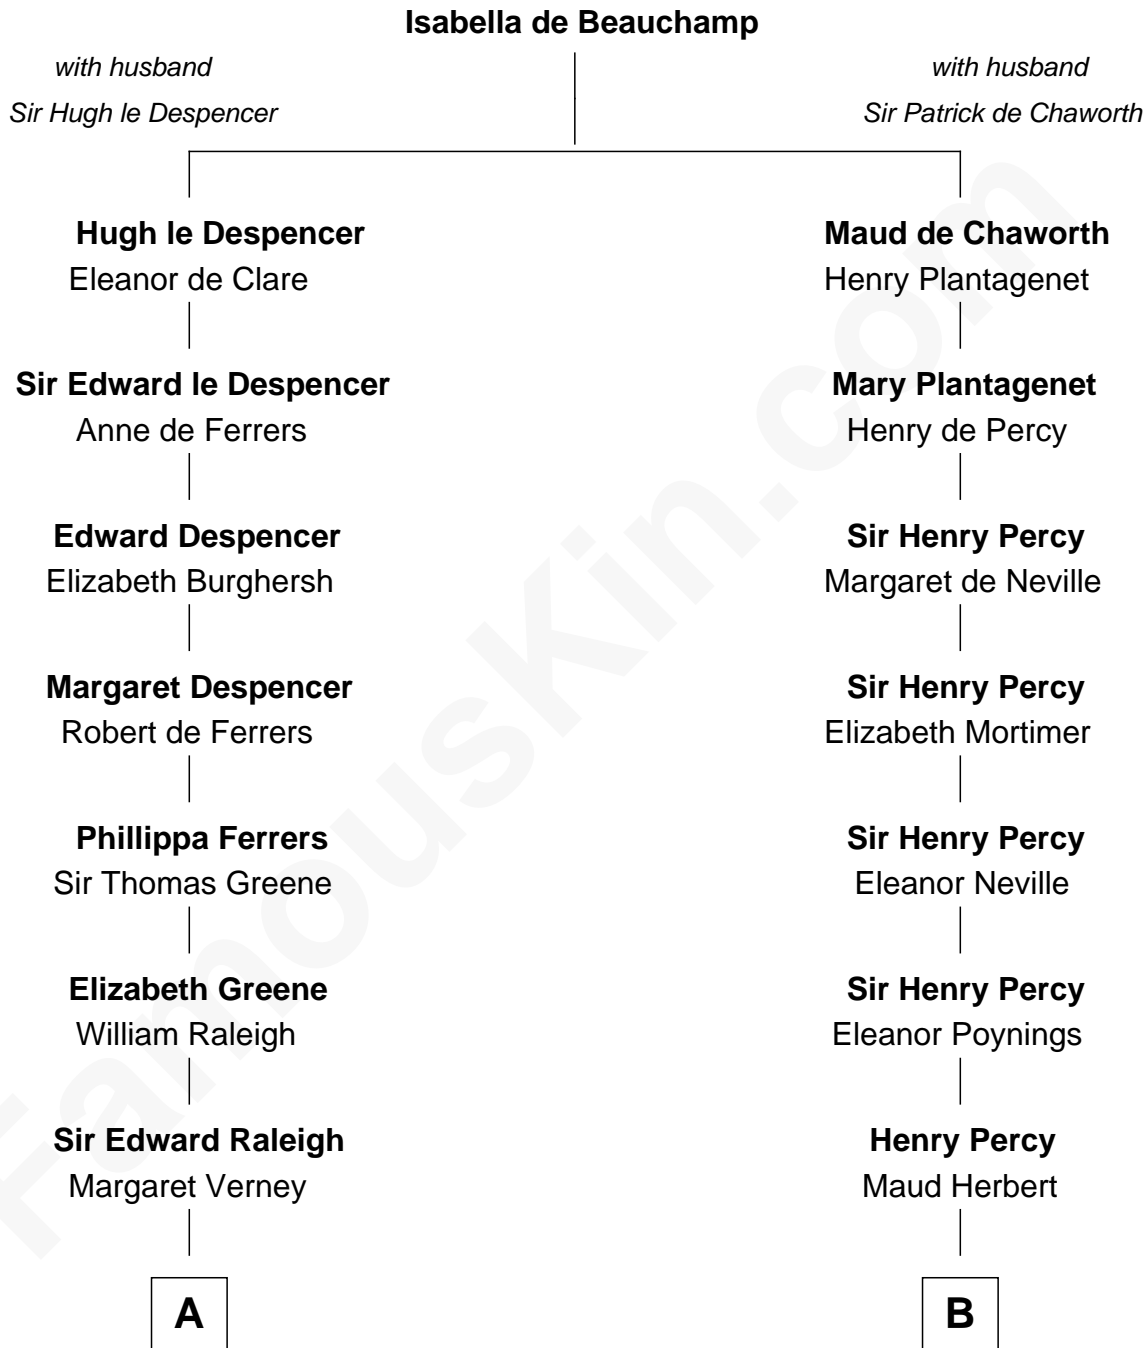

FamousKin.com

Relationship Chart of

Stephen A. Douglas

Participated in Lincoln-Douglas Debates

16th cousin 3 times removed of

John Carroll

Founder of Georgetown University

C

Martha Arnold
Benajah Douglass

Dr. Stephen Arnold Douglass
Sarah Fiske

Stephen A. Douglas
The Lincoln-Douglas Debates

FamousKin.com