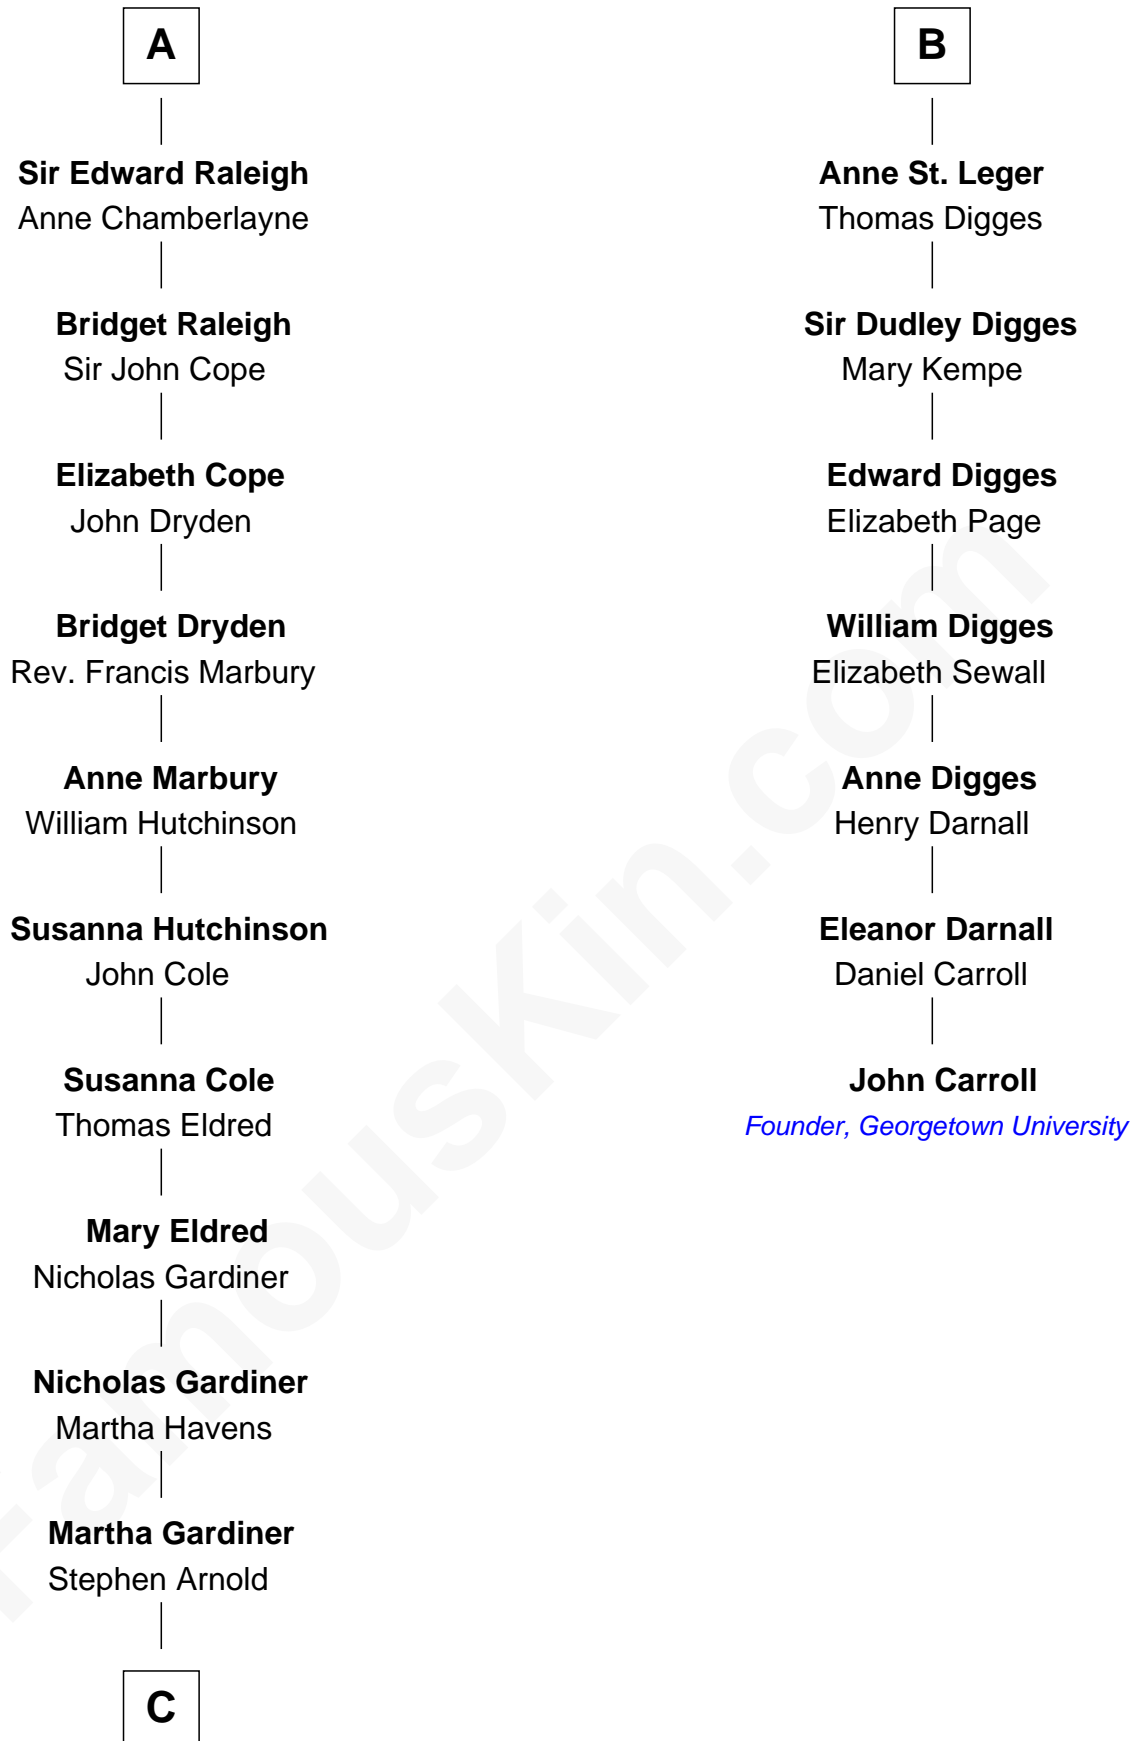

FamousKin.com

Relationship Chart of

Stephen A. Douglas

Participated in Lincoln-Douglas Debates

13th cousin 6 times removed of

John Carroll

Founder of Georgetown University

Sir Hugh I de Audley

Iseult de Mortimer

C

Martha Arnold
Benajah Douglass

Dr. Stephen Arnold Douglass
Sarah Fiske

Stephen A. Douglas
The Lincoln-Douglas Debates

FamousKin.com