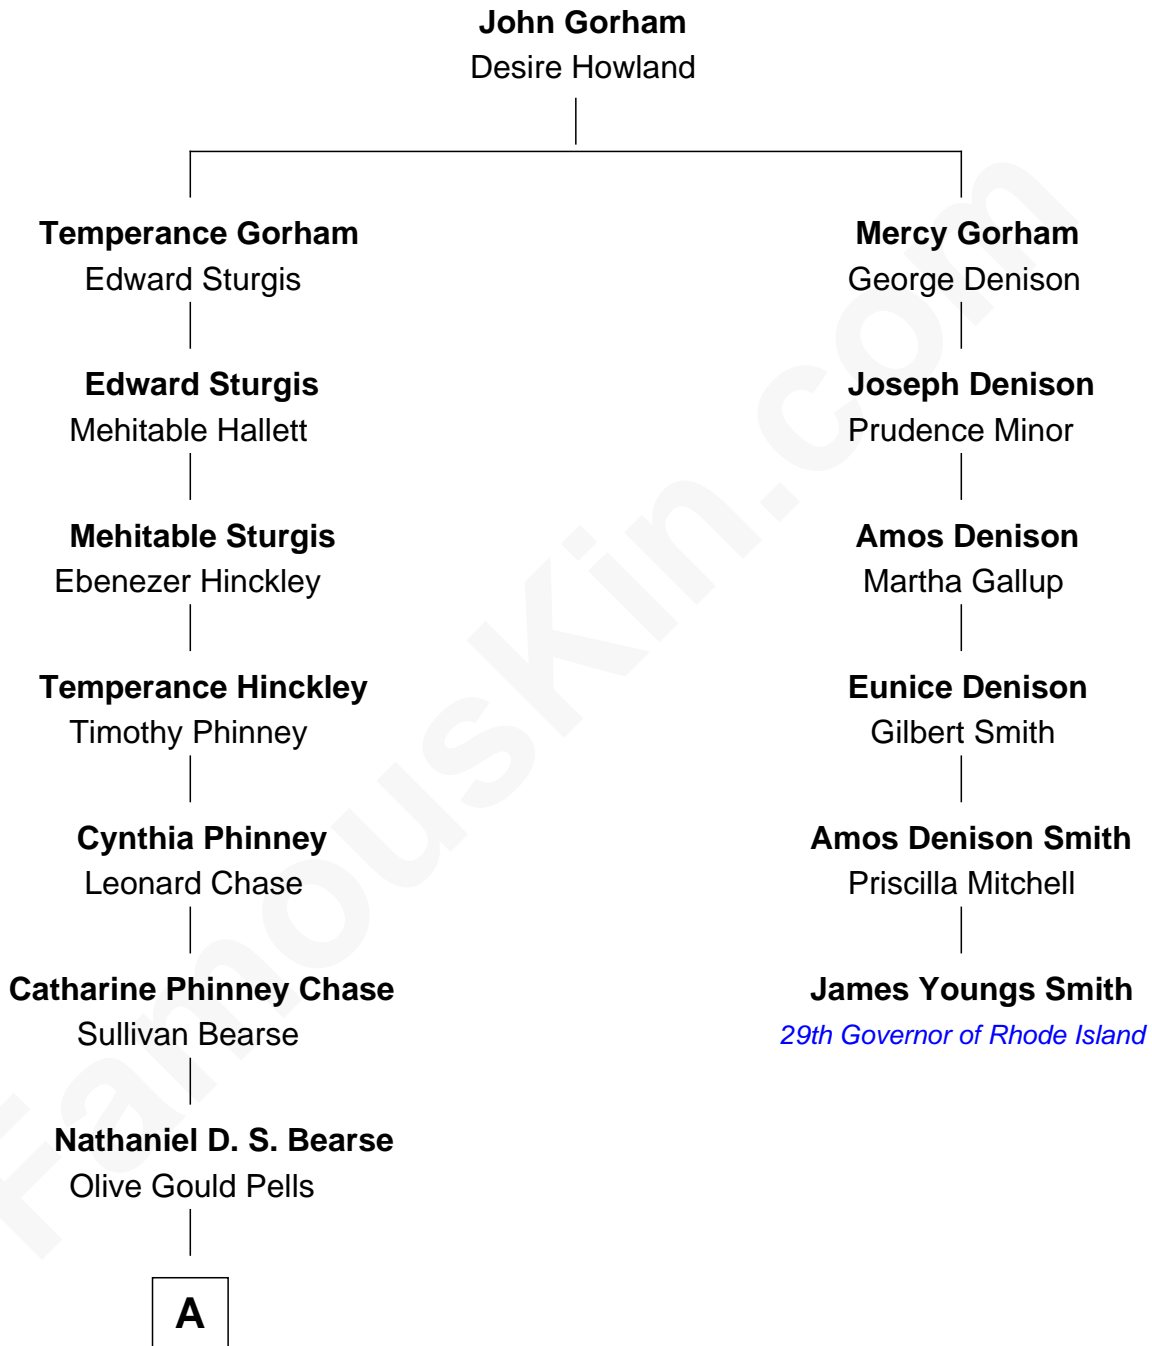

FamousKin.com

Relationship Chart of

Sonny Dove

NYC Basketball Hall of Fame

5th cousin 5 times removed of

James Youngs Smith

29th Governor of Rhode Island

A

—
Christine Nelson Bearse
Irving Westley Coombs Oakley

—
Emma Genevieve Oakley
Ferdinand Wilson Mills

—
Adeline Beus Mills
Lloyd Leslie Dove

—
Sonny Dove
NBA Small Forward

FamousKin.com